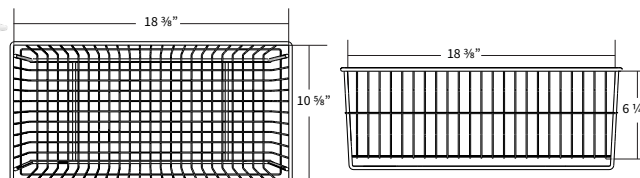

Accessories

Sliding and Fixed Baskets

BSI-SLD BSKT-FULL-5.2

Compatible Refrigerator Size	5.2 ft ³
Max Quantity	3
Basket type	Sliding
Width x Depth x Height	16 7/8" x 13 5/8" x 3"
Max Load	30 lbs.

*Factory install only

BSI-BSKT-BASE-FIXED-5.2

Compatible Refrigerator Size	5.2 ft ³
Max Quantity	1
Basket type	Fixed
Width x Depth x Height	18 3/8" x 8 1/2" x 6 1/4"
Max Load	44 lbs.

BSI-SLD BSKT-FULL-10.5

Compatible Refrigerator Size	10.5 ft ³
Max Quantity	6
Basket type	Sliding
Width x Depth x Height	16 7/8" x 15 3/4" x 3"
Max Load	35 lbs.

*Factory install only

BSI-BSKT-BASE-FIXED-10.5

Compatible Refrigerator Size	10.5 ft ³
Max Quantity	1
Basket type	Fixed
Width x Depth x Height	18 3/8" x 10 5/8" x 6 1/4"
Max Load	55 lbs.

Accessories

Sliding and Fixed Baskets