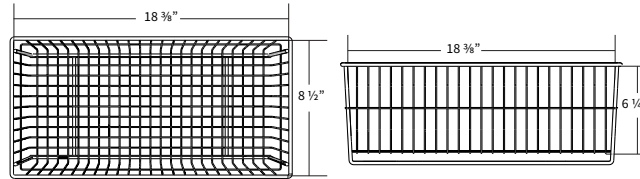

Accessories

Sliding and Fixed Baskets

BSI-SLD BSKT-FULL-5.2

Compatible Refrigerator Size	5.2 ft ³
Max Quantity	3
Basket type	Sliding
Width x Depth x Height	16 7/8" x 13 5/8" x 3"
Max Load	30 lbs.

*Factory install only

BSI-BSKT-BASE-FIXED-5.2

Compatible Refrigerator Size	5.2 ft ³
Max Quantity	1
Basket type	Fixed
Width x Depth x Height	18 3/8" x 8 1/2" x 6 1/4"
Max Load	44 lbs.

BSI-SLD BSKT-FULL-10.5

Compatible Refrigerator Size	10.5 ft ³
Max Quantity	6
Basket type	Sliding
Width x Depth x Height	16 7/8" x 15 3/4" x 3"
Max Load	35 lbs.

*Factory install only

BSI-BSKT-BASE-FIXED-10.5

Compatible Refrigerator Size	10.5 ft ³
Max Quantity	1
Basket type	Fixed
Width x Depth x Height	18 3/8" x 10 5/8" x 6 1/4"
Max Load	55 lbs.

Accessories

Sliding and Fixed Baskets