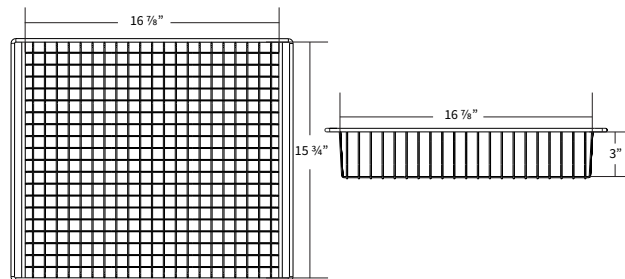

Accessories

Sliding and Fixed Baskets

BSI-SLD BSKT-FULL-5.2

Compatible Refrigerator Size	5.2 ft ³
Max Quantity	3
Basket type	Sliding
Width x Depth x Height	16 7/8" x 13 5/8" x 3"
Max Load	30 lbs.

*Factory install only

BSI-BSKT-BASE-FIXED-5.2

Compatible Refrigerator Size	5.2 ft ³
Max Quantity	1
Basket type	Fixed
Width x Depth x Height	18 3/8" x 8 1/2" x 6 1/4"
Max Load	44 lbs.

BSI-SLD BSKT-FULL-10.5

Compatible Refrigerator Size	10.5 ft ³
Max Quantity	6
Basket type	Sliding
Width x Depth x Height	16 7/8" x 15 3/4" x 3"
Max Load	35 lbs.

*Factory install only

BSI-BSKT-BASE-FIXED-10.5

Compatible Refrigerator Size	10.5 ft ³
Max Quantity	1
Basket type	Fixed
Width x Depth x Height	18 3/8" x 10 5/8" x 6 1/4"
Max Load	55 lbs.

Accessories

Sliding and Fixed Baskets