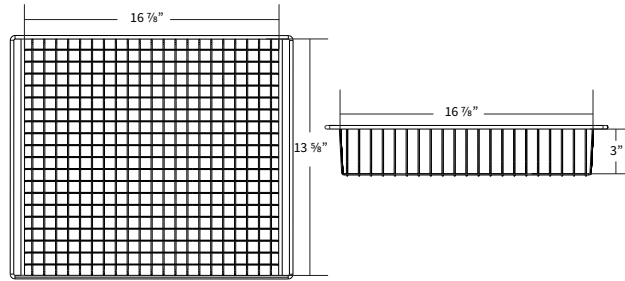

Accessories

Sliding and Fixed Baskets

BSI-SLD BSKT-FULL-5.2

Compatible Refrigerator Size	5.2 ft ³
Max Quantity	3
Basket type	Sliding
Width x Depth x Height	16 7/8" x 13 5/8" x 3"
Max Load	30 lbs.

*Factory install only

BSI-BSKT-BASE-FIXED-5.2

Compatible Refrigerator Size	5.2 ft ³
Max Quantity	1
Basket type	Fixed
Width x Depth x Height	18 3/8" x 8 1/2" x 6 1/4"
Max Load	44 lbs.

BSI-SLD BSKT-FULL-10.5

Compatible Refrigerator Size	10.5 ft ³
Max Quantity	6
Basket type	Sliding
Width x Depth x Height	16 7/8" x 15 3/4" x 3"
Max Load	35 lbs.

*Factory install only

BSI-BSKT-BASE-FIXED-10.5

Compatible Refrigerator Size	10.5 ft ³
Max Quantity	1
Basket type	Fixed
Width x Depth x Height	18 3/8" x 10 5/8" x 6 1/4"
Max Load	55 lbs.

Accessories

Sliding and Fixed Baskets