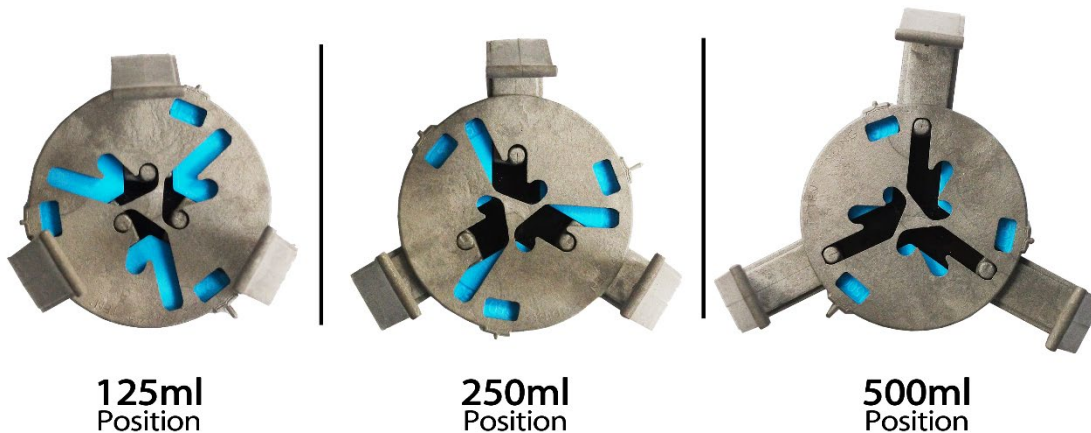

MAGic Clamp™ Operating Instructions

To use the Magic Clamp, adjust the clamp to the appropriate flask size by following the instructions below:

- 1.) Press all three flask arms inward, to the inmost position
- 2.) Grip the sliding notch along the side wall of the clamp and turn until the pins are aligned with the inmost (125ml), middle (250ml) or outmost (500ml) position,
- 3.) Pull each of the three arms back until a “click” is heard, confirming proper positioning.

Once the clamp has been adjusted to the appropriate setting, place the clamp onto the **MAGic Clamp platform** in the desired platform location. The MAGic Clamp platform should consist of a steel base and a rubber mat. The platform is to be applied above the rubber mat.

Always attempt to align flasks in a balanced orientation. (Meaning, do not place all of the large sized flasks on one side of the platform and small sized flasks on the opposite side of the platform.)

- 1.) Press all three flask arms inward, to the inmost position
- 2.) Grip the sliding notch along the side wall of the clamp and turn until the pins are aligned with the inmost (125ml), middle (250ml) or outmost (500ml) position,
- 3.) Pull each of the three arms back until a “click” is heard, confirming proper positioning.