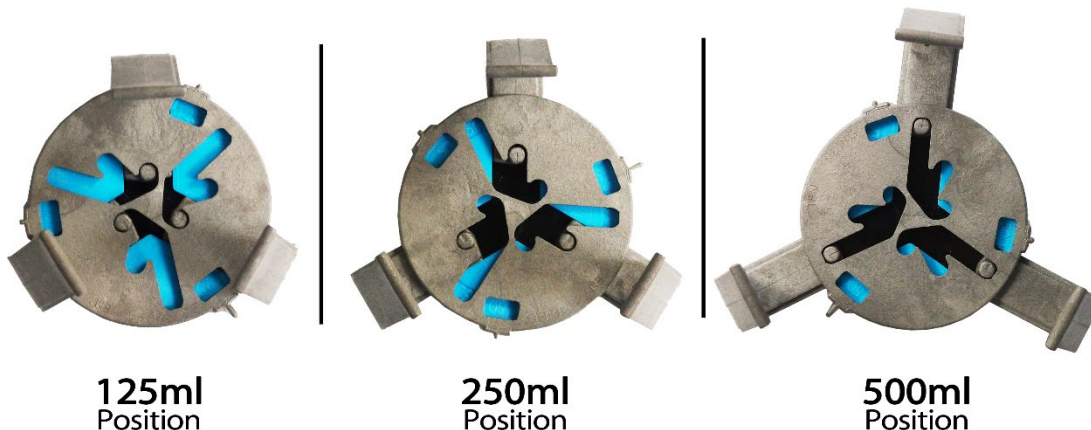

MAGic Clamp™ Operating Instructions

To use the Magic Clamp, adjust the clamp to the appropriate flask size by following the instructions below:

- 1.) Press all three flask arms inward, to the inmost position
- 2.) Grip the sliding notch along the side wall of the clamp and turn until the pins are aligned with the inmost (125ml), middle (250ml) or outmost (500ml) position,
- 3.) Pull each of the three arms back until a “click” is heard, confirming proper positioning.

Once the clamp has been adjusted to the appropriate setting, place the clamp onto the **MAGic Clamp platform** in the desired platform location. The MAGic Clamp platform should consist of a steel base and a rubber mat. The platform is to be applied above the rubber mat.

Always attempt to align flasks in a balanced orientation. (Meaning, do not place all of the large sized flasks on one side of the platform and small sized flasks on the opposite side of the platform.)

- 1.) Press all three flask arms inward, to the inmost position
- 2.) Grip the sliding notch along the side wall of the clamp and turn until the pins are aligned with the inmost (125ml), middle (250ml) or outmost (500ml) position,
- 3.) Pull each of the three arms back until a “click” is heard, confirming proper positioning.