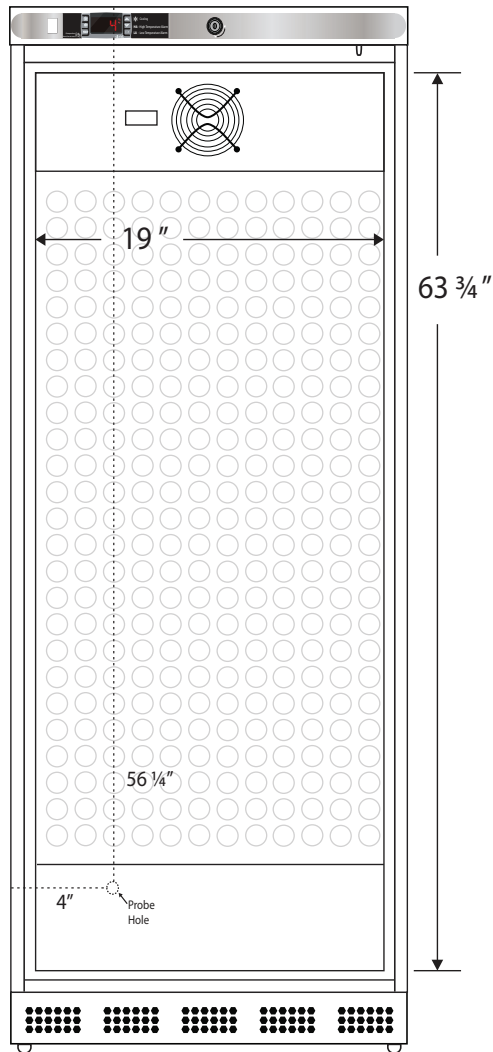

CUTSHEET

Interior BSI-HC-RFP-14

Front View

Side View

Cu. Ft	Defrost	Door	Int Door	Shelves	Interior Dim.			Refrigerant	H.P.	Amps	Weight
					W"	D"	H"				
14	Cycle	1 Solid	0	5 Adj.	19	16 3/4	63 3/4	R600a	1/5	3	170 lbs.

Note: Interior dimensions are estimates and subject to change without notice