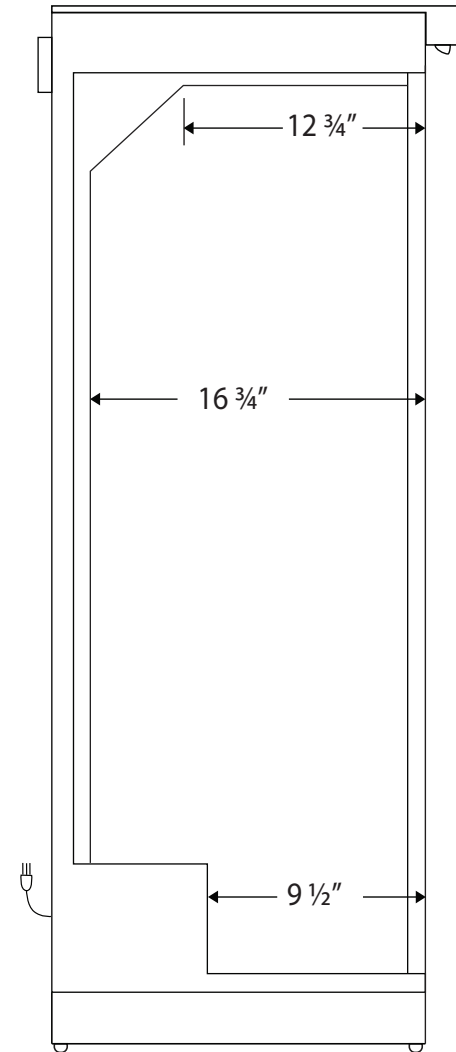

CUTSHEET

Interior BSI-HC-RFP-14

Front View

Side View

Cu. Ft	Defrost	Door	Int Door	Shelves	Interior Dim.			Refrigerant	H.P.	Amps	Weight
					W"	D"	H"				
14	Cycle	1 Solid	0	5 Adj.	19	16 3/4	63 3/4	R600a	1/5	3	170 lbs.

Note: Interior dimensions are estimates and subject to change without notice