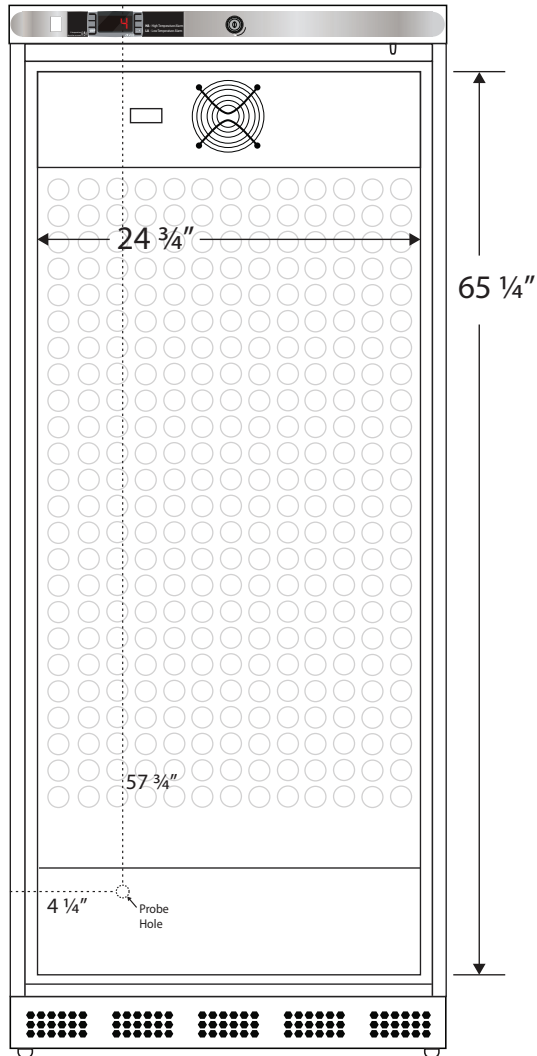

CUTSHEET

# Interior BSI-HC-RPF-20

Front View

Side View

Cu. Ft	Defrost	Door	Int Door	Shelves	Interior Dim.			Refrigerant	H.P.	Amps	Weight
					W"	D"	H"				
20	Cycle	1 Solid	0	5 Adj.	24 3/4	20 3/4	65 1/4	R600a	1/4	3	230 lbs.

Note: Interior dimensions are estimates and subject to change without notice