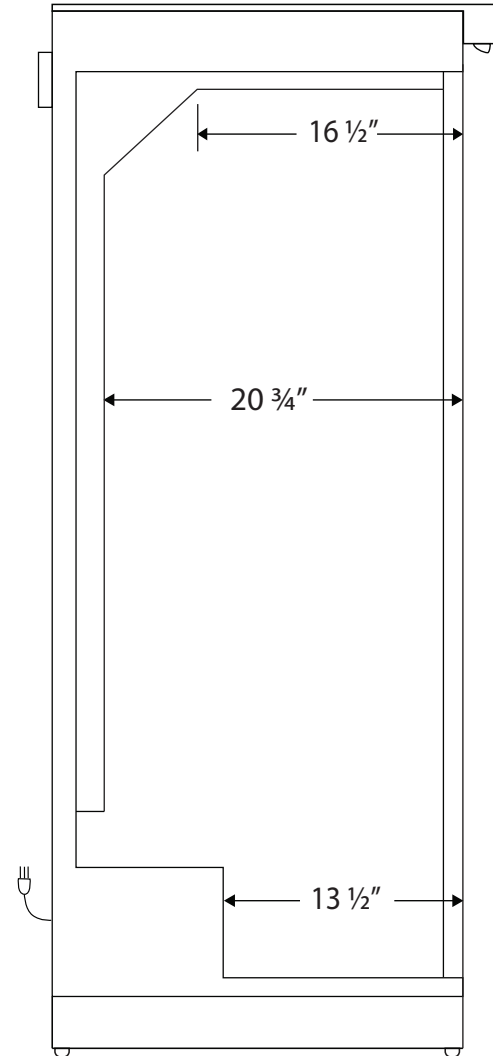

CUTSHEET

# Interior BSI-HC-RPF-20

Front View

Side View

Cu. Ft	Defrost	Door	Int Door	Shelves	Interior Dim.			Refrigerant	H.P.	Amps	Weight
					W"	D"	H"				
20	Cycle	1 Solid	0	5 Adj.	24 3/4	20 3/4	65 1/4	R600a	1/4	3	230 lbs.

Note: Interior dimensions are estimates and subject to change without notice