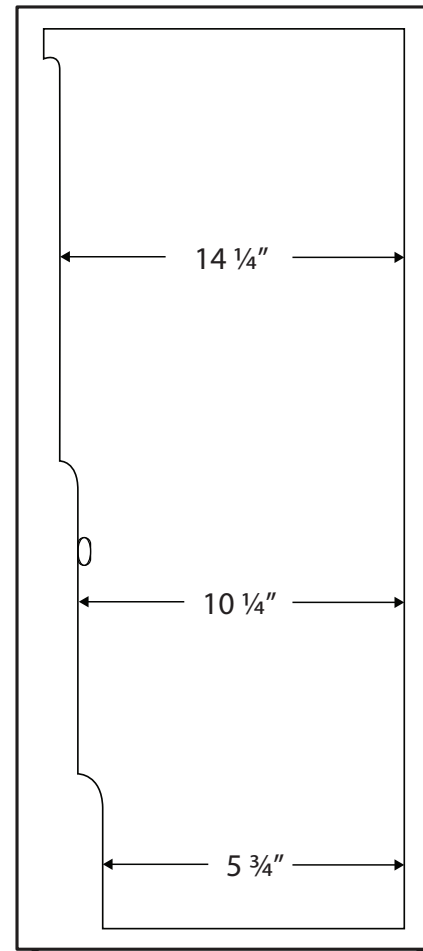

Interior BSI-HC-AFS-1420

CUTSHEET

Front View

Side View

115VAC/60Hz/1PH
NEMA-5-15P

Cu. Ft	Defrost	Door	Int Door	Shelves	Interior Dim.			Refrigerant	H.P.	Amps	Weight
					W"	D"	H"				
14	Auto	1 Solid	0	4 Adj + Basket	21 3/8	14 1/4	59 3/4	R600a	1/4	5	180 lbs.

Note: Interior dimensions are estimates and subject to change without notice