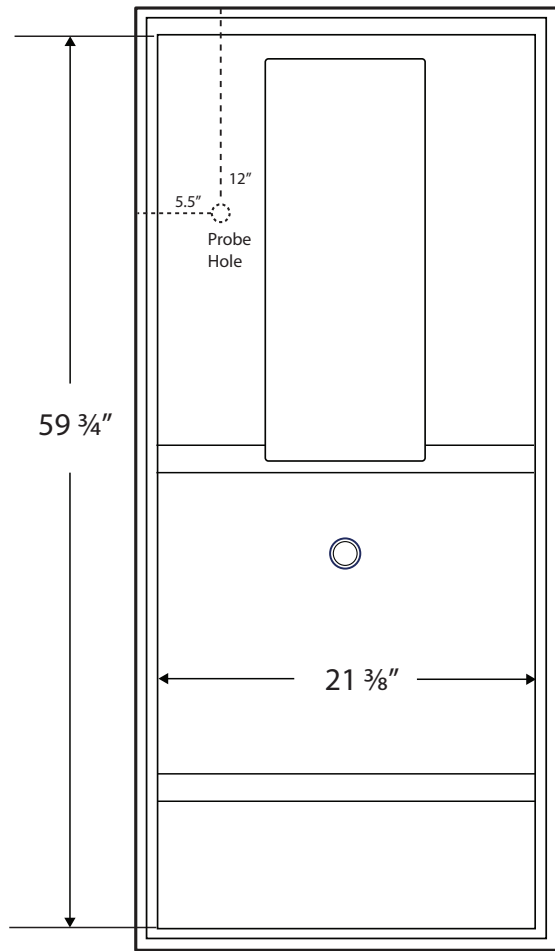

Interior BSI-HC-AFS-1420

CUTSHEET

Front View

Side View

115VAC/60Hz/1PH
NEMA-5-15P

Cu. Ft	Defrost	Door	Int Door	Shelves	Interior Dim.			Refrigerant	H.P.	Amps	Weight
					W"	D"	H"				
14	Auto	1 Solid	0	4 Adj + Basket	21 3/8	14 1/4	59 3/4	R600a	1/4	5	180 lbs.

Note: Interior dimensions are estimates and subject to change without notice