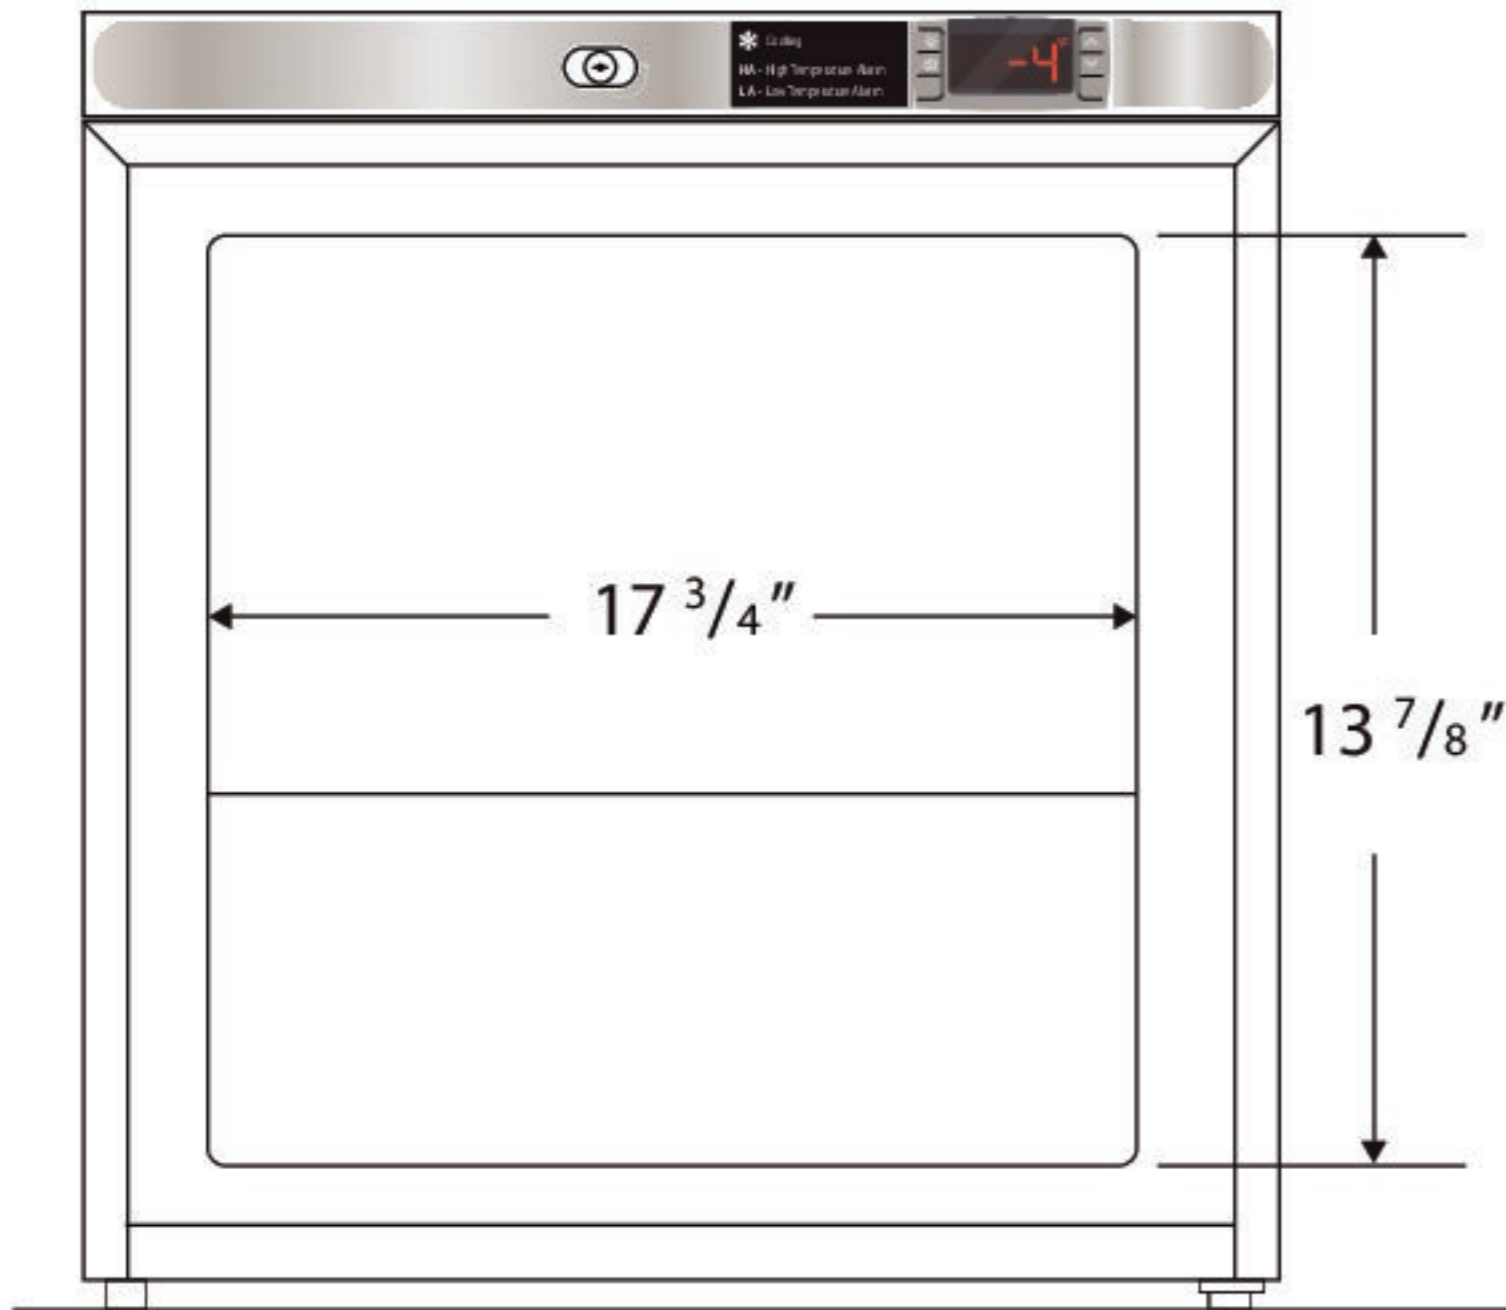

Interior
PH-BSI-HC-UCFS-0120

CUTSHEET

Front View

Side View

Cu. Ft	Defrost	Door	Int Door	Shelves	Interior Dim.			Refrigerant	H.P.	Amps	Weight
					W"	D"	H"				
1.7	Manual	1 Solid	0	2 Adj +Footed Bottom	17 3/4	16	13 7/8	R600a	1/8	1	80 lbs.

Note: Interior dimensions are estimates and subject to change without notice