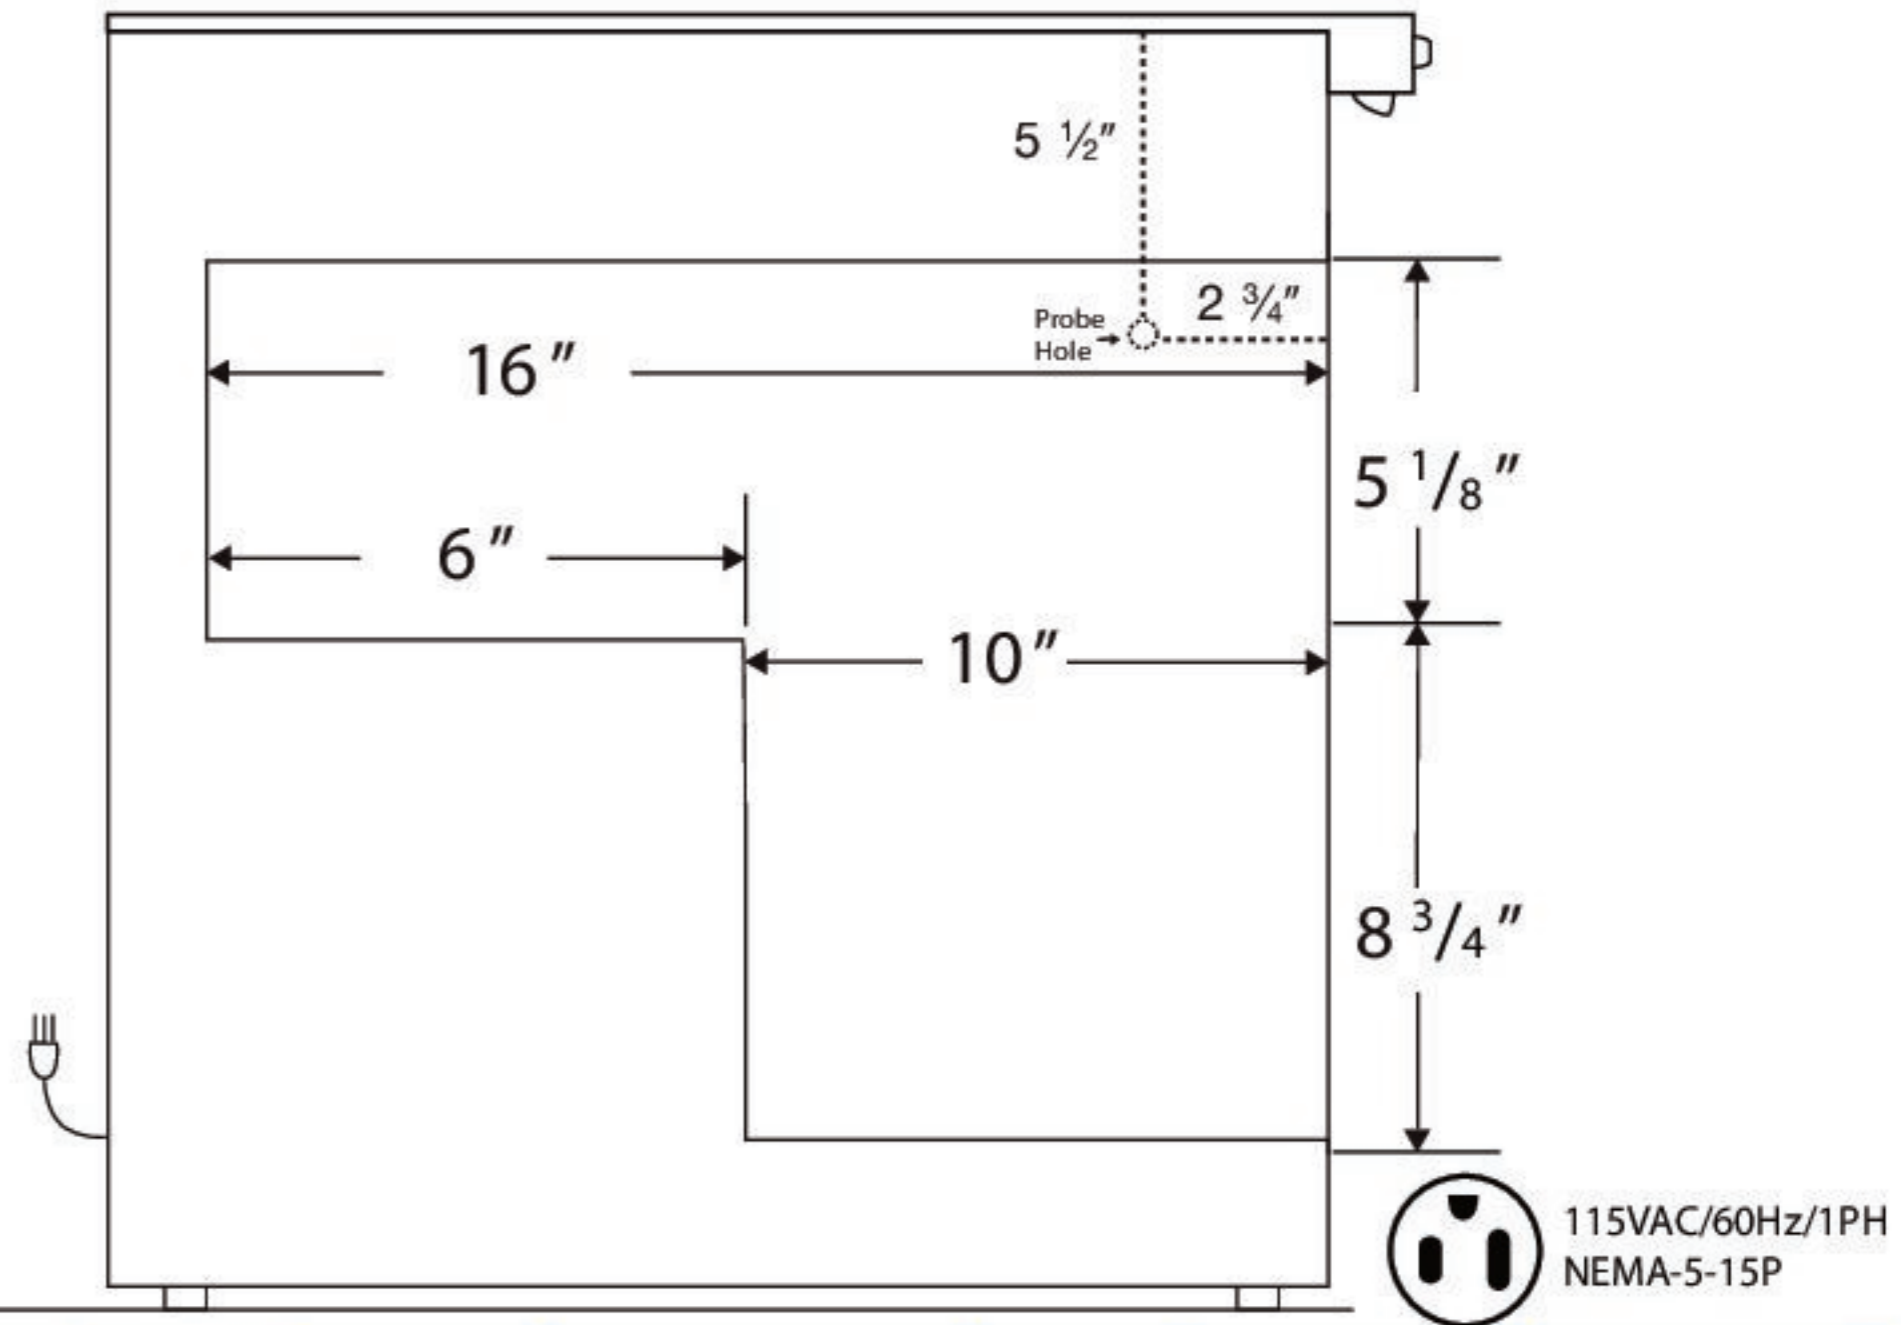

Interior
PH-BSI-HC-UCFS-0120

CUTSHEET

Front View

Side View

Cu. Ft	Defrost	Door	Int Door	Shelves	Interior Dim.			Refrigerant	H.P.	Amps	Weight
					W"	D"	H"				
1.7	Manual	1 Solid	0	2 Adj +Footed Bottom	17 3/4	16	13 7/8	R600a	1/8	1	80 lbs.

Note: Interior dimensions are estimates and subject to change without notice