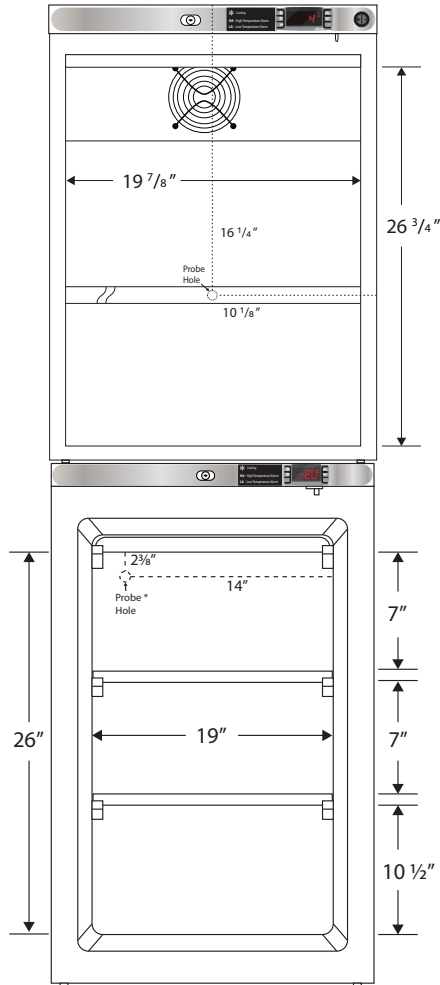

# Interior BSI-HC-RFC1020G

## CUTSHEET

Front View

Side View

Compartment	Cu. Ft	Defrost	Door	Int Door	Shelves	Interior Dim.			Refrigerant	H.P.	Amps	Weight
						W"	D"	H"				
Refrigerator	5.2	Cycle	1 Glass	0	3 Adj	19 7/8	16	26 3/4	R600a	1/6	1.3	186 lbs.
Freezer	4	Manual	1 Solid	0	2 Fixed	19	16	26		1/8	1.4	

Note: Interior dimensions are estimates and subject to change without notice