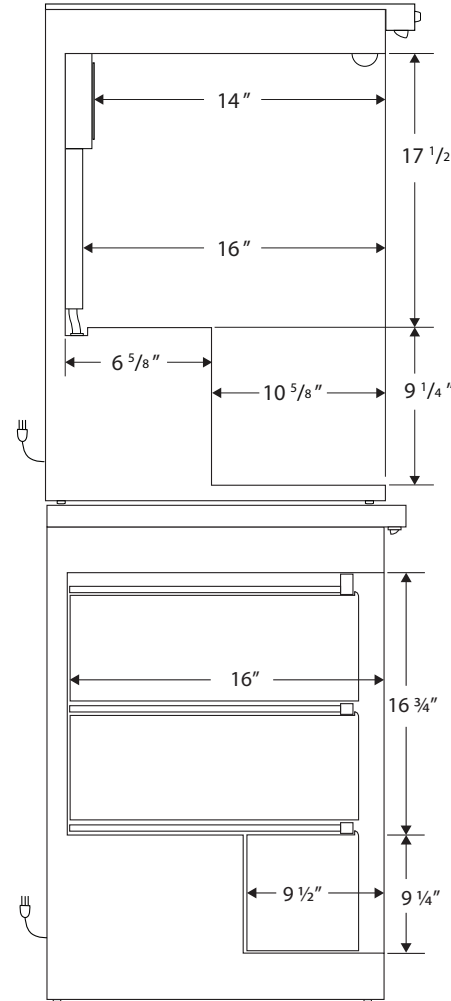

# Interior BSI-HC-RFC1020G

## CUTSHEET

Front View

Side View

Compartment	Cu. Ft	Defrost	Door	Int Door	Shelves	Interior Dim.			Refrigerant	H.P.	Amps	Weight
						W"	D"	H"				
Refrigerator	5.2	Cycle	1 Glass	0	3 Adj	19 7/8	16	26 3/4	R600a	1/6	1.3	186 lbs.
Freezer	4	Manual	1 Solid	0	2 Fixed	19	16	26		1/8	1.4	

Note: Interior dimensions are estimates and subject to change without notice