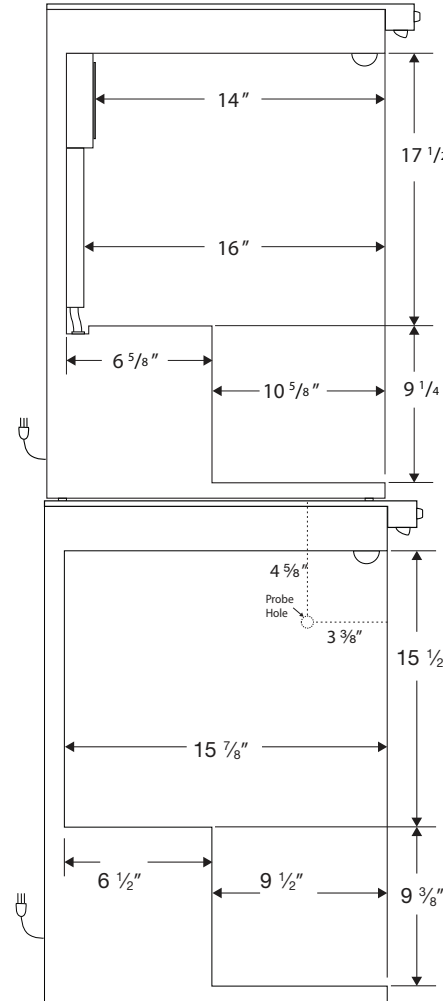

Interior BSI-HC-RFC1030G

CUTSHEET

Front View

Side View

Compartment	Cu. Ft	Defrost	Door	Int Door	Shelves	Interior Dim.			Refrigerant	H.P.	Amps	Weight
						W"	D"	H"				
Refrigerator	5.2	Cycle	1 Glass	0	3 Adj	19 7/8	16	26 3/4	R600a	1/6	1.3	188 lbs.
Freezer	4	Manual	1 Solid	0	3 Adj	17 5/8	15 7/8	24 7/8	R290	1/4	2.2	

Note: Interior dimensions are estimates and subject to change without notice