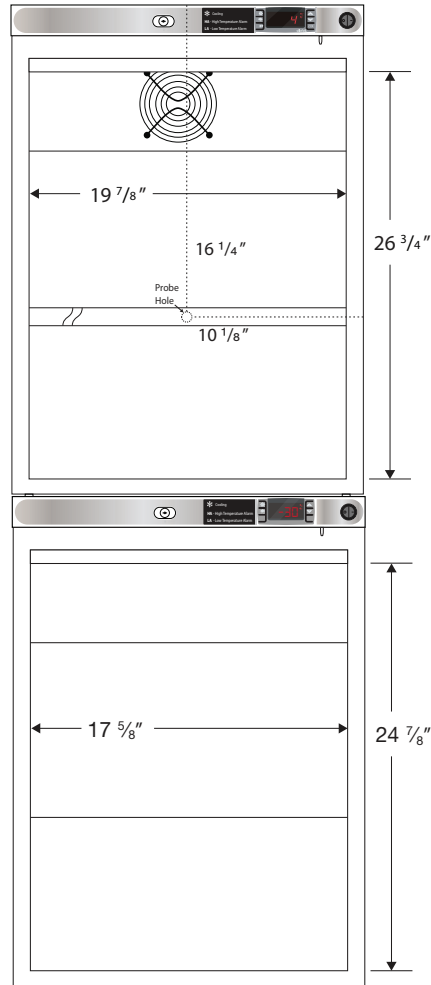

Interior BSI-HC-RFC1030G

CUTSHEET

Front View

Side View

Compartment	Cu. Ft	Defrost	Door	Int Door	Shelves	Interior Dim.			Refrigerant	H.P.	Amps	Weight
						W"	D"	H"				
Refrigerator	5.2	Cycle	1 Glass	0	3 Adj	19 7/8	16	26 3/4	R600a	1/6	1.3	188 lbs.
Freezer	4	Manual	1 Solid	0	3 Adj	17 5/8	15 7/8	24 7/8	R290	1/4	2.2	

Note: Interior dimensions are estimates and subject to change without notice