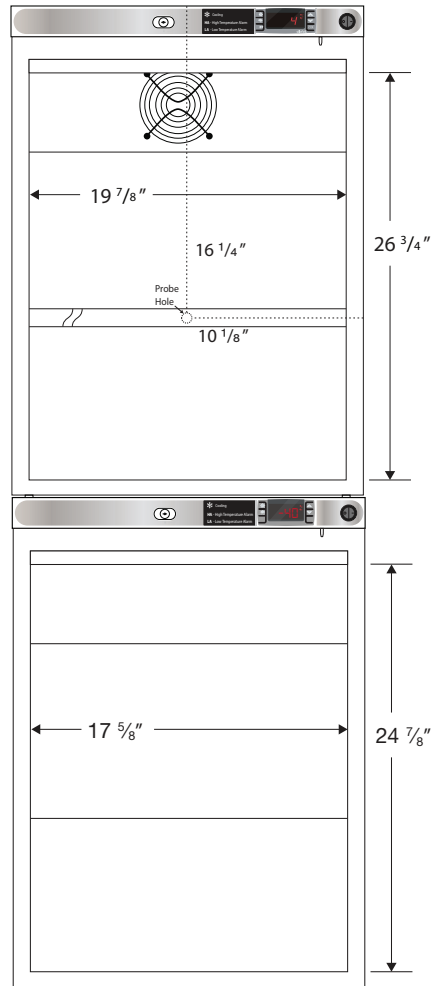

# Interior BSI-HC-RFC1040G

## CUTSHEET

Front View

Side View

Compartment	Cu. Ft	Defrost	Door	Int Door	Shelves	Interior Dim.			Refrigerant	H.P.	Amps	Weight
						W"	D"	H"				
Refrigerator	5.2	Cycle	1 Glass	0	3 Adj	19 7/8	16	26 3/4	R600a	1/6	1.3	188 lbs.
Freezer	4	Manual	1 Solid	0	3 Adj	17 5/8	15 7/8	24 7/8	R290	1/4	2.2	

Note: Interior dimensions are estimates and subject to change without notice