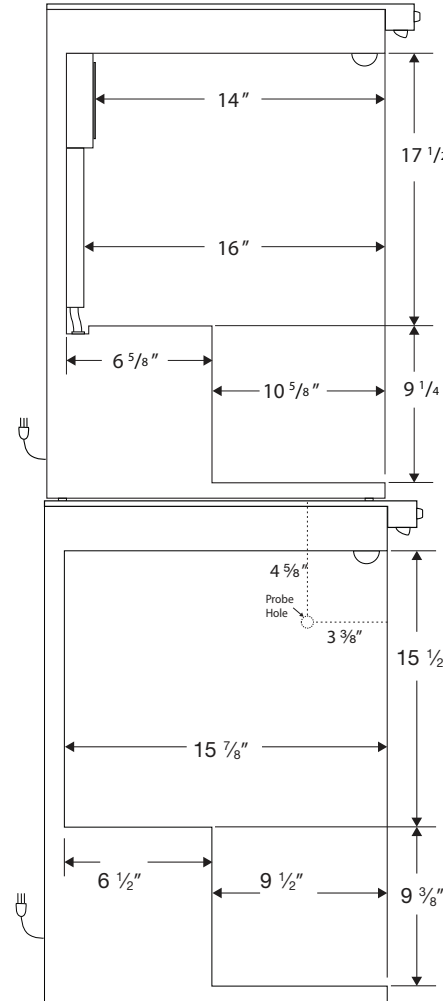

# Interior BSI-HC-RFC1040G

## CUTSHEET

Front View

Side View

Compartment	Cu. Ft	Defrost	Door	Int Door	Shelves	Interior Dim.			Refrigerant	H.P.	Amps	Weight
						W"	D"	H"				
Refrigerator	5.2	Cycle	1 Glass	0	3 Adj	19 7/8	16	26 3/4	R600a	1/6	1.3	188 lbs.
Freezer	4	Manual	1 Solid	0	3 Adj	17 5/8	15 7/8	24 7/8	R290	1/4	2.2	

Note: Interior dimensions are estimates and subject to change without notice