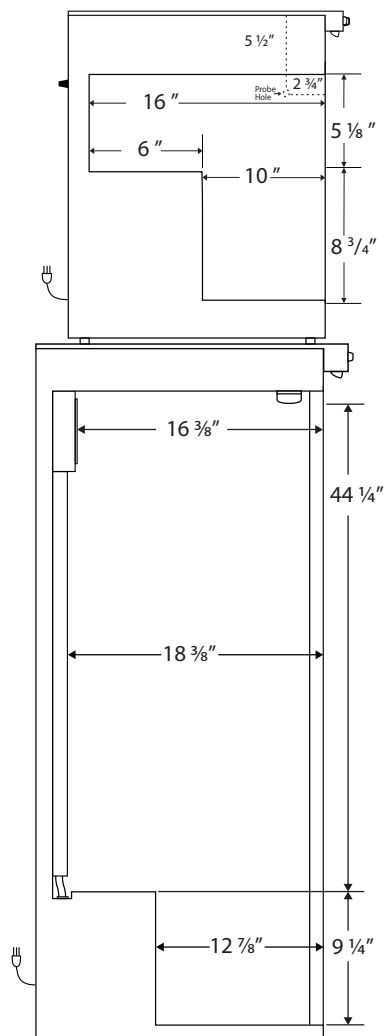

Interior PH-BSI-HC-RFC12G

Front View

Side View

115VAC/60Hz/1PH
NEMA-5-15P

Compartment	Cu. Ft	Defrost	Door	Int Door	Shelves	Interior Dim.			Refrigerant	H.P.	Amps	Weight
						W"	D"	H"				
Freezer	1.7	Manual	1 Solid	0	2 Adj	17 ³ / ₄	16	13 ⁷ / ₈	R600a	1/8	1	246 lbs.
Refrigerator	10.5	Cycle	1 Glass	0	6 Adj	19 ⁷ / ₈	18 ³ / ₈	53 ¹ / ₂	R600a	1/3	2.3	

Note: Interior dimensions are estimates and subject to change without notice