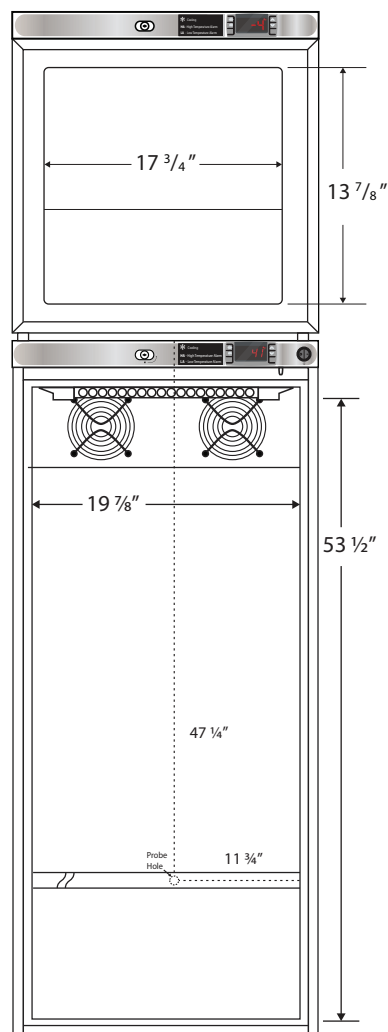

Interior PH-BSI-HC-RFC12G

Front View

Side View

115VAC/60Hz/1PH
NEMA-5-15P

Compartment	Cu. Ft	Defrost	Door	Int Door	Shelves	Interior Dim.			Refrigerant	H.P.	Amps	Weight
						W"	D"	H"				
Freezer	1.7	Manual	1 Solid	0	2 Adj	17 ³ / ₄	16	13 ⁷ / ₈	R600a	1/8	1	246 lbs.
Refrigerator	10.5	Cycle	1 Glass	0	6 Adj	19 ⁷ / ₈	18 ³ / ₈	53 ¹ / ₂	R600a	1/3	2.3	

Note: Interior dimensions are estimates and subject to change without notice