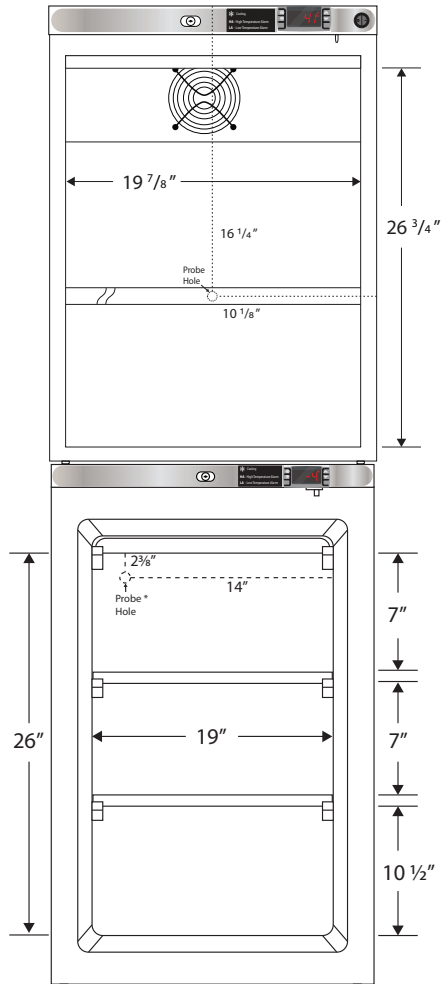

Interior PH-BSI-HC-RFC1020G

CUTSHEET

Front View

Side View

Compartment	Cu. Ft	Defrost	Door	Int Door	Shelves	Interior Dim.			Refrigerant	H.P.	Amps	Weight
						W"	D"	H"				
Refrigerator	5.2	Cycle	1 Glass	0	3 Adj	19 7/8	16	26 3/4	R600a	1/6	1.3	186 lbs.
Freezer	4	Manual	1 Solid	0	2 Fixed	19	16	26		1/8	1.4	

Note: Interior dimensions are estimates and subject to change without notice