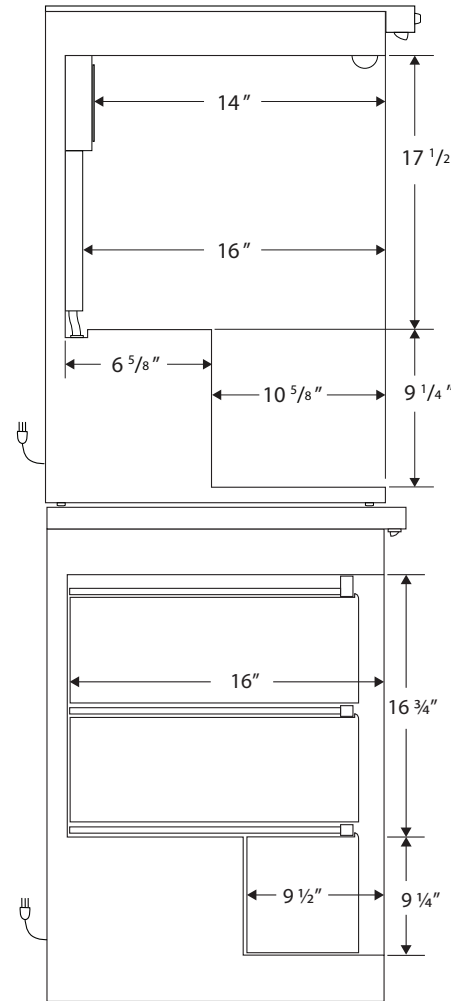

Interior PH-BSI-HC-RFC1020G

CUTSHEET

Front View

Side View

Compartment	Cu. Ft	Defrost	Door	Int Door	Shelves	Interior Dim.			Refrigerant	H.P.	Amps	Weight
						W"	D"	H"				
Refrigerator	5.2	Cycle	1 Glass	0	3 Adj	19 7/8	16	26 3/4	R600a	1/6	1.3	186 lbs.
Freezer	4	Manual	1 Solid	0	2 Fixed	19	16	26		1/8	1.4	

Note: Interior dimensions are estimates and subject to change without notice