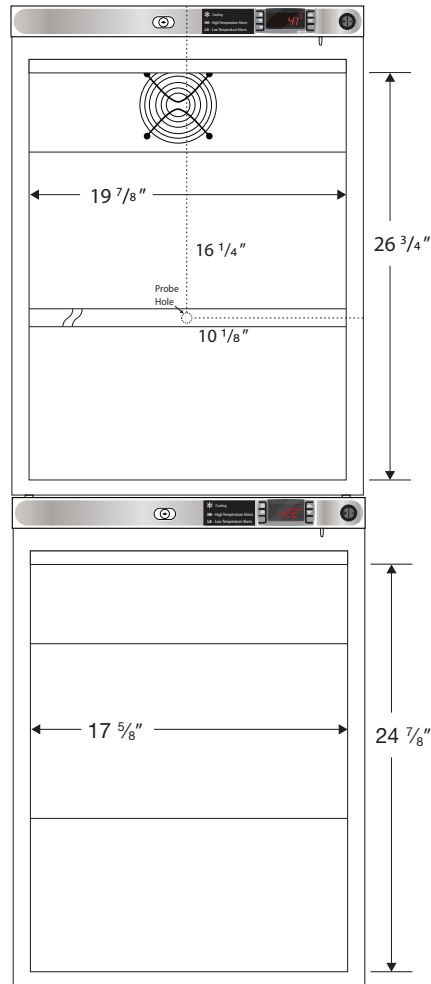

# Interior PH-BSI-HC-RFC1030G

## CUTSHEET

Front View

Side View

Compartment	Cu. Ft	Defrost	Door	Int Door	Shelves	Interior Dim.			Refrigerant	H.P.	Amps	Weight
						W"	D"	H"				
Refrigerator	5.2	Cycle	1 Glass	0	3 Adj	19 7/8	16	26 3/4	R600a	1/6	1.3	188 lbs.
Freezer	4	Manual	1 Solid	0	3 Adj	17 5/8	15 7/8	24 7/8	R290	1/4	2.2	

Note: Interior dimensions are estimates and subject to change without notice