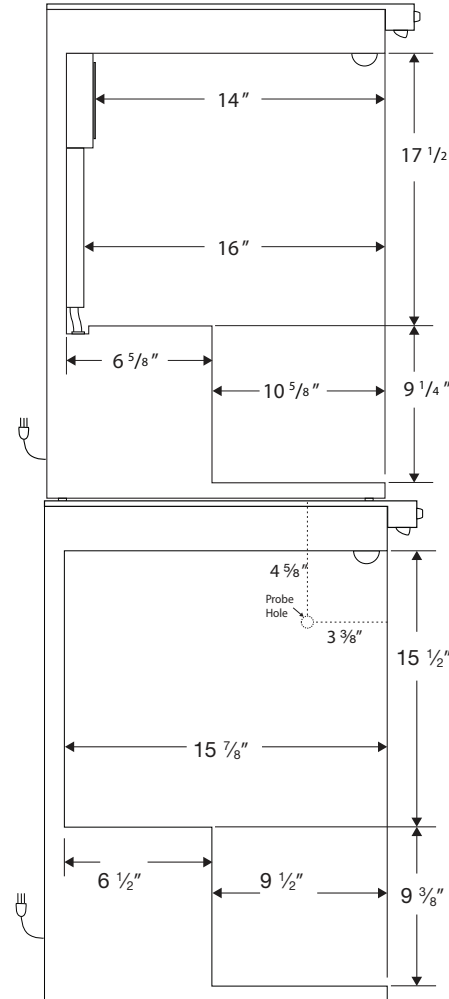

# Interior PH-BSI-HC-RFC1030G

## CUTSHEET

Front View

Side View

Compartment	Cu. Ft	Defrost	Door	Int Door	Shelves	Interior Dim.			Refrigerant	H.P.	Amps	Weight
						W"	D"	H"				
Refrigerator	5.2	Cycle	1 Glass	0	3 Adj	19 7/8	16	26 3/4	R600a	1/6	1.3	188 lbs.
Freezer	4	Manual	1 Solid	0	3 Adj	17 5/8	15 7/8	24 7/8	R290	1/4	2.2	

Note: Interior dimensions are estimates and subject to change without notice