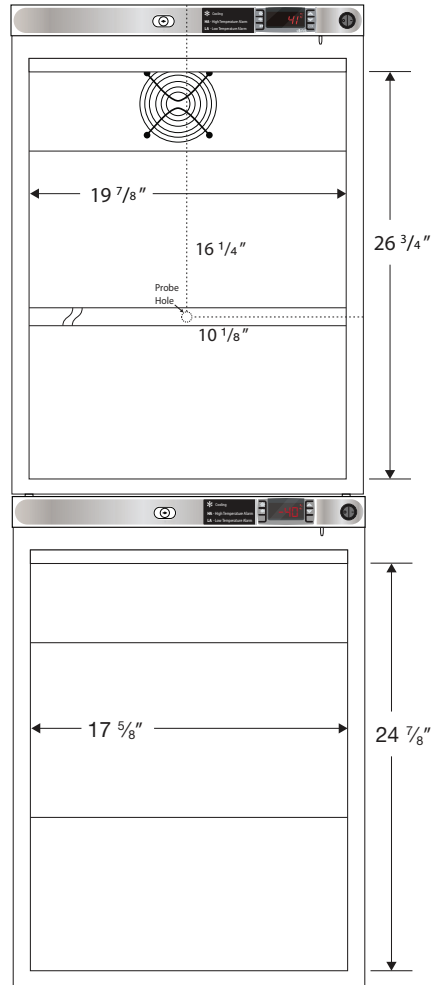

Interior PH-BSI-HC-RFC1040G

CUTSHEET

Front View

Side View

Compartment	Cu. Ft	Defrost	Door	Int Door	Shelves	Interior Dim.			Refrigerant	H.P.	Amps	Weight
						W"	D"	H"				
Refrigerator	5.2	Cycle	1 Glass	0	3 Adj	19 7/8	16	26 3/4	R600a	1/6	1.3	188 lbs.
Freezer	4	Manual	1 Solid	0	3 Adj	17 5/8	15 7/8	24 7/8	R290	1/4	2.2	

Note: Interior dimensions are estimates and subject to change without notice