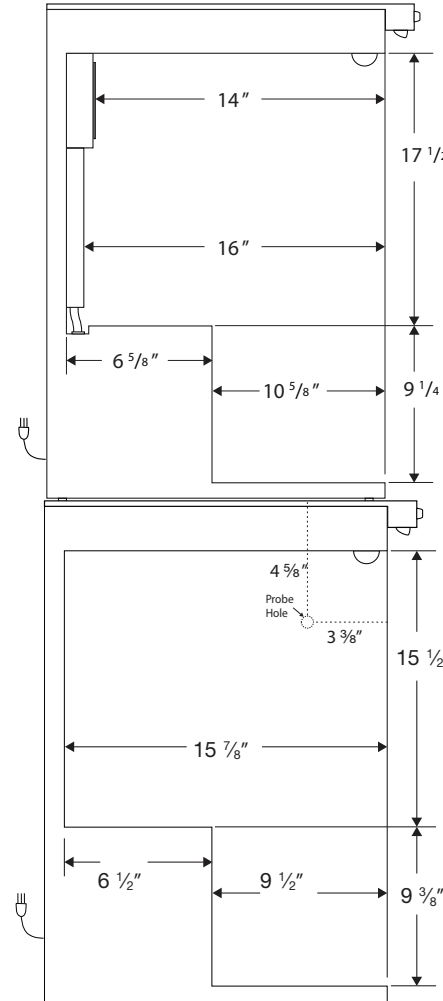

Interior PH-BSI-HC-RFC1040G

CUTSHEET

Front View

Side View

Compartment	Cu. Ft	Defrost	Door	Int Door	Shelves	Interior Dim.			Refrigerant	H.P.	Amps	Weight
						W"	D"	H"				
Refrigerator	5.2	Cycle	1 Glass	0	3 Adj	19 7/8	16	26 3/4	R600a	1/6	1.3	188 lbs.
Freezer	4	Manual	1 Solid	0	3 Adj	17 5/8	15 7/8	24 7/8	R290	1/4	2.2	

Note: Interior dimensions are estimates and subject to change without notice