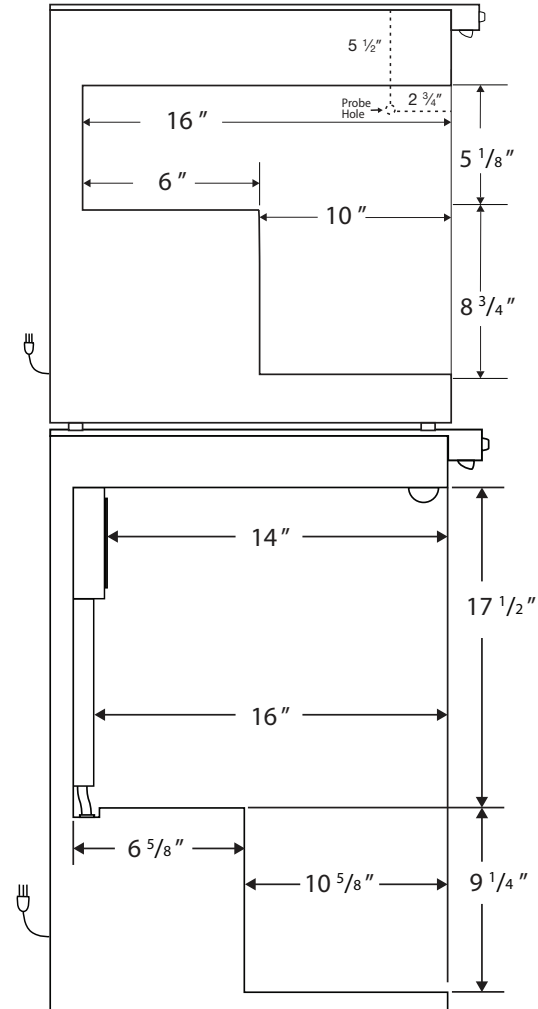

# Interior PH-BSI-HC-RFC7S

## CUTSHEET

Front View

Side View

Compartment	Cu. Ft	Defrost	Door	Int Door	Shelves	Interior Dim.			Refrigerant	H.P.	Amps	Weight
						W"	D"	H"				
Freezer	1.7	Manual	1 Solid	0	2 Adj.	17 3/4	16	13 7/8	R600a	1/8	1	135 lbs.
Refrigerator	5.2	Cycle	1 Solid	0	3 Adj.	19 7/8	16	26 3/4		1/6	1.3	

Note: Interior dimensions are estimates and subject to change without notice