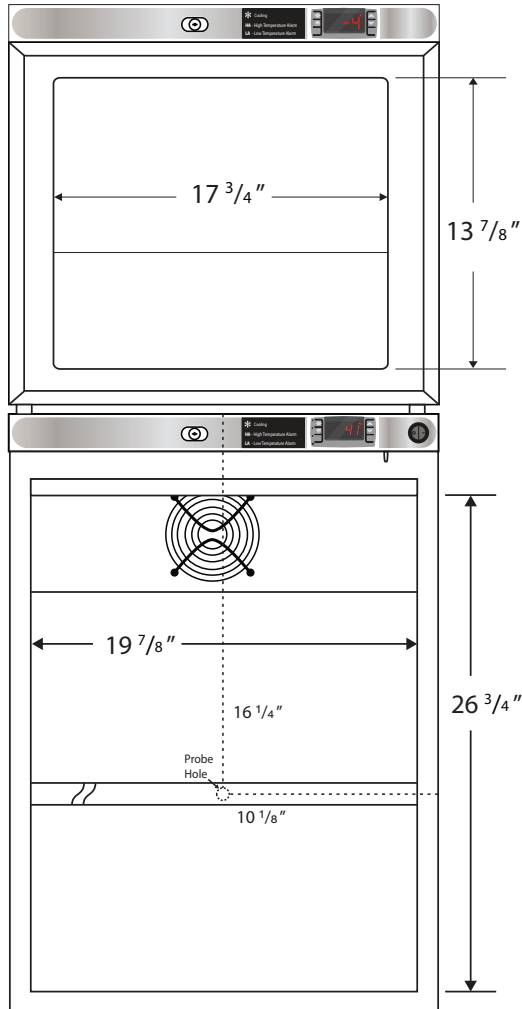

# Interior PH-BSI-HC-RFC7S

## CUTSHEET

Front View

Side View

Compartment	Cu. Ft	Defrost	Door	Int Door	Shelves	Interior Dim.			Refrigerant	H.P.	Amps	Weight
						W"	D"	H"				
Freezer	1.7	Manual	1 Solid	0	2 Adj.	17 3/4	16	13 7/8	R600a	1/8	1	135 lbs.
Refrigerator	5.2	Cycle	1 Solid	0	3 Adj.	19 7/8	16	26 3/4		1/6	1.3	

Note: Interior dimensions are estimates and subject to change without notice