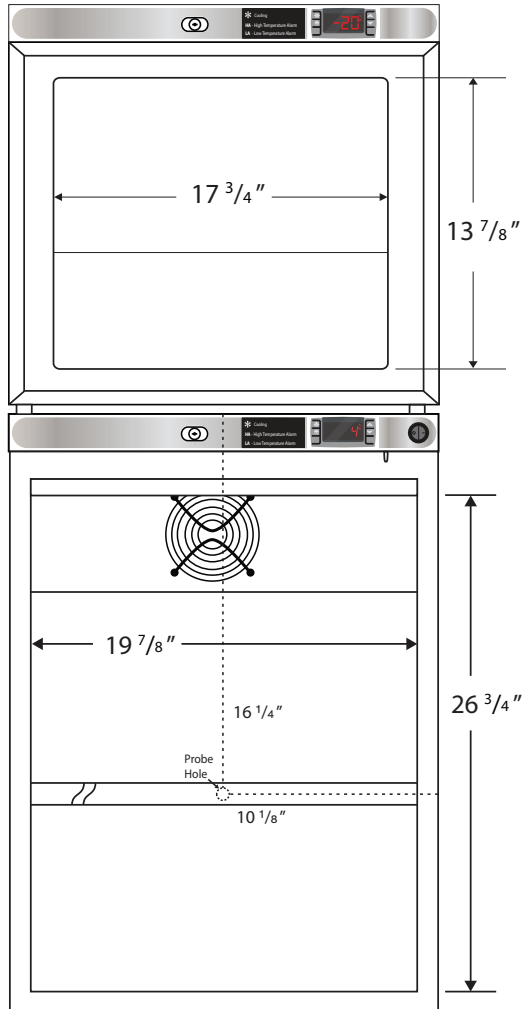

# Interior BSI-HC-RFC7S

## CUTSHEET

Front View

Side View

Compartment	Cu. Ft	Defrost	Door	Int Door	Shelves	Interior Dim.			Refrigerant	H.P.	Amps	Weight
						W"	D"	H"				
Freezer	1.7	Manual	1 Solid	0	2 Adj.	17 3/4	16	13 7/8	R600a	1/8	1	135 lbs.
Refrigerator	5.2	Cycle	1 Solid	0	3 Adj.	19 7/8	16	26 3/4		1/6	1.3	

Note: Interior dimensions are estimates and subject to change without notice