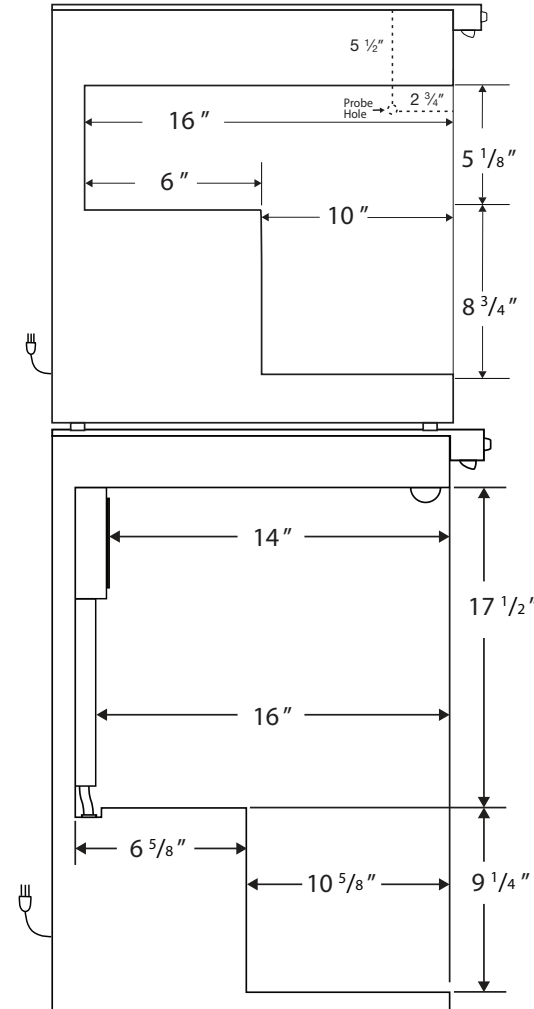

# Interior BSI-HC-RFC7S

## CUTSHEET

Front View

Side View

Compartment	Cu. Ft	Defrost	Door	Int Door	Shelves	Interior Dim.			Refrigerant	H.P.	Amps	Weight
						W"	D"	H"				
Freezer	1.7	Manual	1 Solid	0	2 Adj.	17 3/4	16	13 7/8	R600a	1/8	1	135 lbs.
Refrigerator	5.2	Cycle	1 Solid	0	3 Adj.	19 7/8	16	26 3/4		1/6	1.3	

Note: Interior dimensions are estimates and subject to change without notice