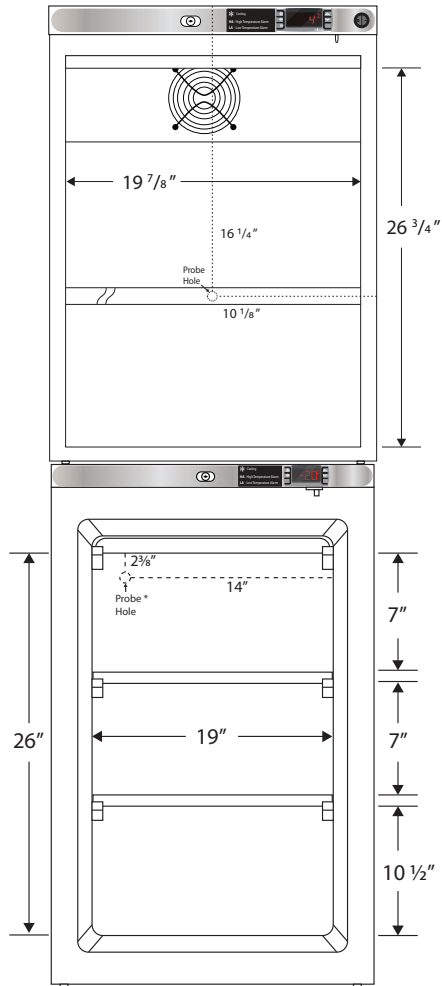

Interior BSI-HC-RFC1020

CUTSHEET

Front View

Side View

Compartment	Cu. Ft	Defrost	Door	Int Door	Shelves	Interior Dim.			Refrigerant	H.P.	Amps	Weight
						W"	D"	H"				
Refrigerator	5.2	Cycle	1 Solid	0	3 Adj	19 7/8	16	26 3/4	R600a	1/6	1.3	186 lbs.
Freezer	4	Manual	1 Solid	0	2 Fixed	19	16	26		1/8	1.4	

Note: Interior dimensions are estimates and subject to change without notice