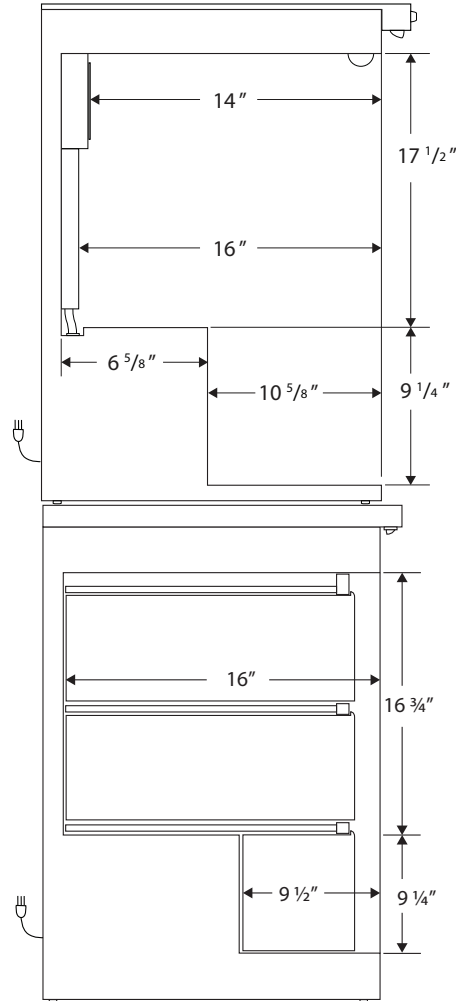

Interior BSI-HC-RFC1020

CUTSHEET

Front View

Side View

Compartment	Cu. Ft	Defrost	Door	Int Door	Shelves	Interior Dim.			Refrigerant	H.P.	Amps	Weight
						W"	D"	H"				
Refrigerator	5.2	Cycle	1 Solid	0	3 Adj	19 7/8	16	26 3/4	R600a	1/6	1.3	186 lbs.
Freezer	4	Manual	1 Solid	0	2 Fixed	19	16	26		1/8	1.4	

Note: Interior dimensions are estimates and subject to change without notice