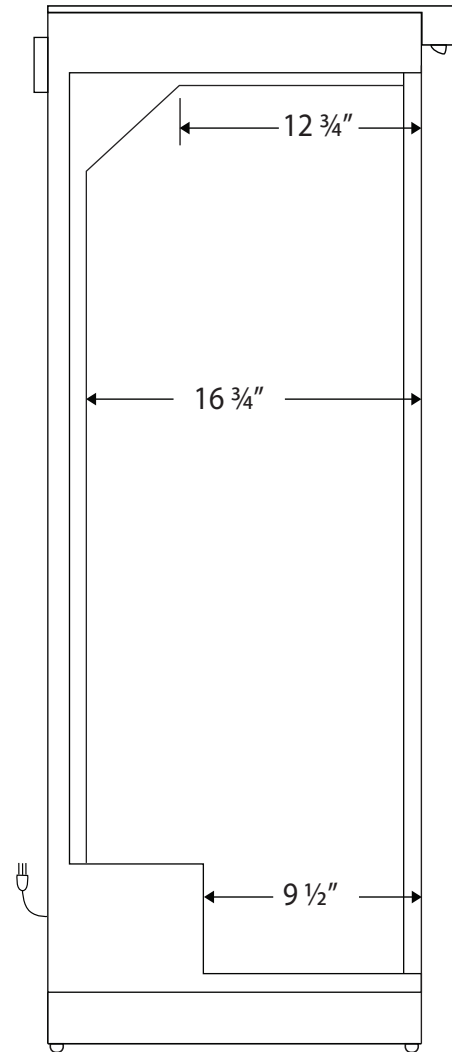

CUTSHEET

# Interior BSI-HC-FRP-14

Front View

Side View

Cu. Ft	Defrost	Door	Int Door	Shelves	Interior Dim.			Refrigerant	H.P.	Amps	Weight
					W"	D"	H"				
14	Cycle	1 Solid	0	5 Adj.	19	16 3/4	63 3/4	R600a	1/5	3	170 lbs.

Note: Interior dimensions are estimates and subject to change without notice