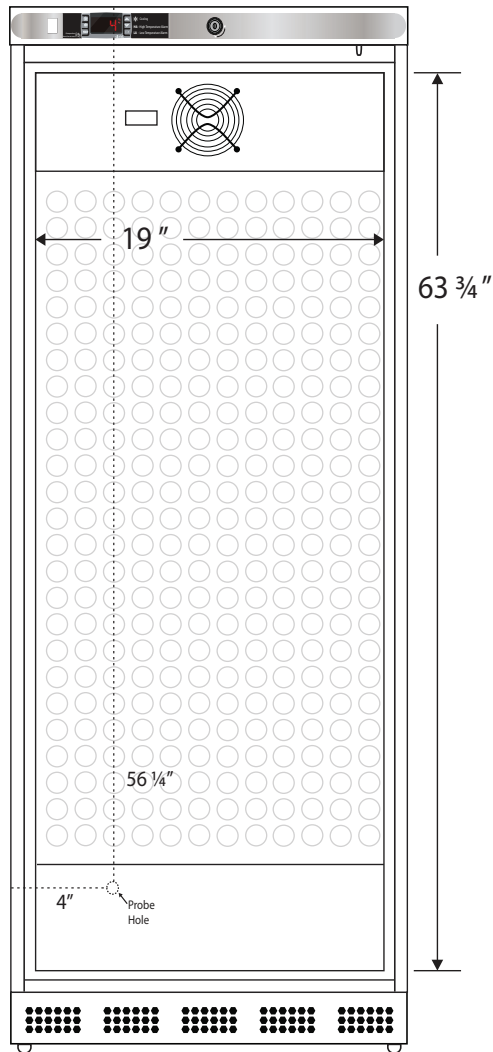

CUTSHEET

# Interior BSI-HC-FRP-14

Front View

Side View

Cu. Ft	Defrost	Door	Int Door	Shelves	Interior Dim.			Refrigerant	H.P.	Amps	Weight
					W"	D"	H"				
14	Cycle	1 Solid	0	5 Adj.	19	16 3/4	63 3/4	R600a	1/5	3	170 lbs.

Note: Interior dimensions are estimates and subject to change without notice