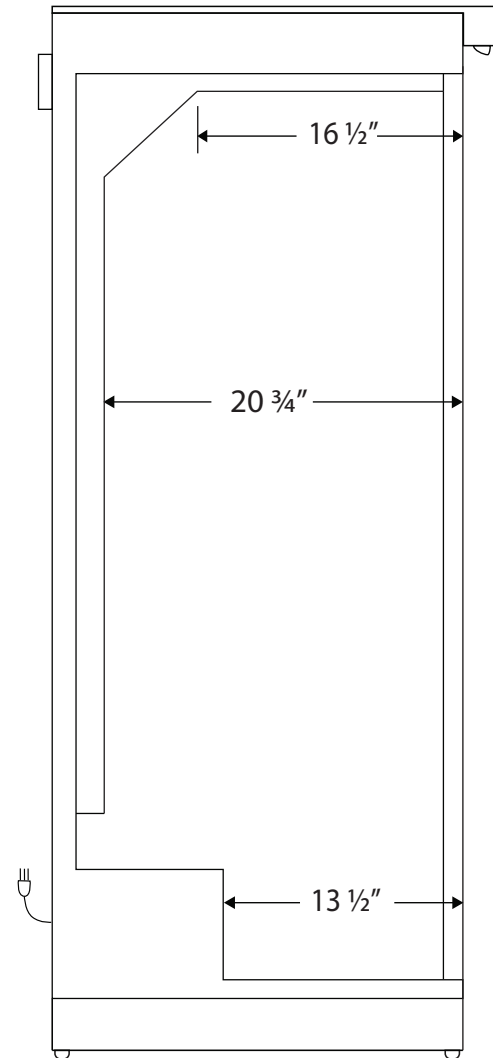

Interior BSI-HC-FRP-20

Front View

Side View

Cu. Ft	Defrost	Door	Int Door	Shelves	Interior Dim.			Refrigerant	H.P.	Amps	Weight
					W"	D"	H"				
20	Cycle	1 Solid	0	5 Adj.	24 3/4	20 3/4	65 1/4	R600a	1/4	3	230 lbs.

Note: Interior dimensions are estimates and subject to change without notice