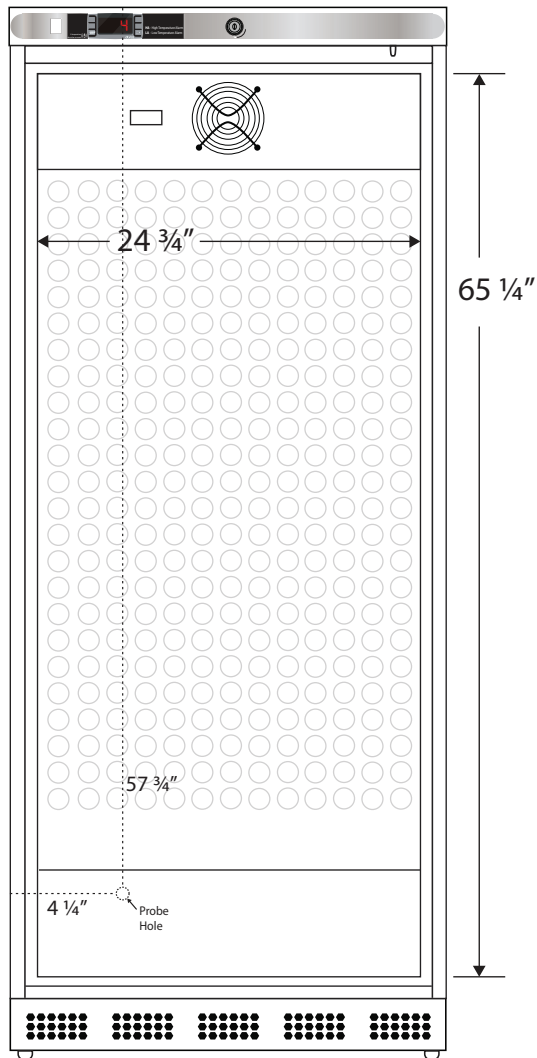

Interior BSI-HC-FRP-20

Front View

Side View

Cu. Ft	Defrost	Door	Int Door	Shelves	Interior Dim.			Refrigerant	H.P.	Amps	Weight
					W"	D"	H"				
20	Cycle	1 Solid	0	5 Adj.	24 3/4	20 3/4	65 1/4	R600a	1/4	3	230 lbs.

Note: Interior dimensions are estimates and subject to change without notice