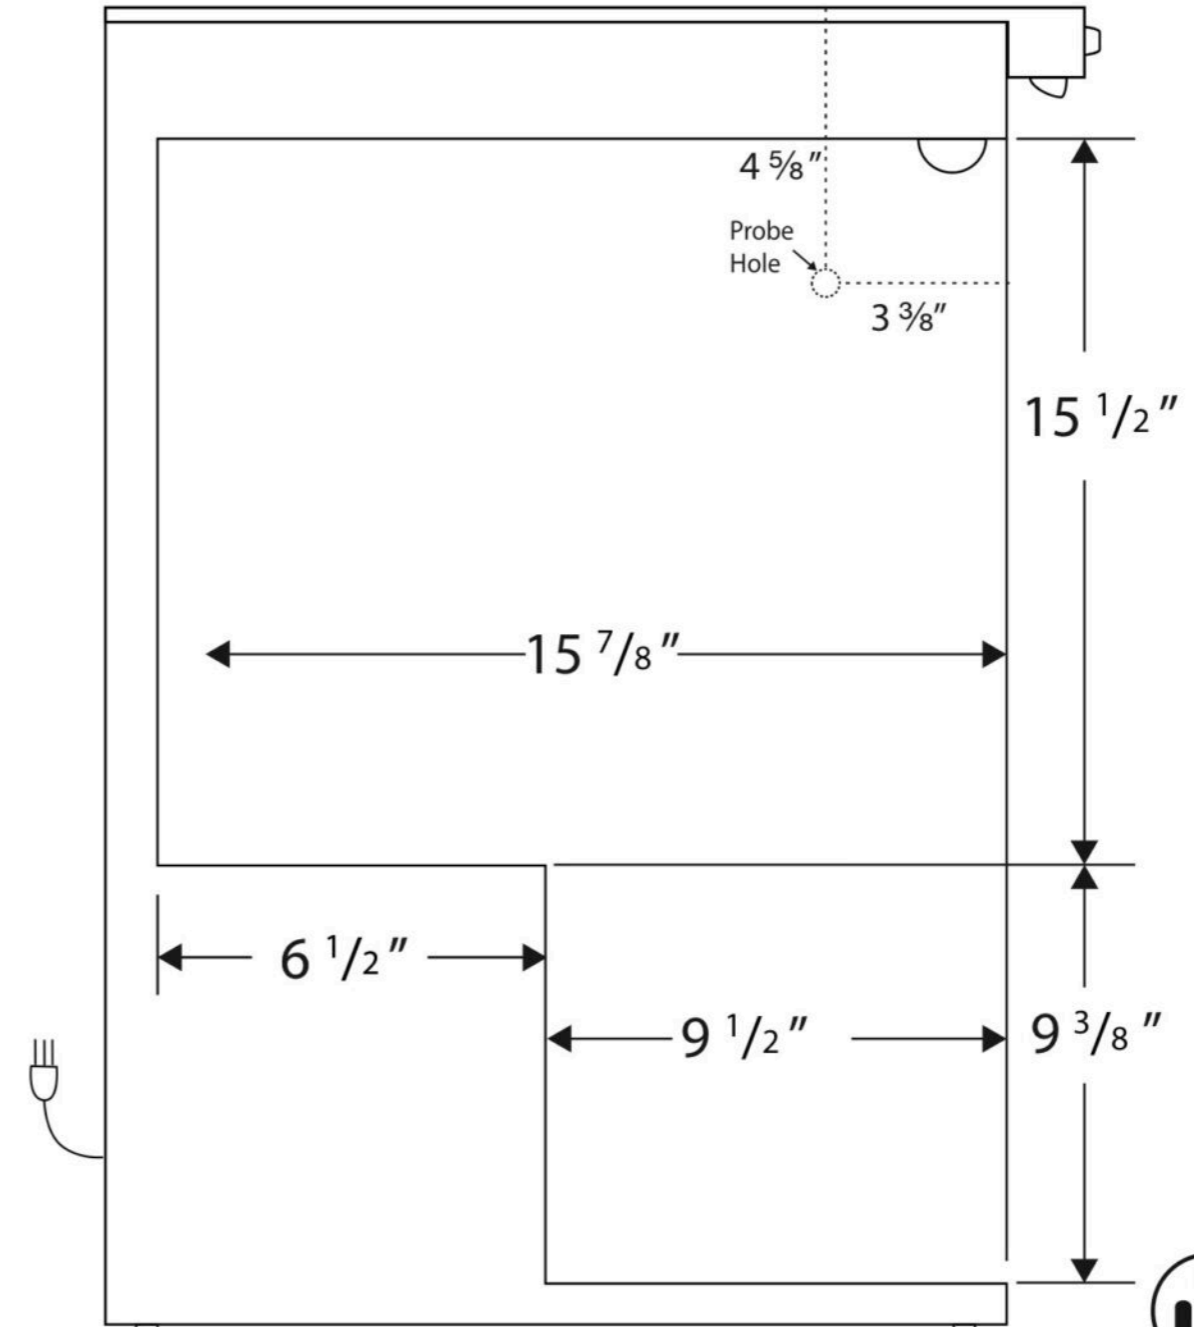

CUTSHEET

Interior
BSI-HC-UCFS-0440

Front View

Side View

Cu. Ft	Defrost	Door	Int Door	Shelves	Interior Dim.			Refrigerant	H.P.	Amps	Weight
					W"	D"	H"				
4	Manual	1 Solid	0	3 Adj +Footed Bottom	17 5/8	15 7/8	24 7/8	R290	1/4	2.2	93 lbs.

Note: Interior dimensions are estimates and subject to change without notice