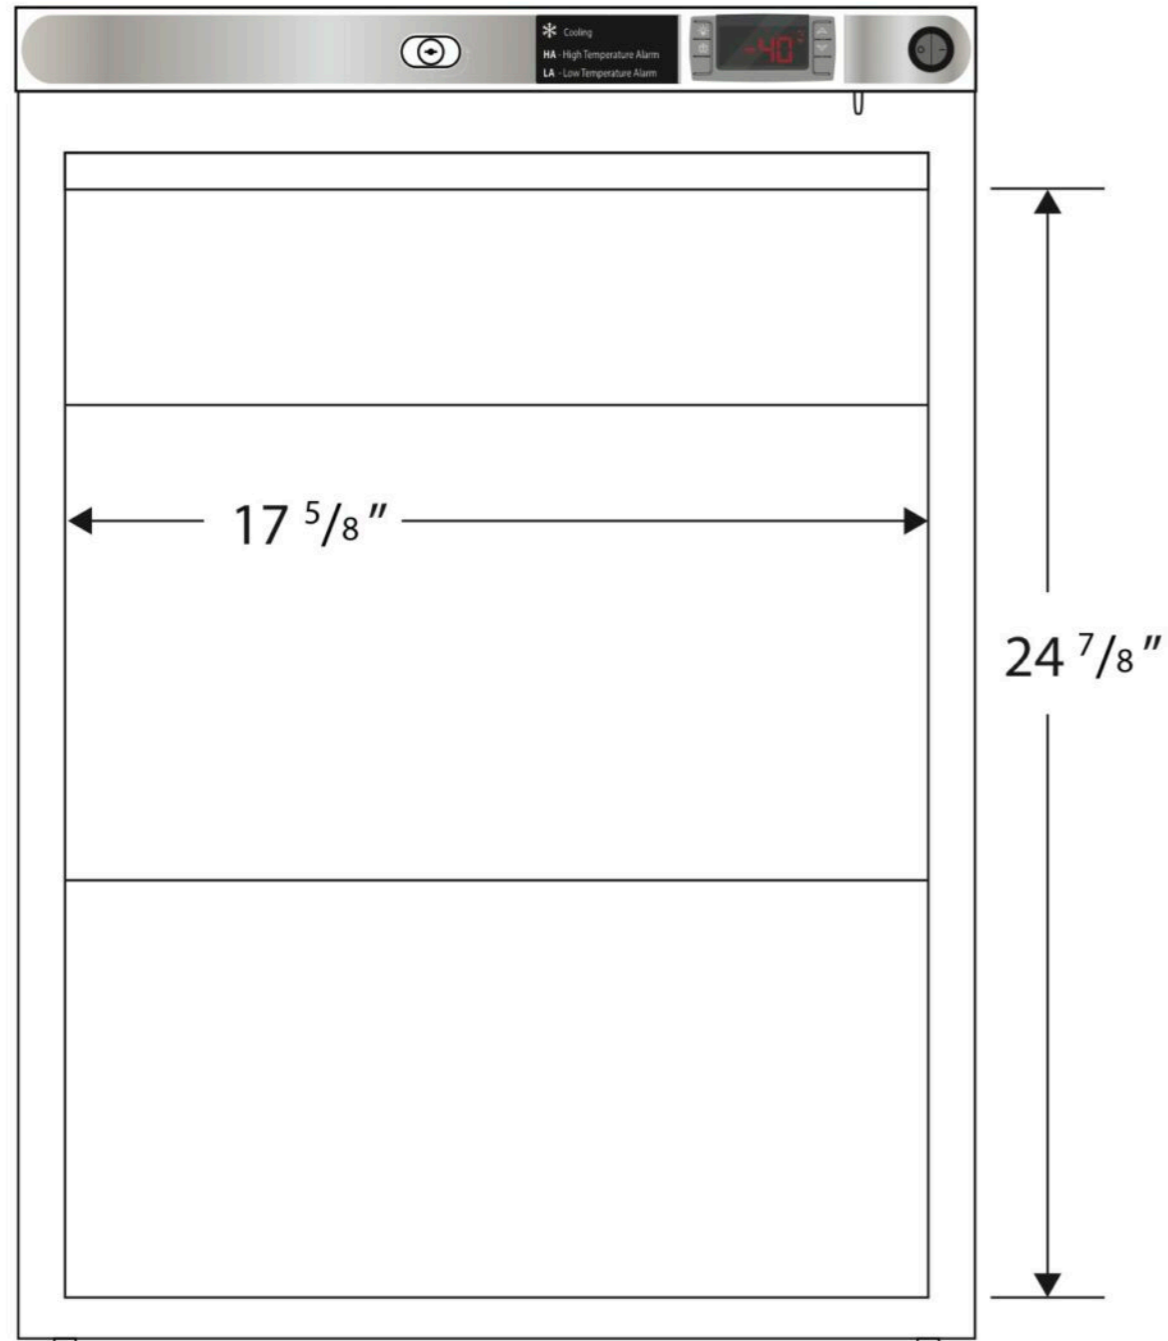

CUTSHEET

Interior
BSI-HC-UCFS-0440

Front View

Side View

Cu. Ft	Defrost	Door	Int Door	Shelves	Interior Dim.			Refrigerant	H.P.	Amps	Weight
					W"	D"	H"				
4	Manual	1 Solid	0	3 Adj +Footed Bottom	17 5/8	15 7/8	24 7/8	R290	1/4	2.2	93 lbs.

Note: Interior dimensions are estimates and subject to change without notice