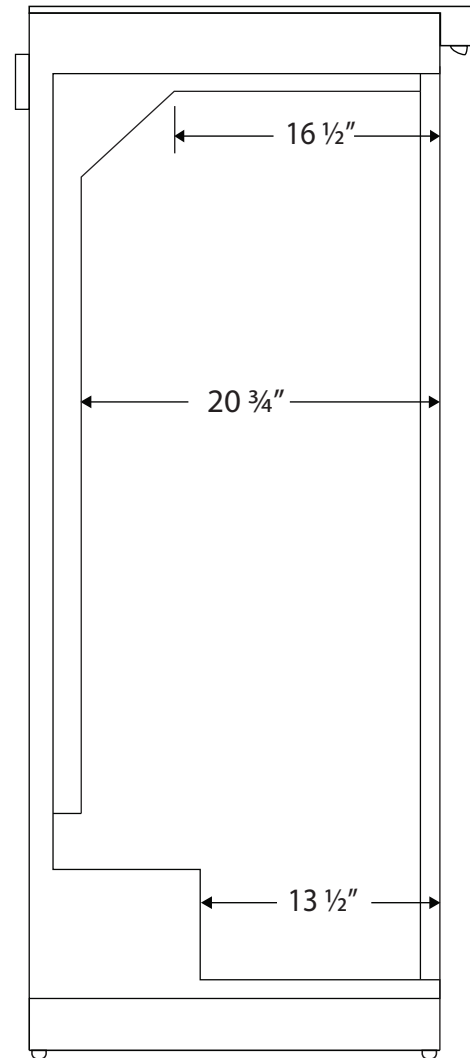

Interior BSI-HC-ERP-20

Front View

Side View

Factory Sealed Wires Only

Cu. Ft	Defrost	Door	Int Door	Shelves	Interior Dim.			Refrigerant	H.P.	Amps	Weight
					W"	D"	H"				
20	Cycle	1 Solid	0	5 Adj.	24 3/4	20 3/4	65 1/4	R600a	1/4	3	230 lbs.

Note: Interior dimensions are estimates and subject to change without notice