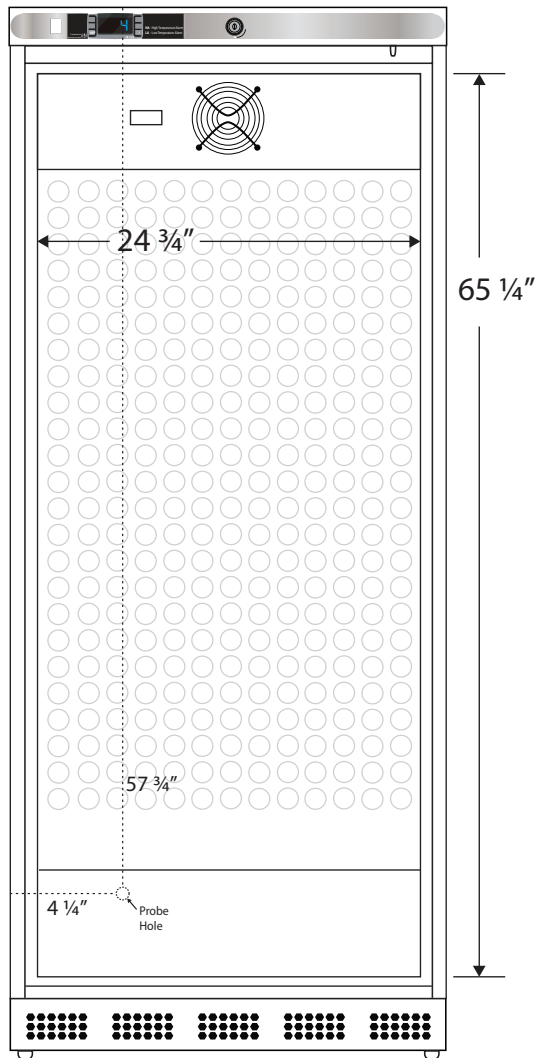

Interior BSI-HC-ERP-20

Front View

Side View

Factory Sealed Wires Only

Cu. Ft	Defrost	Door	Int Door	Shelves	Interior Dim.			Refrigerant	H.P.	Amps	Weight
					W"	D"	H"				
20	Cycle	1 Solid	0	5 Adj.	24 3/4	20 3/4	65 1/4	R600a	1/4	3	230 lbs.

Note: Interior dimensions are estimates and subject to change without notice