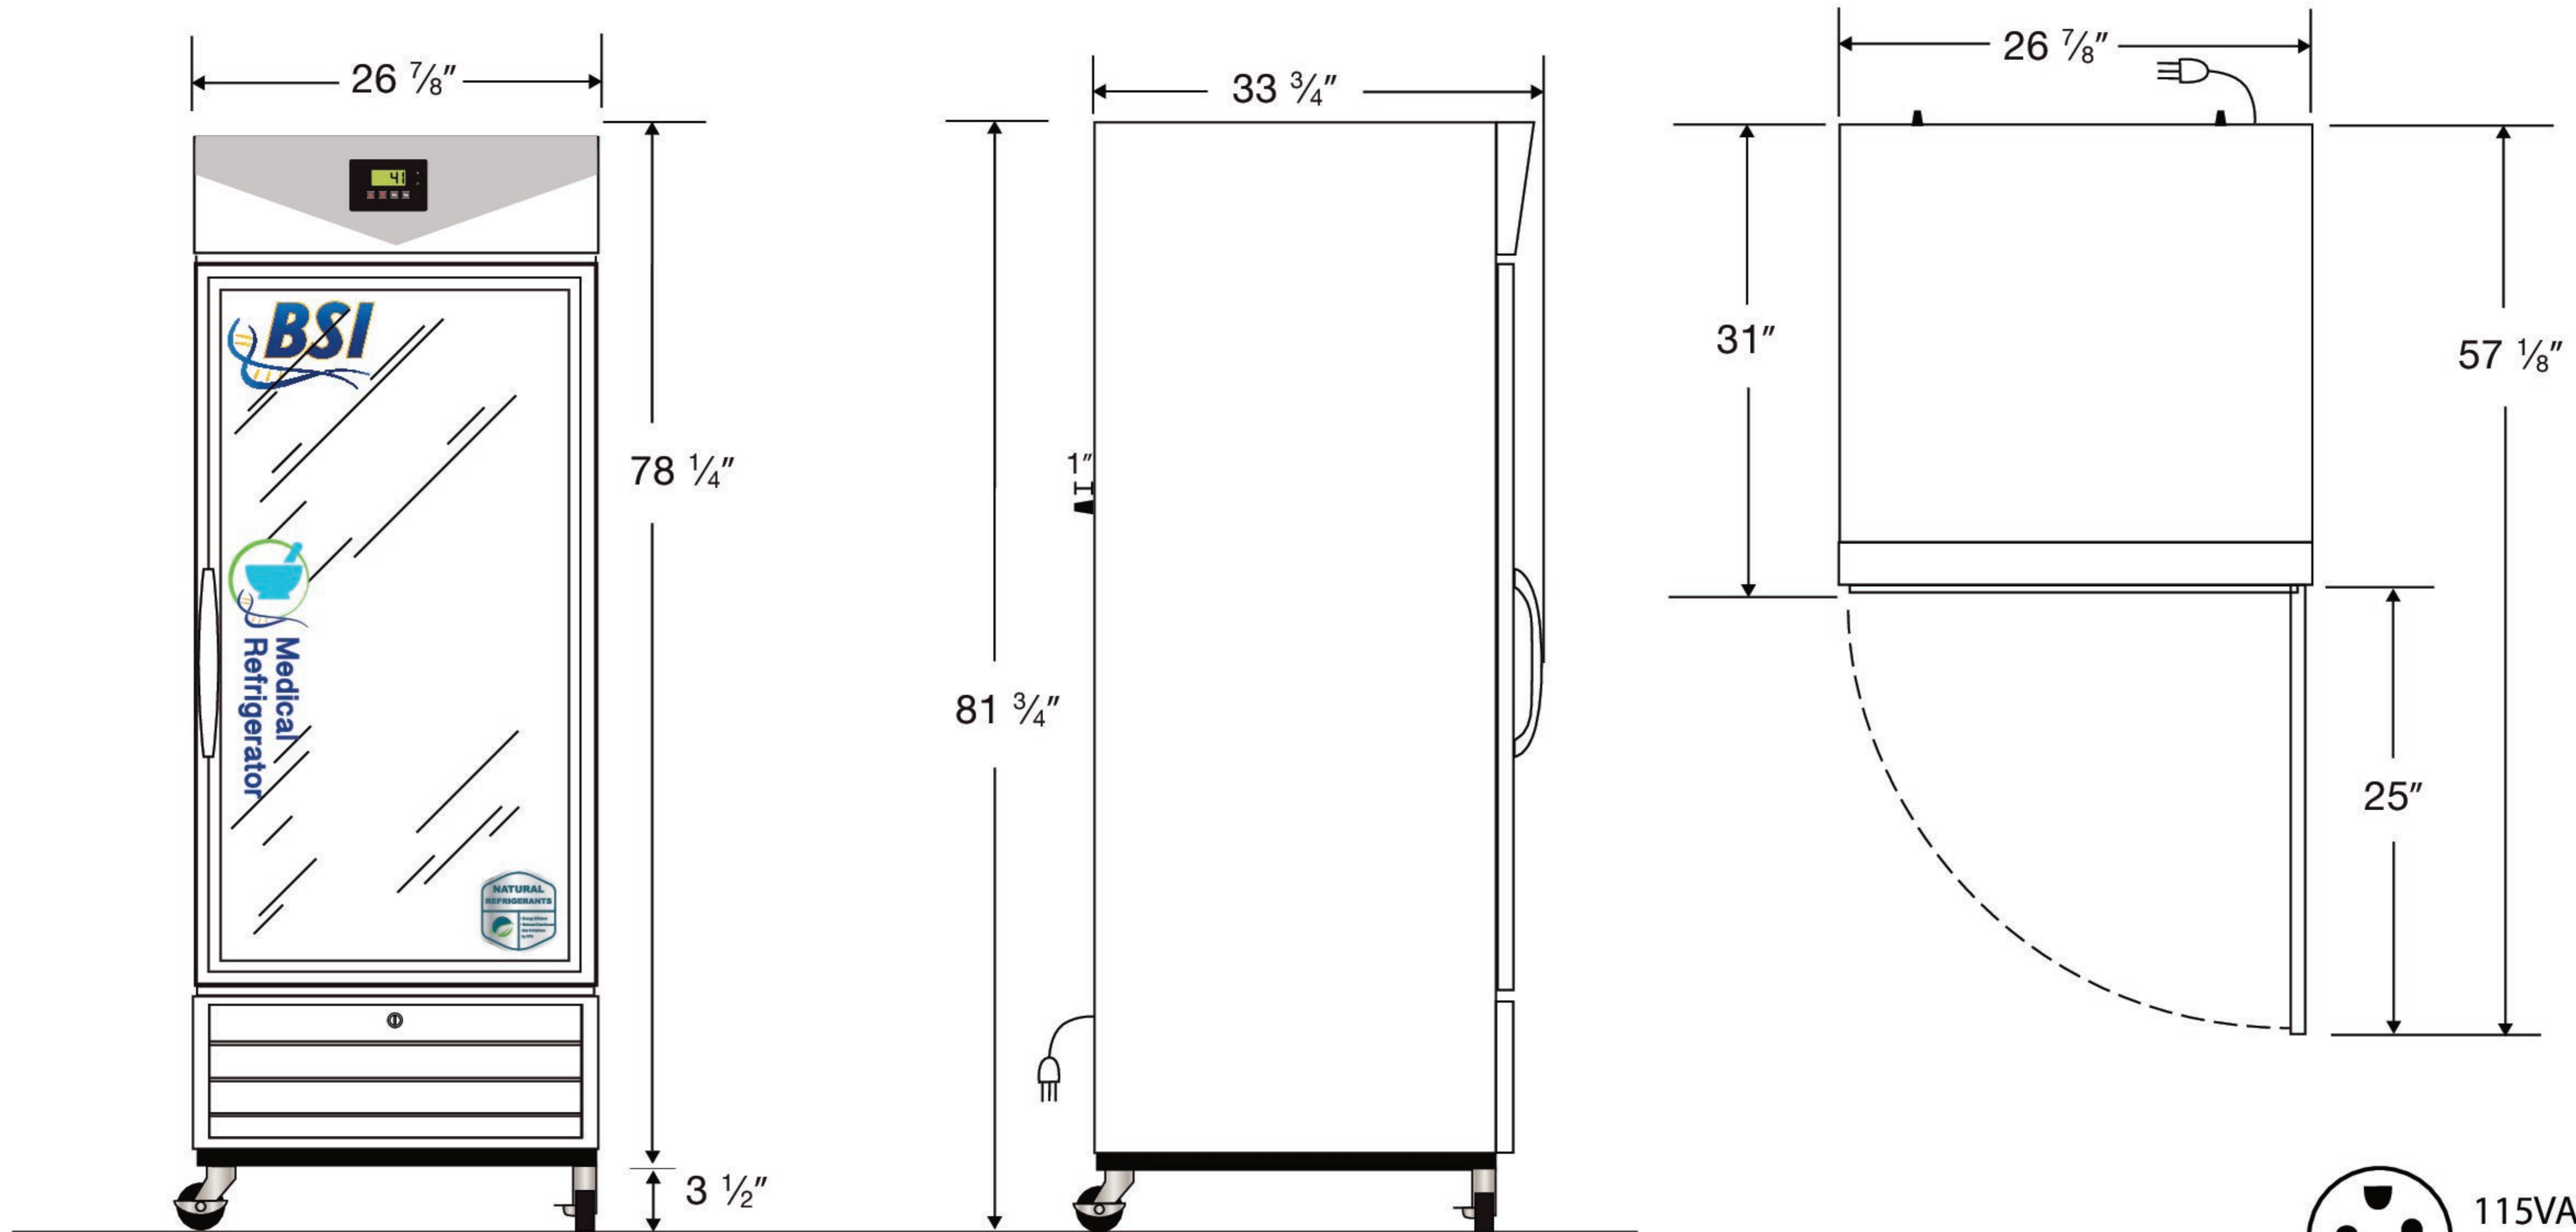

CUTSHEET

Exterior
PH-BSI-HC-23G

Cu. Ft	Defrost	Door	Int Door	Shelves	W"	D"	H"	Refrigerant	H.P.	Amps	Weight
23	Cycle	1 Glass	0	6 Adj	26 7/8	34 3/4	81 3/4	R290	1/5	3	296 lbs.