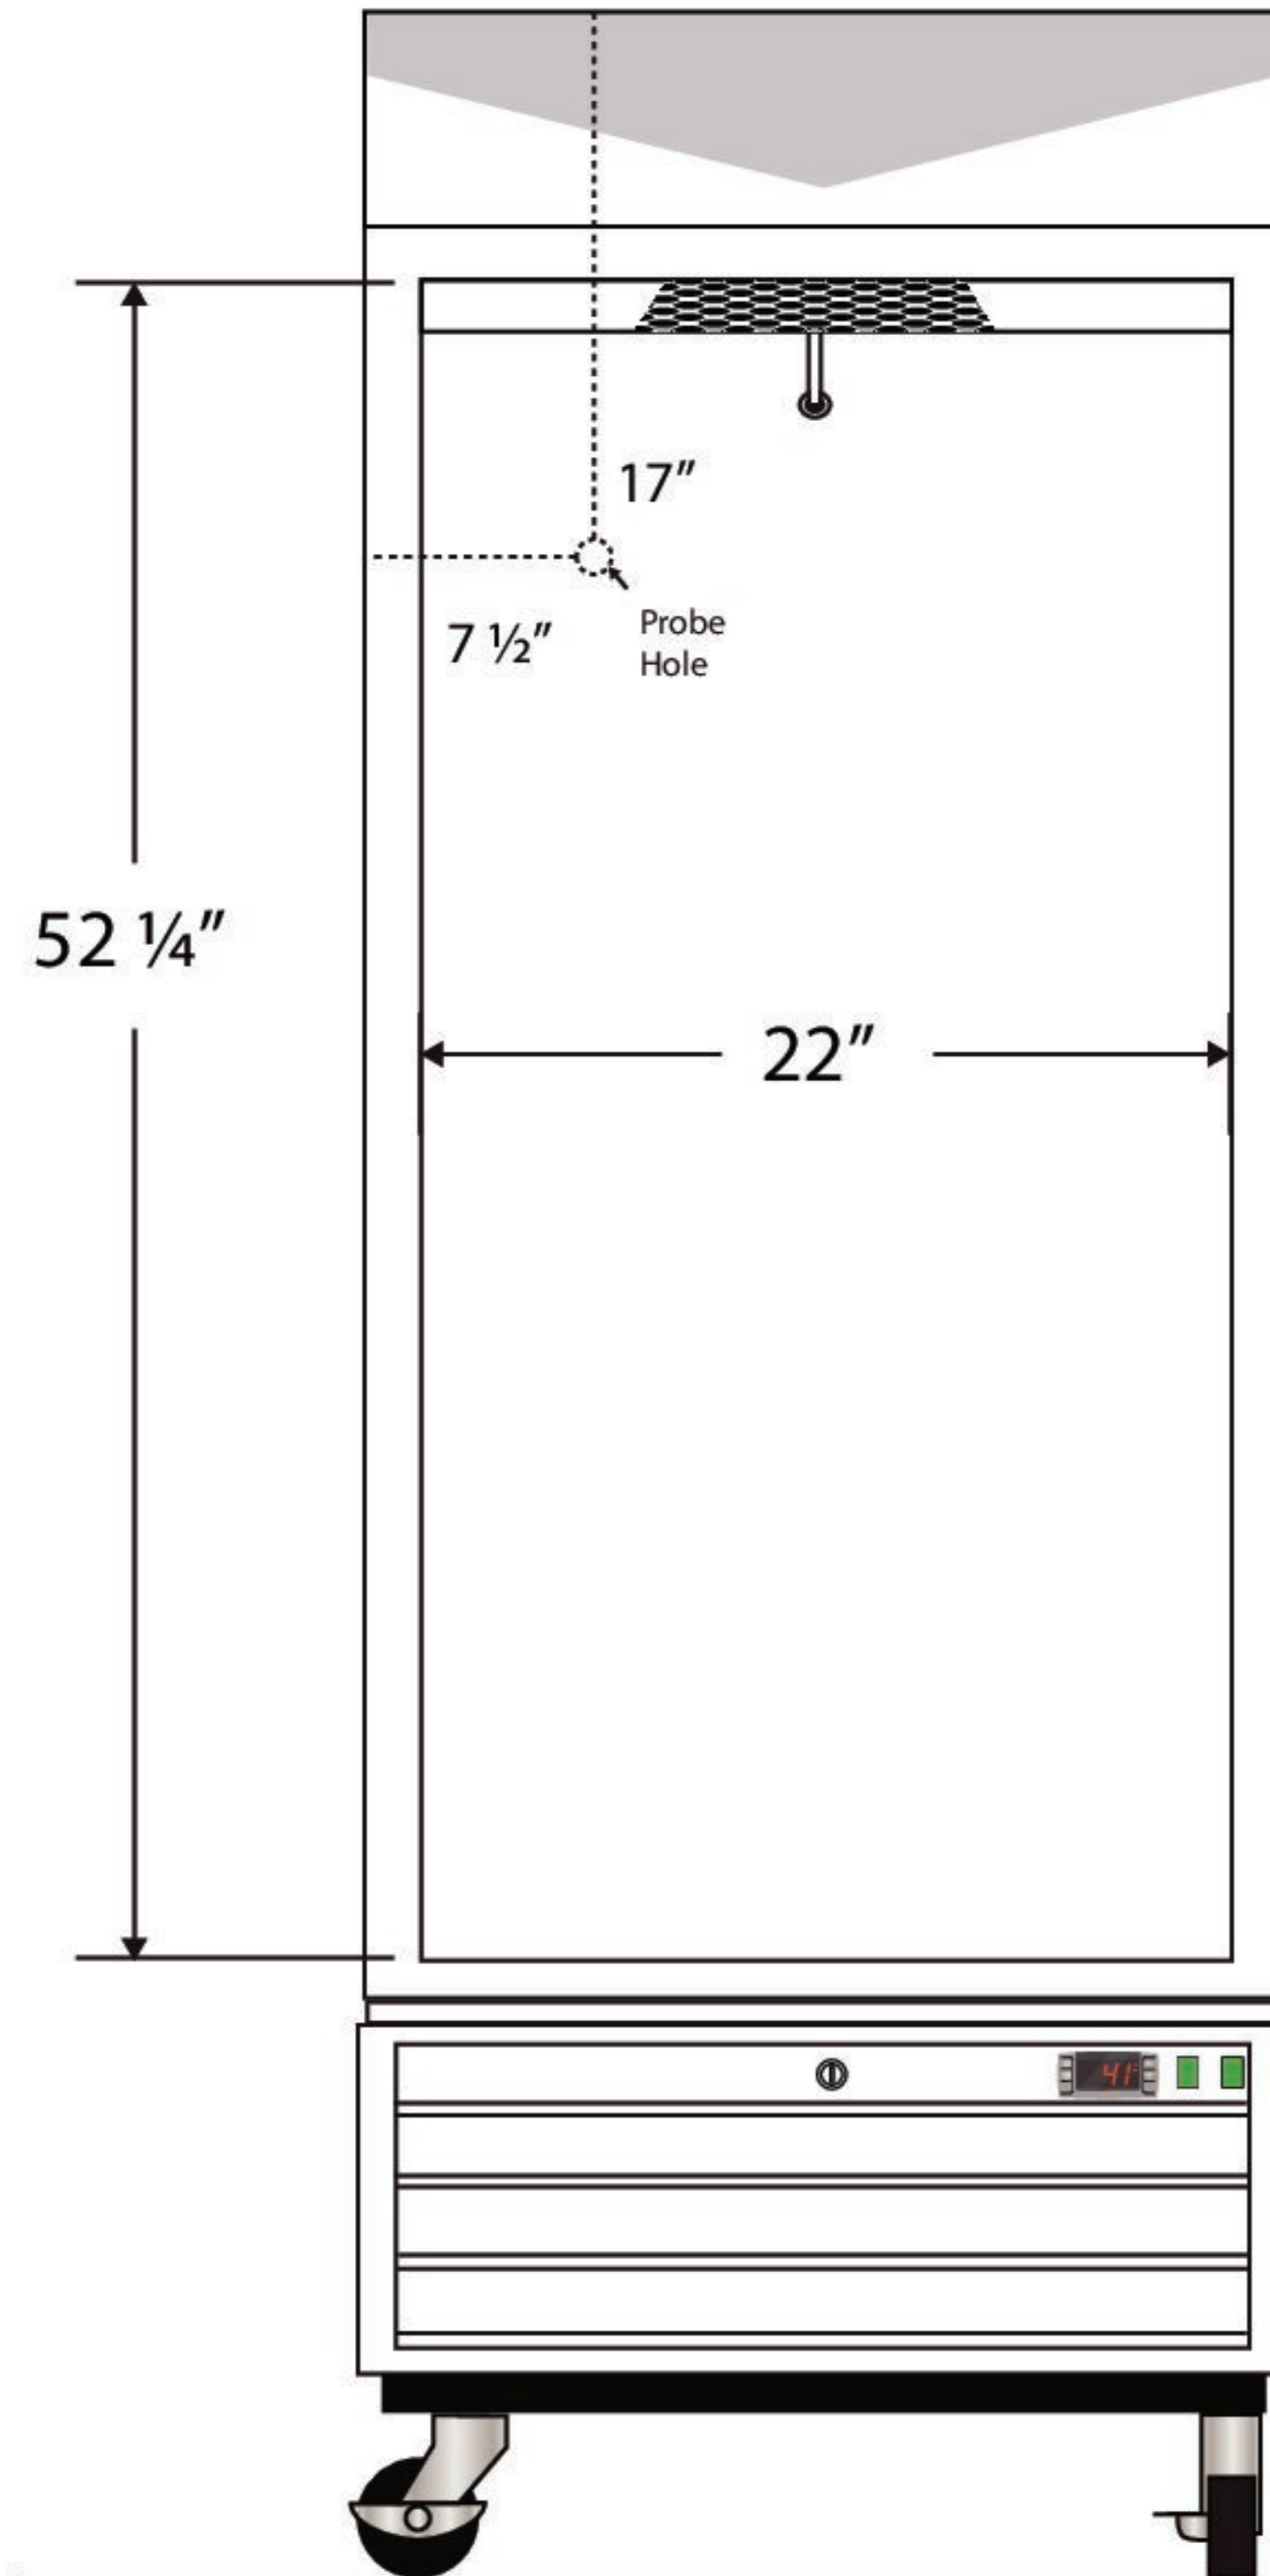

Interior PH-BSI-HC-S23G

CUTSHEET

Front View

Side View

Cu. Ft	Defrost	Door	Int Door	Shelves	Interior Dim.			Refrigerant	H.P.	Amps	Weight
					W"	D"	H"				
23	Cycle	1 Glass	0	4 Adj	22	25 1/4	52 1/2	R290	1/5	3	296 lbs.

Note: Interior dimensions are estimates and subject to change without notice