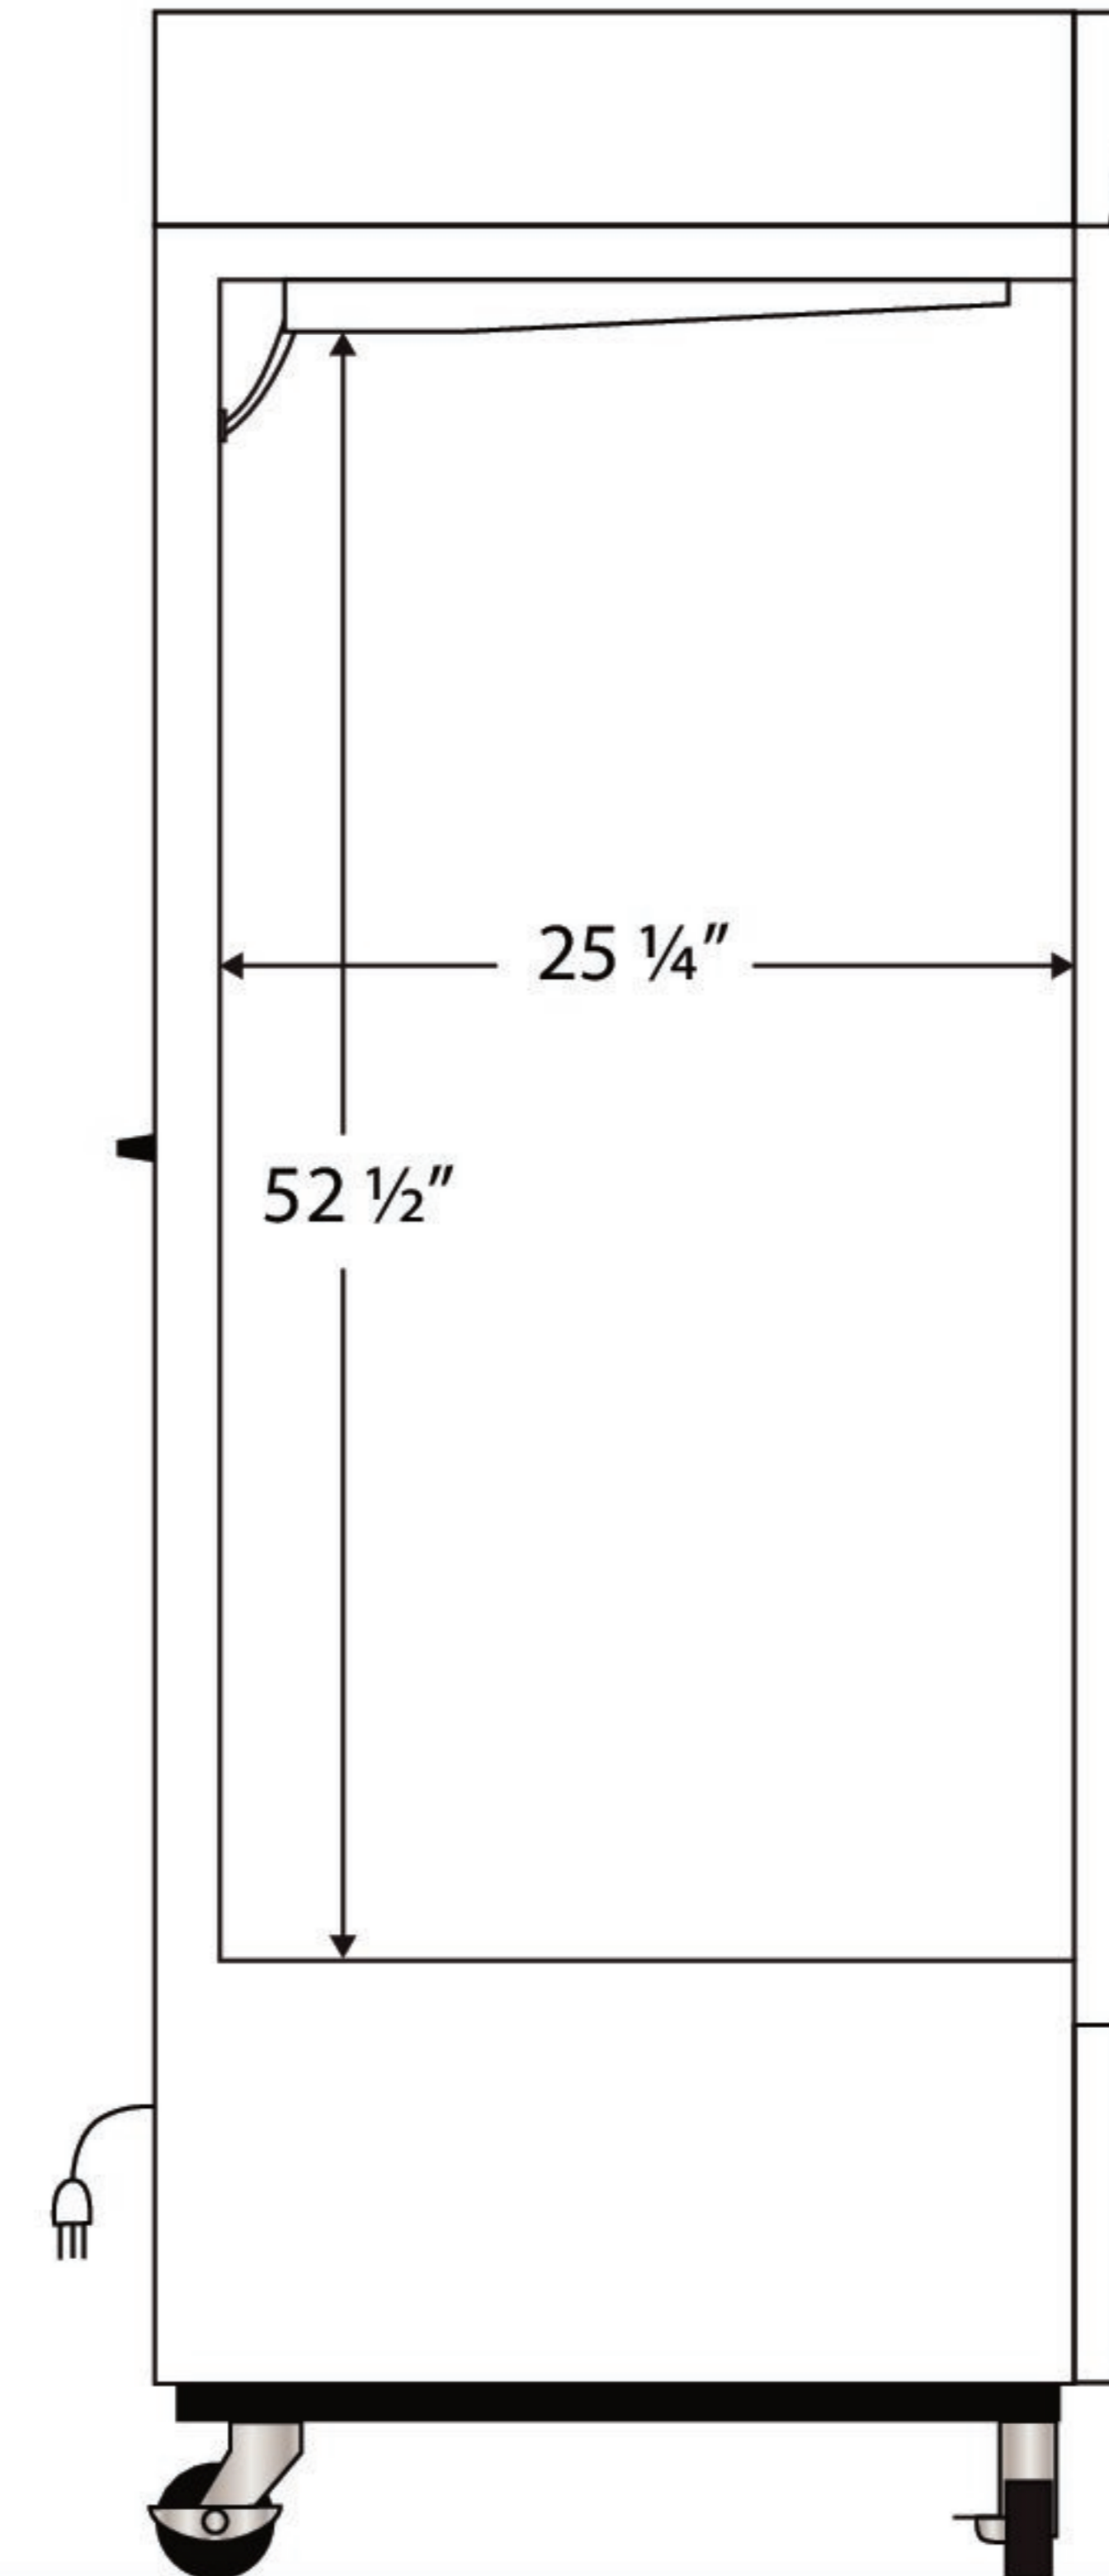

Interior PH-BSI-HC-S23G

CUTSHEET

Front View

Side View

Cu. Ft	Defrost	Door	Int Door	Shelves	Interior Dim.			Refrigerant	H.P.	Amps	Weight
					W"	D"	H"				
23	Cycle	1 Glass	0	4 Adj	22	25 1/4	52 1/2	R290	1/5	3	296 lbs.

Note: Interior dimensions are estimates and subject to change without notice