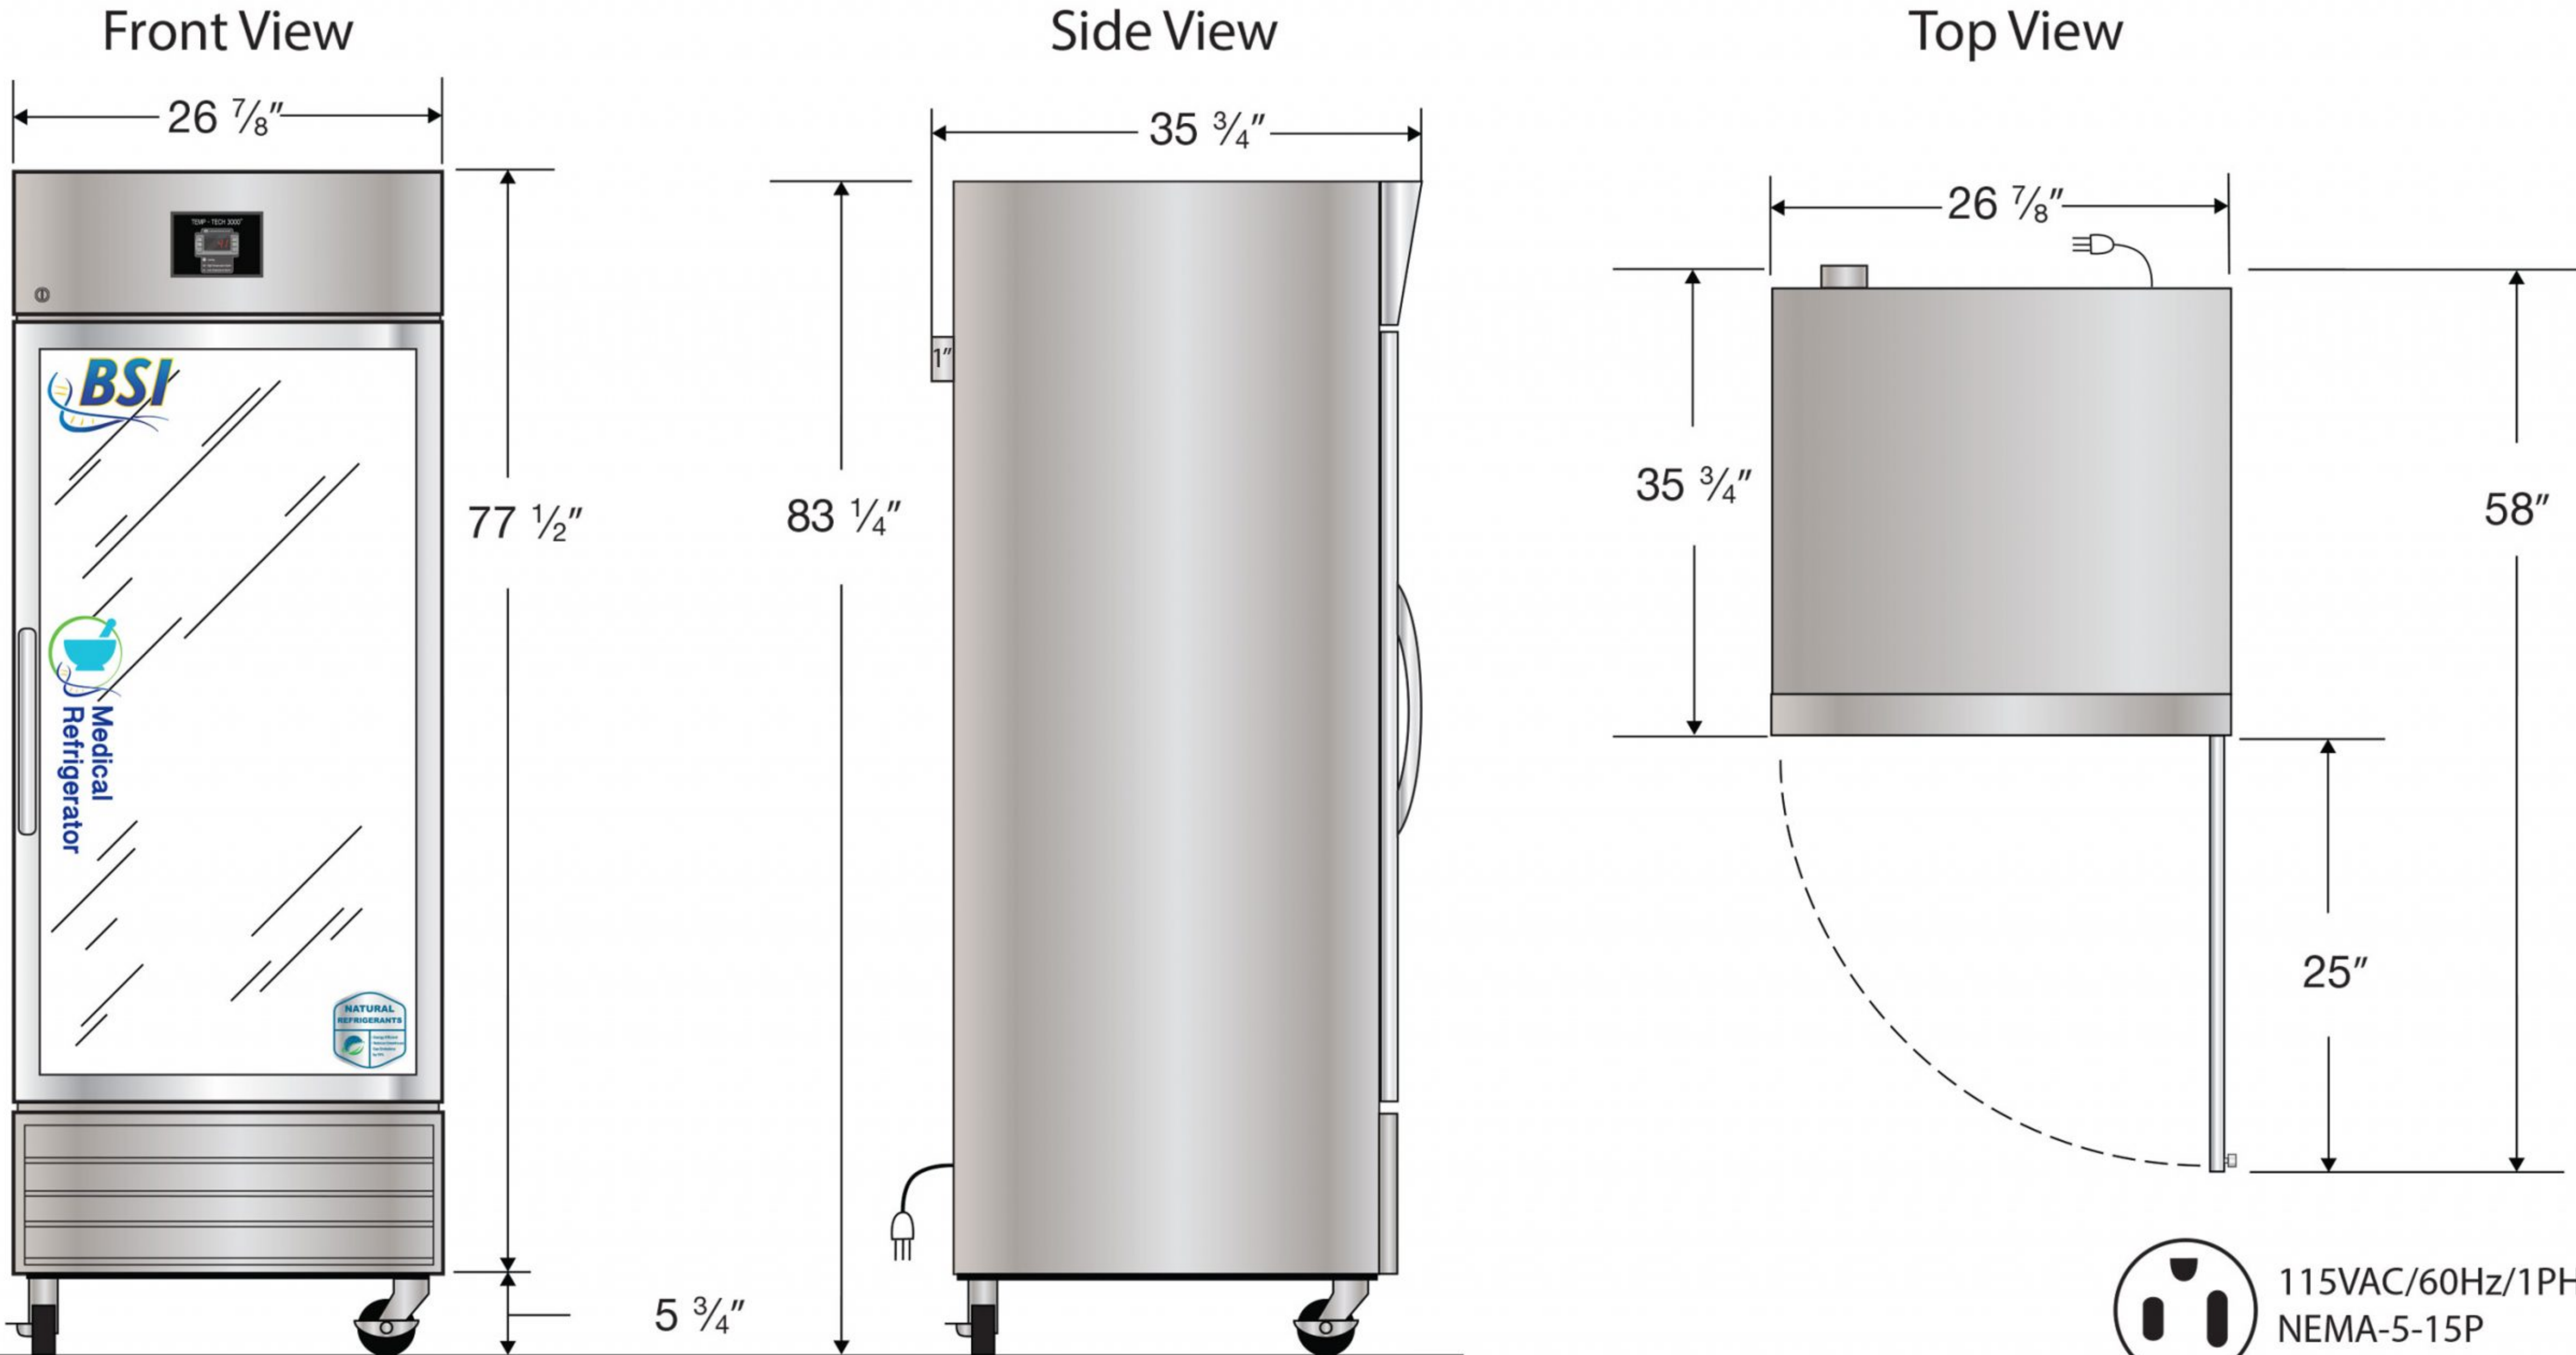

Exterior
PH-BSI-HC-SSP-23G

Cu. Ft	Defrost	Door	Int Door	Shelves	W"	D"	H"	Refrigerant	H.P.	Amps	Weight
23	Cycle	1 Glass	0	4 Adj	26 7/8	35 3/4	83 1/4	R290	1/5	3	325 lbs.