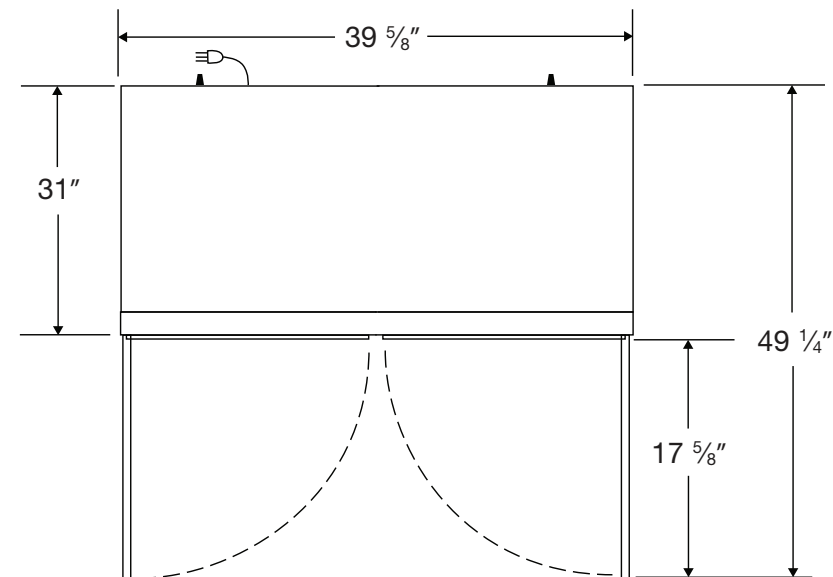

Exterior PH-BSI-HC-36S

Front View

Side View

Top View

Cu. Ft	Defrost	Door	Int Door	Shelves	W"	D"	H"	Refrigerant	H.P.	Amps	Weight
36	Cycle	2 Solid	0	12 Adj	39 5/8	34 3/4	81 3/4	R290	1/4	4.5	310 lbs.