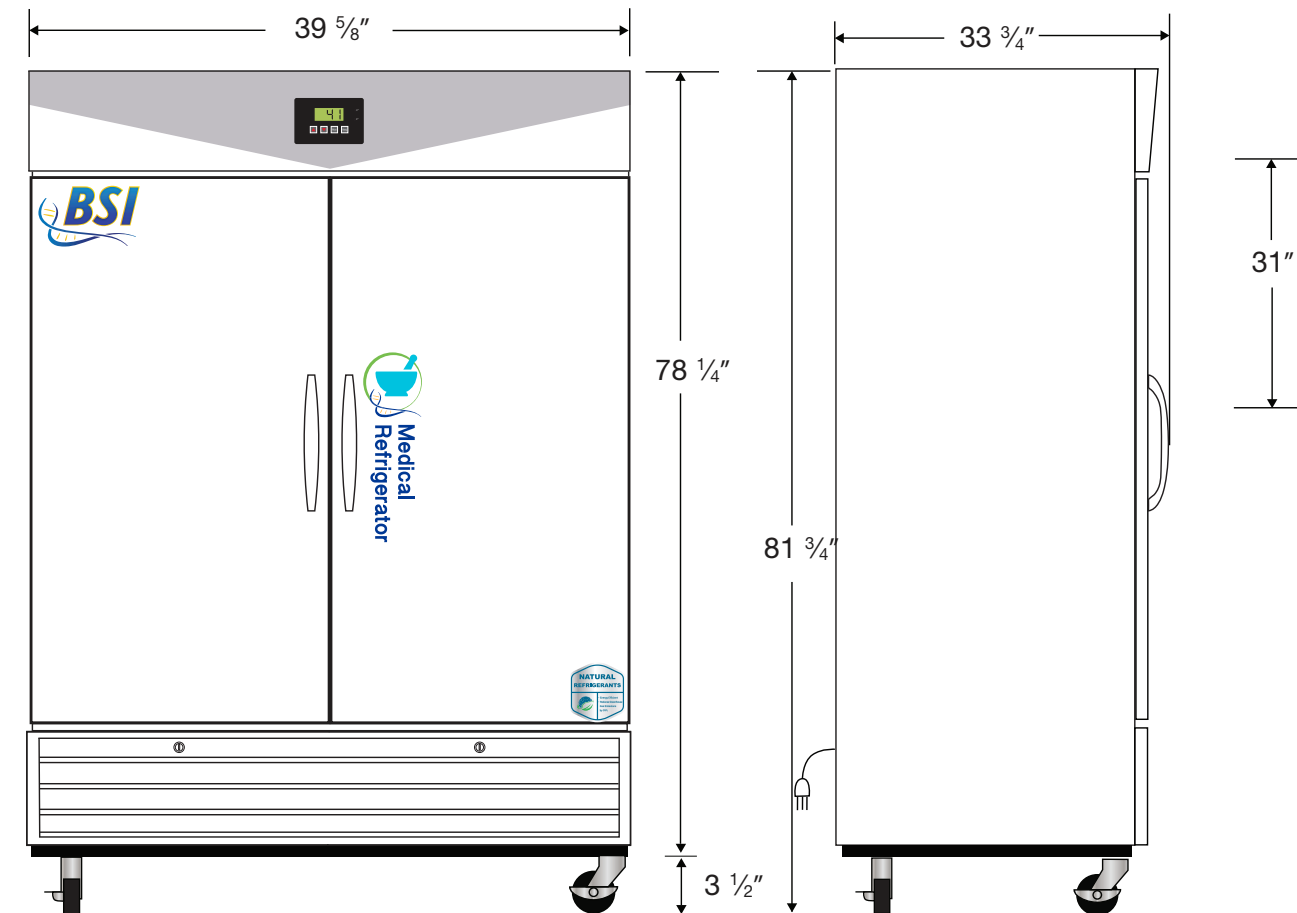

Exterior PH-BSI-HC-36S

Front View

Side View

Top View

Cu. Ft	Defrost	Door	Int Door	Shelves	W"	D"	H"	Refrigerant	H.P.	Amps	Weight
36	Cycle	2 Solid	0	12 Adj	39 5/8	34 3/4	81 3/4	R290	1/4	4.5	310 lbs.