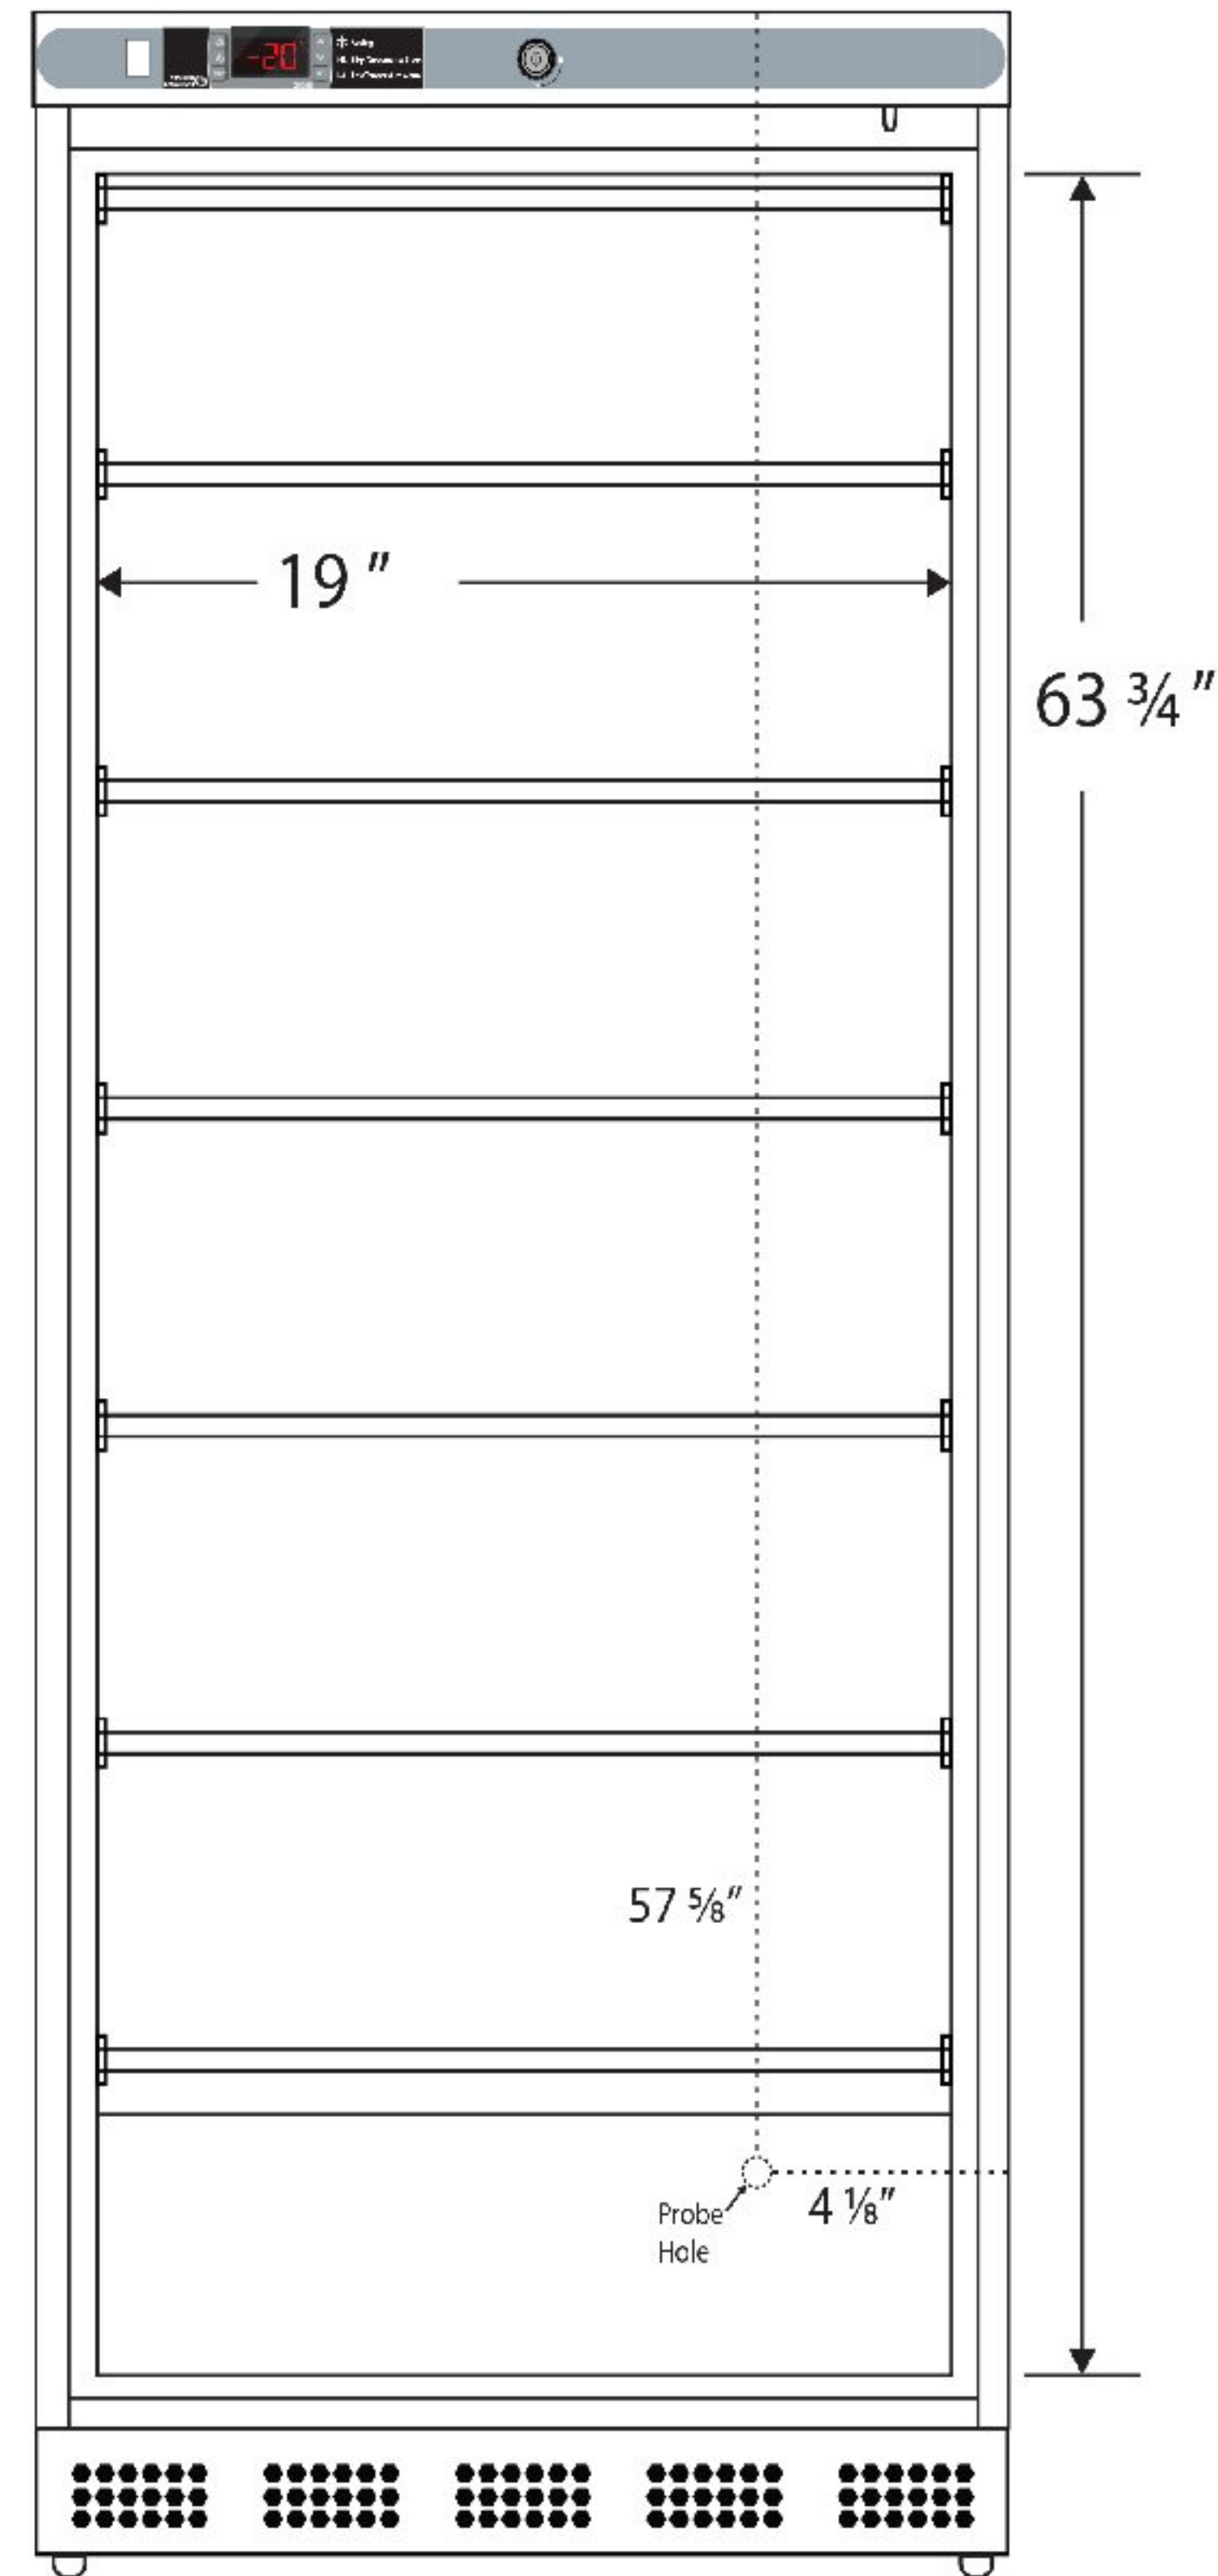

Front View

Side View

Cu. Ft	Defrost	Door	Int Door	Shelves	Interior Dim.			Refrigerant	H.P.	Amps	Weight
					W"	D"	H"				
14	Manual	1 Solid	0	6 Fixed	19	17 1/2	63 3/4	R290	1/2	1.96	145 lbs.

Note: Interior dimensions are estimates and subject to change without notice