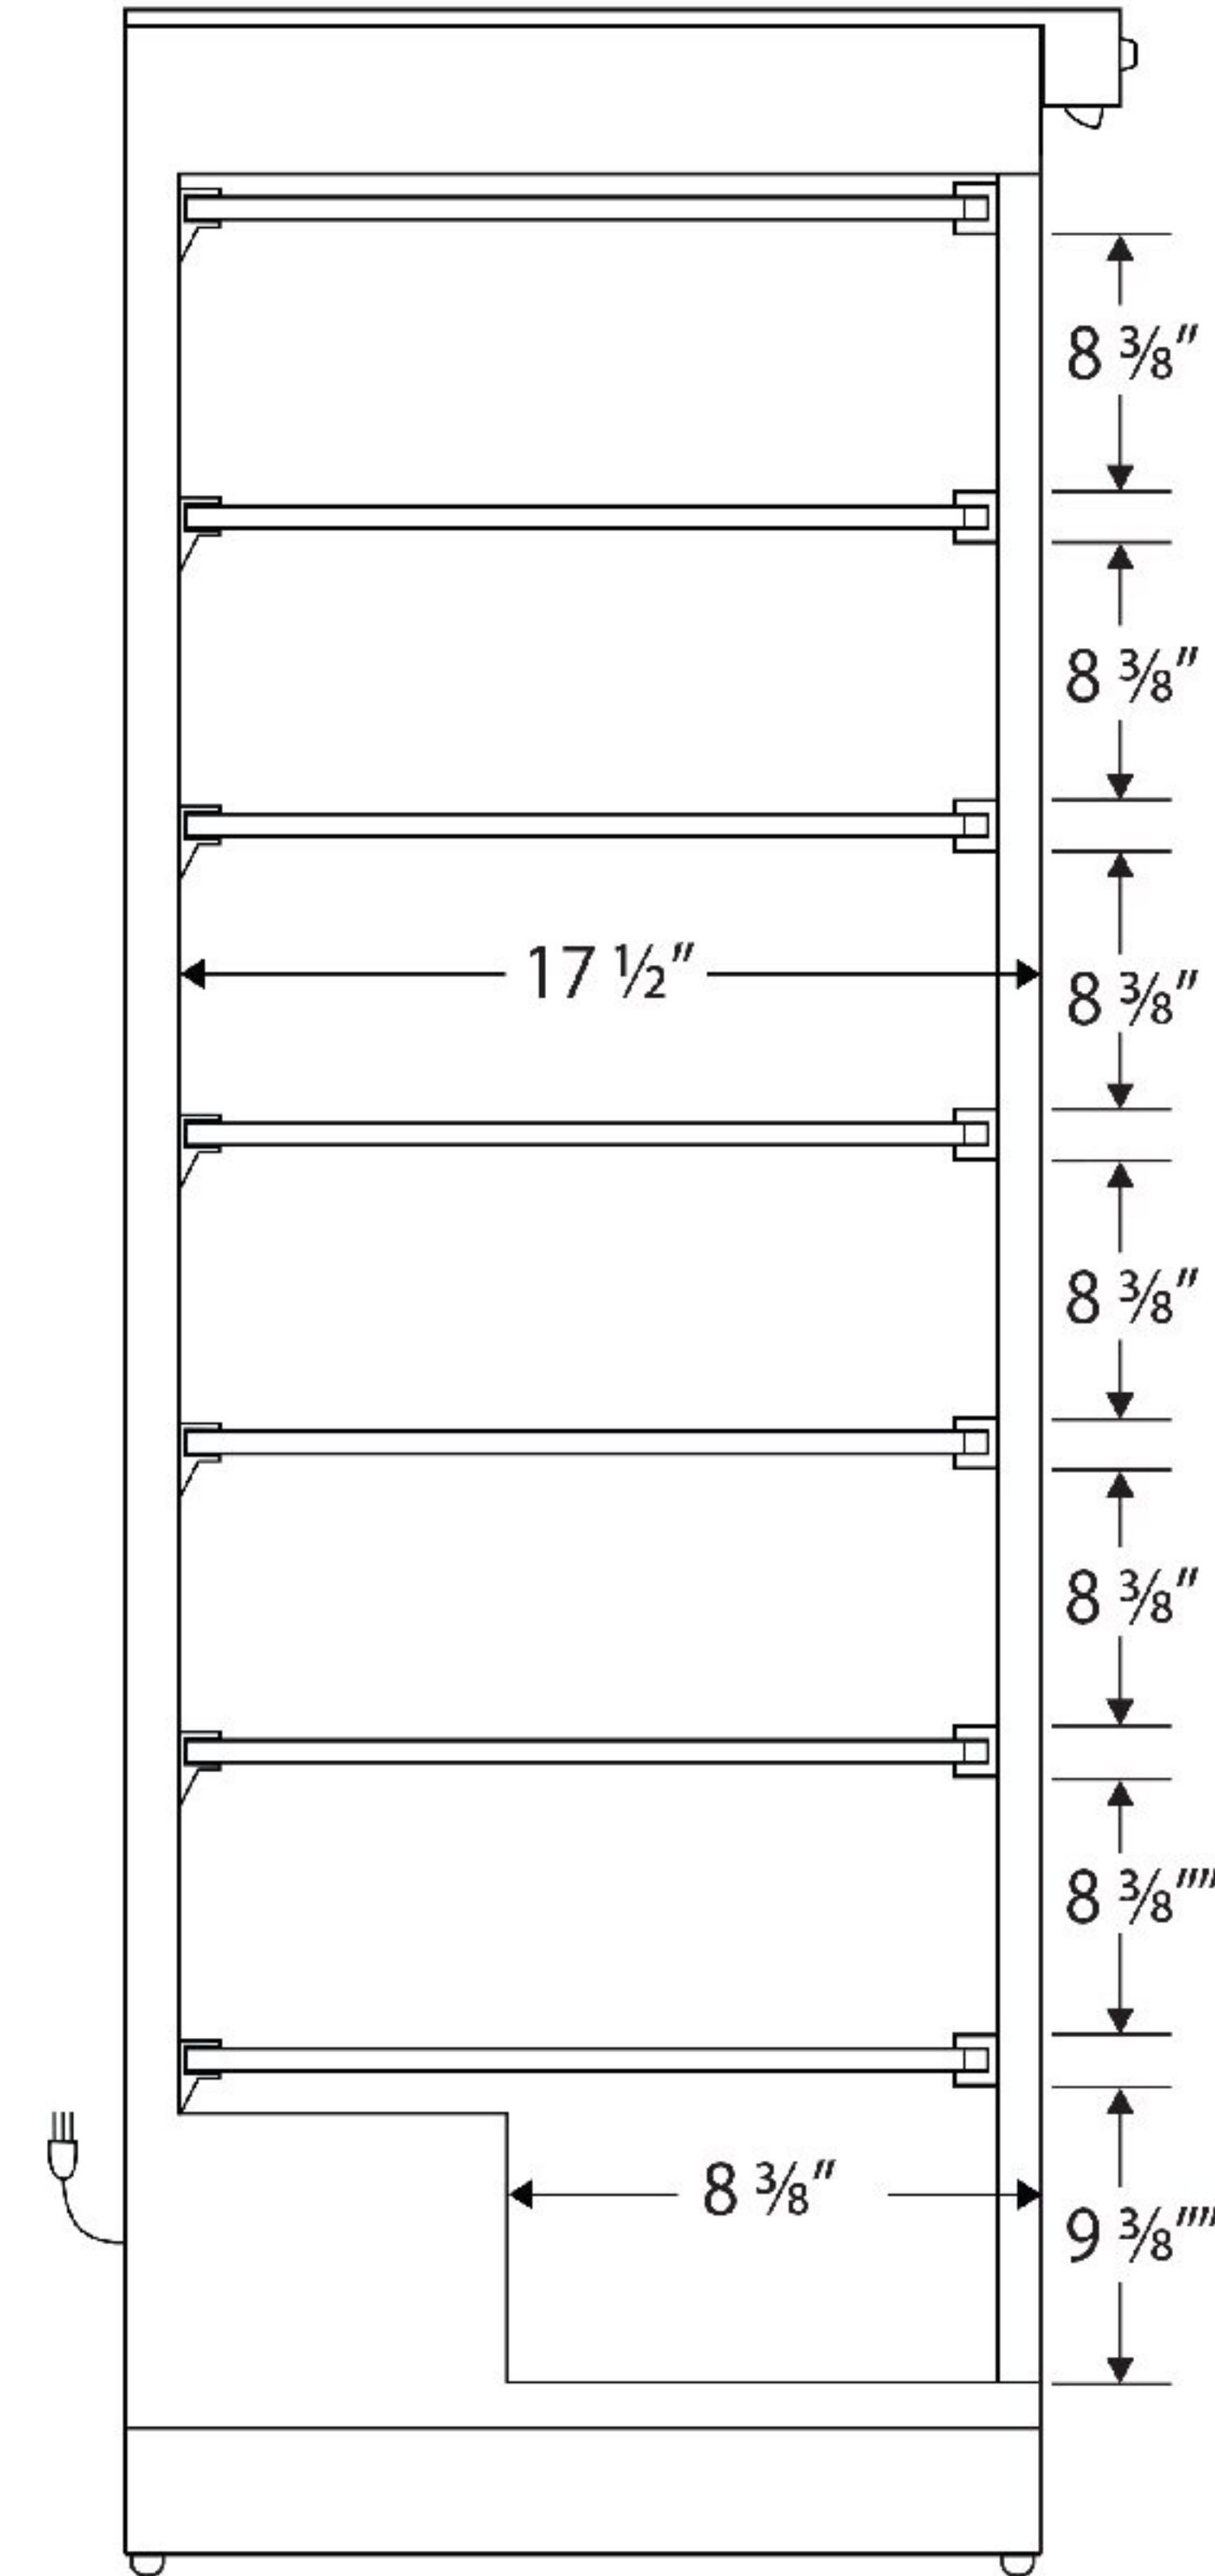

Front View

Side View

Cu. Ft	Defrost	Door	Int Door	Shelves	Interior Dim.			Refrigerant	H.P.	Amps	Weight
					W"	D"	H"				
14	Manual	1 Solid	0	6 Fixed	19	17 1/2	63 3/4	R290	1/2	1.96	145 lbs.

Note: Interior dimensions are estimates and subject to change without notice