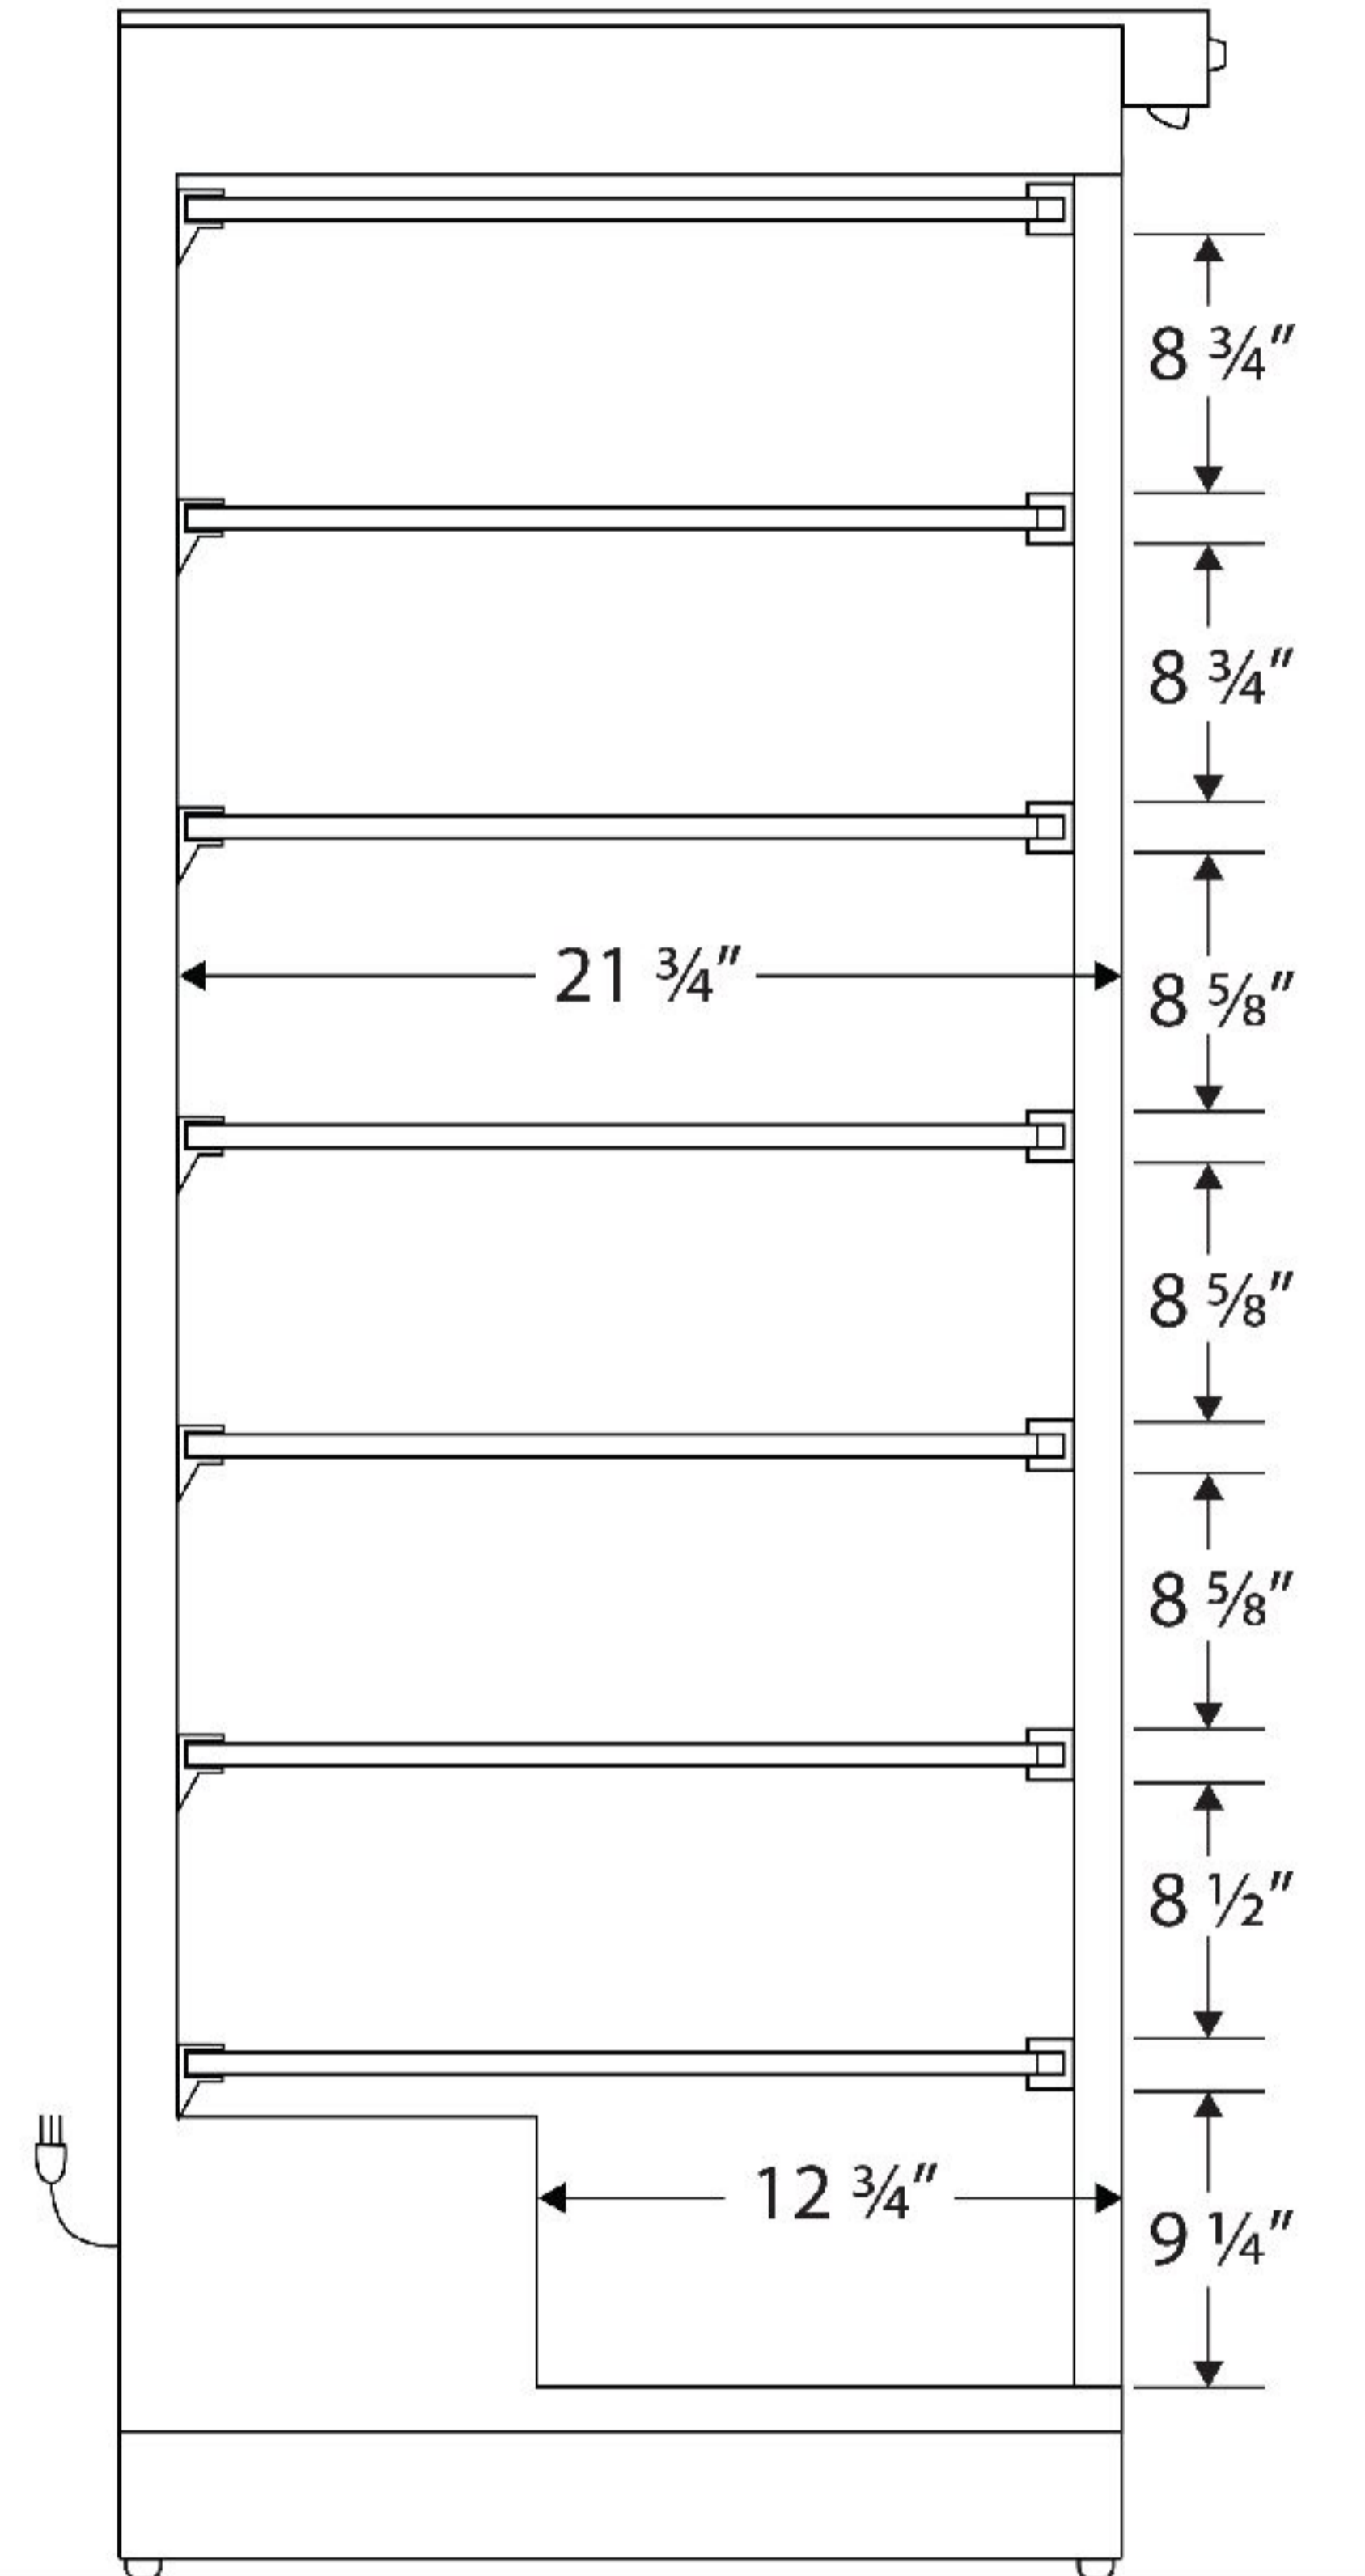

CUTSHEET

Interior BSI-HC-MFP-20

Front View

Side View

Cu. Ft	Defrost	Door	Int Door	Shelves	Interior Dim.			Refrigerant	H.P.	Amps	Weight
					W"	D"	H"				
20	Manual	1 Solid	0	6 Fixed	25 7/8	21 3/4	65	R290	1/2	1.96	207 lbs.

Note: Interior dimensions are estimates and subject to change without notice