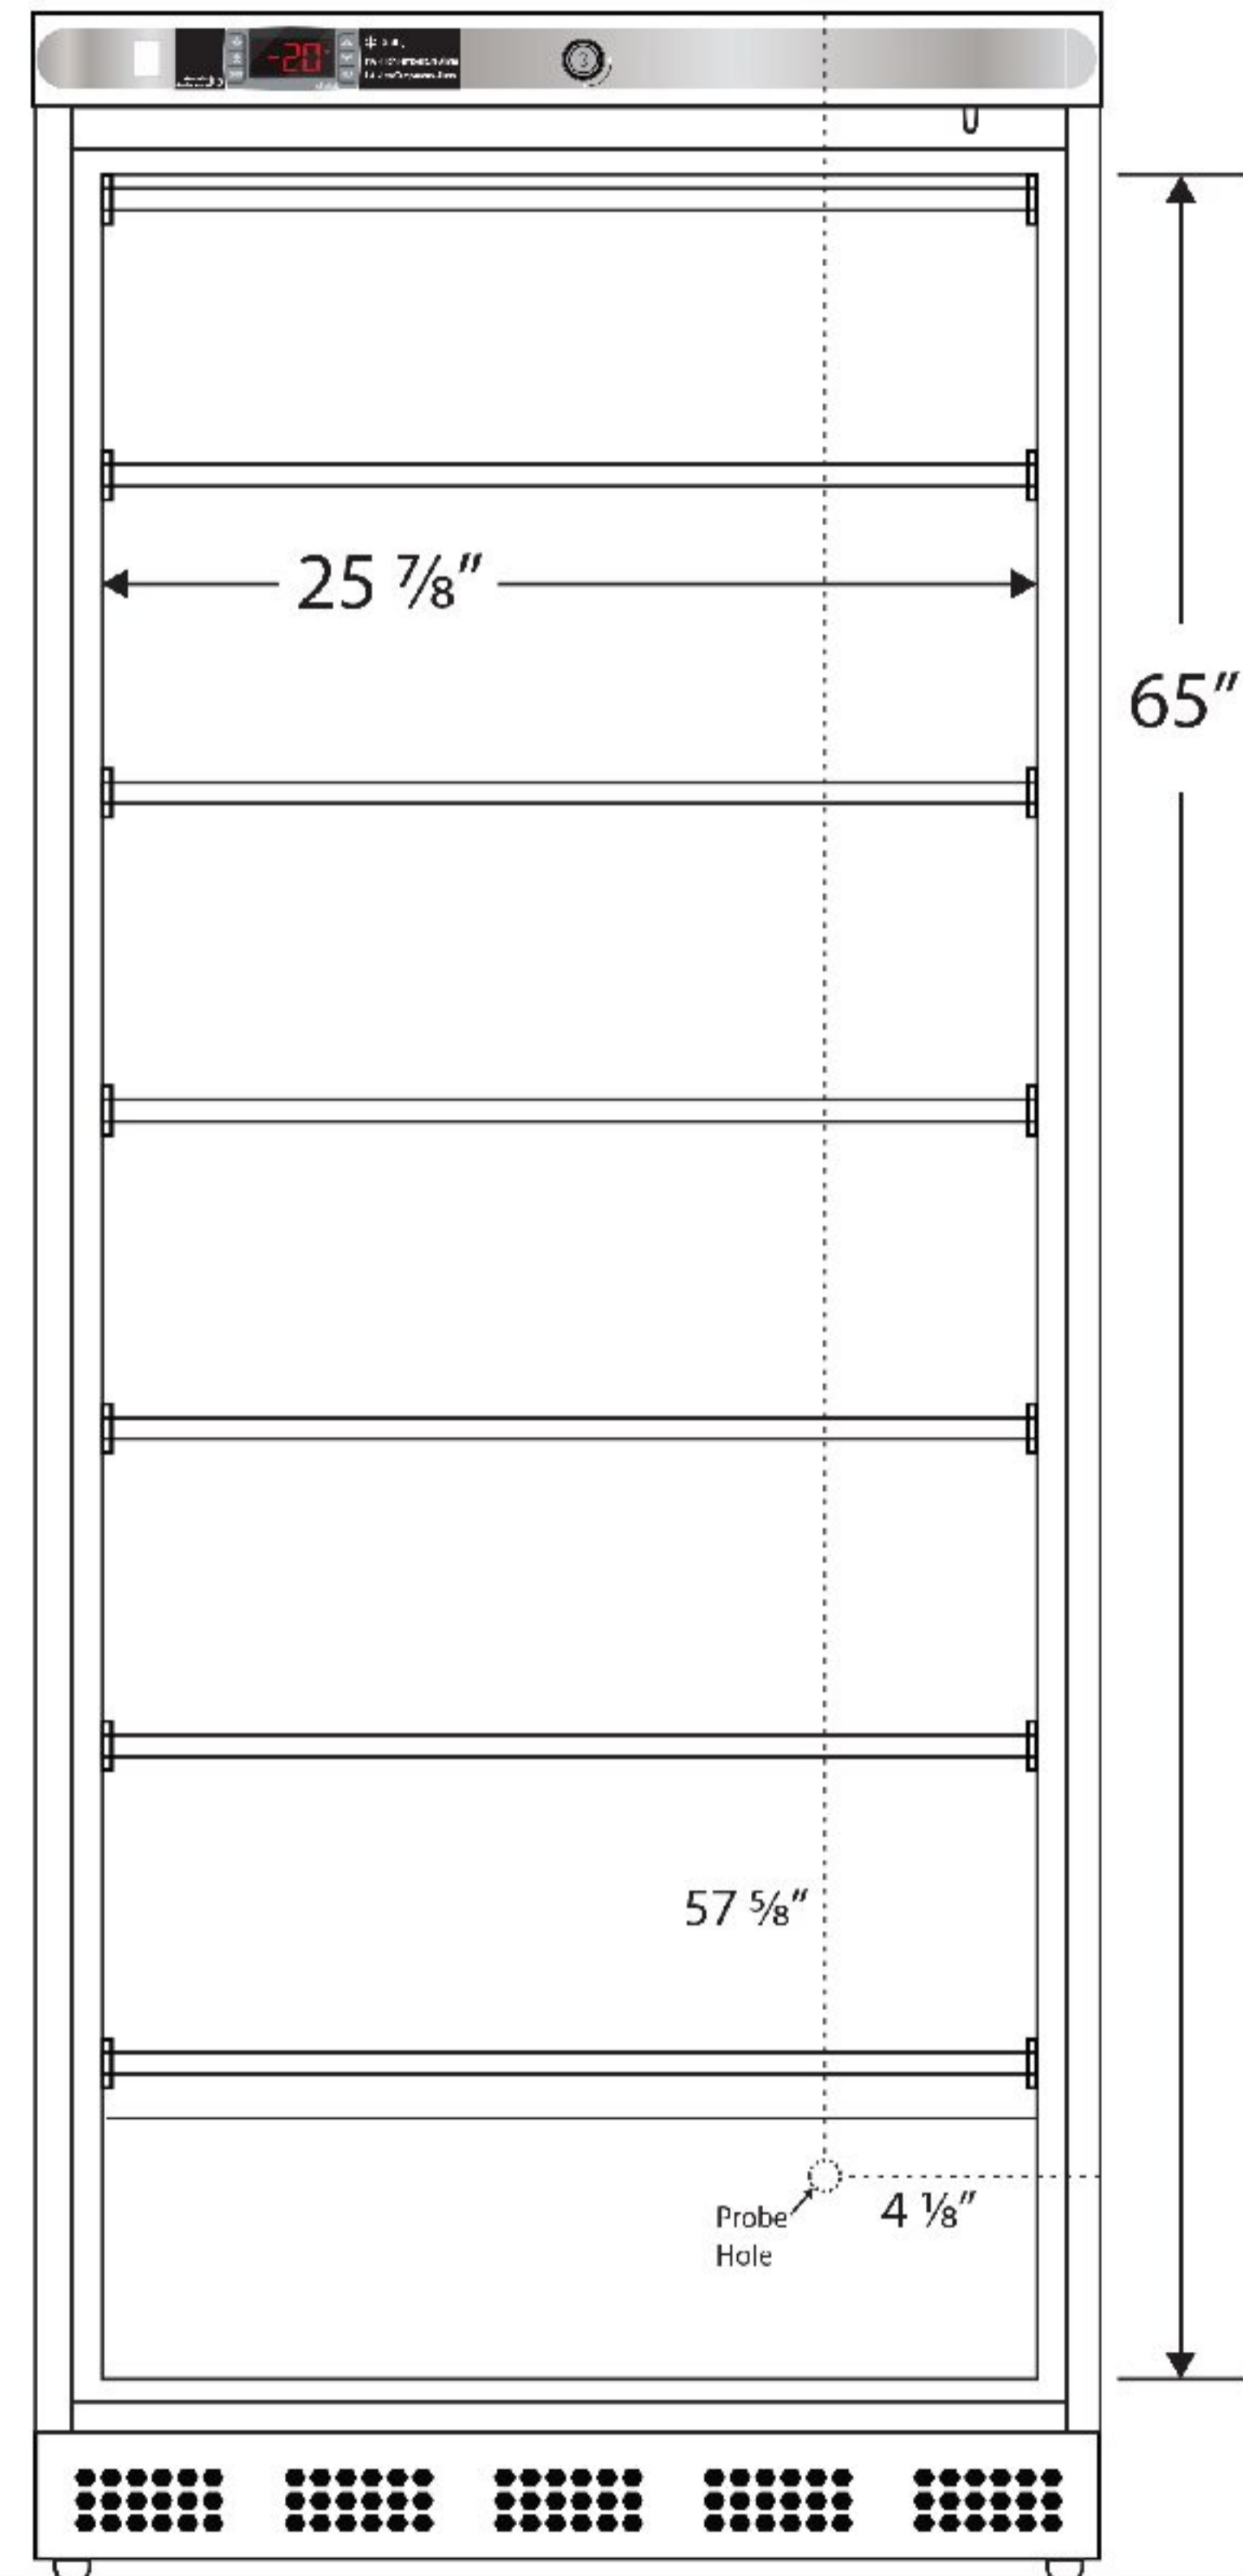

CUTSHEET

Interior BSI-HC-MFP-20

Front View

Side View

Cu. Ft	Defrost	Door	Int Door	Shelves	Interior Dim.			Refrigerant	H.P.	Amps	Weight
					W"	D"	H"				
20	Manual	1 Solid	0	6 Fixed	25 7/8	21 3/4	65	R290	1/2	1.96	207 lbs.

Note: Interior dimensions are estimates and subject to change without notice