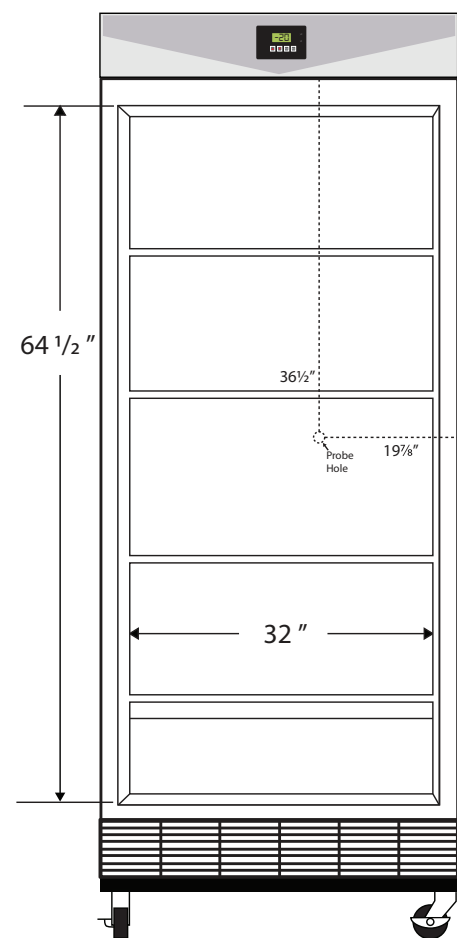

Front View

Side View

Cu. Ft	Defrost	Door	Int Door	Shelves	Interior Dim.			Refrigerant	H.P.	Amps	Weight
					W"	D"	H"				
30	Manual	1 Solid	5	4 Fixed	32	22	64 1/2	R404a	1/3	6	432 lbs.

Note: Interior dimensions are estimates and subject to change without notice