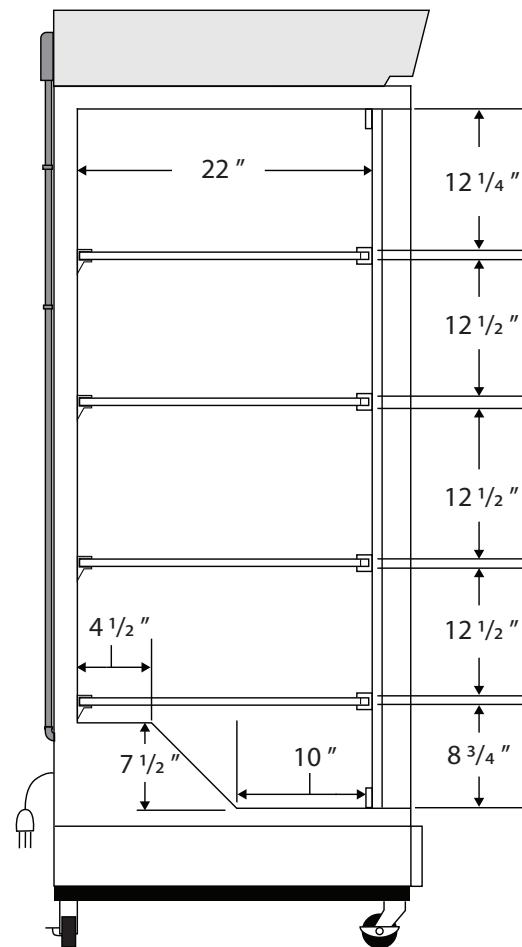

Front View

Side View

Cu. Ft	Defrost	Door	Int Door	Shelves	Interior Dim.			Refrigerant	H.P.	Amps	Weight
					W"	D"	H"				
30	Manual	1 Solid	5	4 Fixed	32	22	64 1/2	R404a	1/3	6	432 lbs.

Note: Interior dimensions are estimates and subject to change without notice