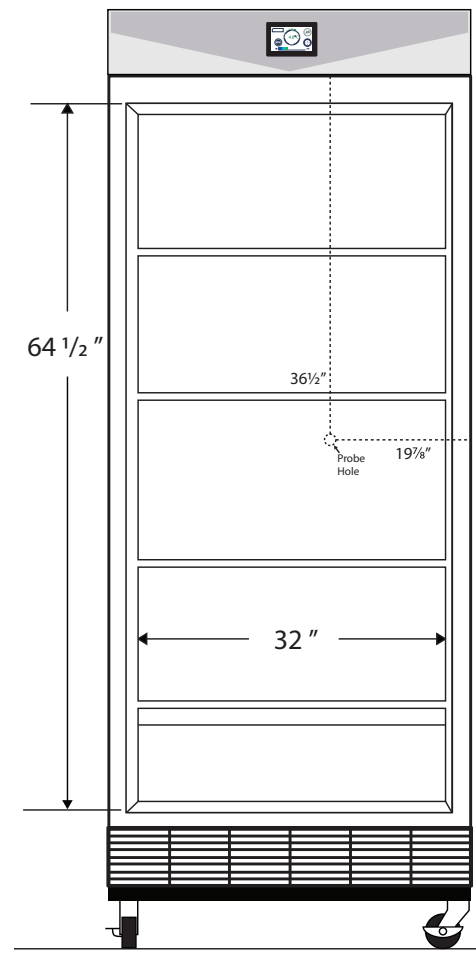

Interior BSI-MFP-30-TS

Front View

Side View

Cu. Ft	Defrost	Door	Int Door	Shelves	Interior Dim.			Refrigerant	H.P.	Amps	Weight
					W"	D"	H"				
30	Manual	1 Solid	5	4 Fixed	32	22	64 1/2	R404a	1/3	6	432 lbs.

Note: Interior dimensions are estimates and subject to change without notice