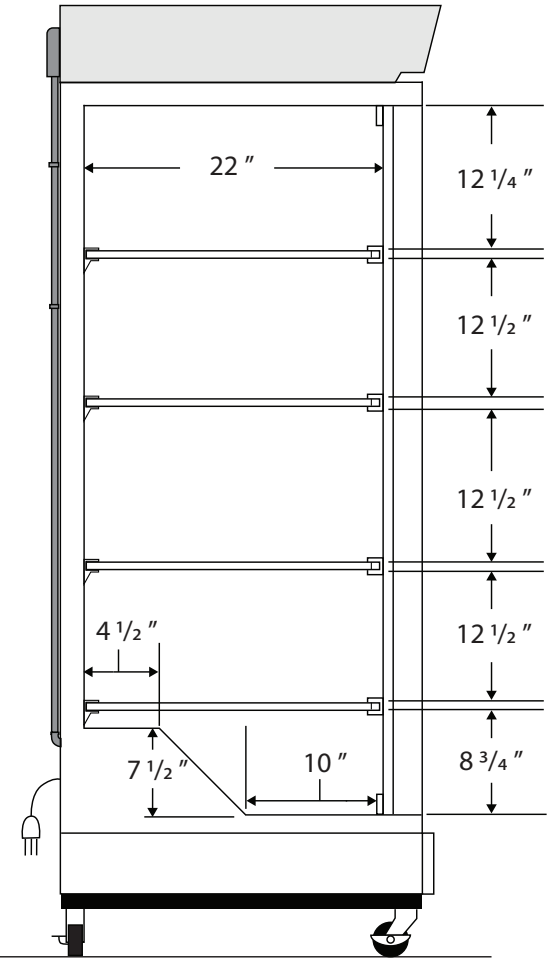

Interior BSI-MFP-30-TS

Front View

Side View

Cu. Ft	Defrost	Door	Int Door	Shelves	Interior Dim.			Refrigerant	H.P.	Amps	Weight
					W"	D"	H"				
30	Manual	1 Solid	5	4 Fixed	32	22	64 1/2	R404a	1/3	6	432 lbs.

Note: Interior dimensions are estimates and subject to change without notice