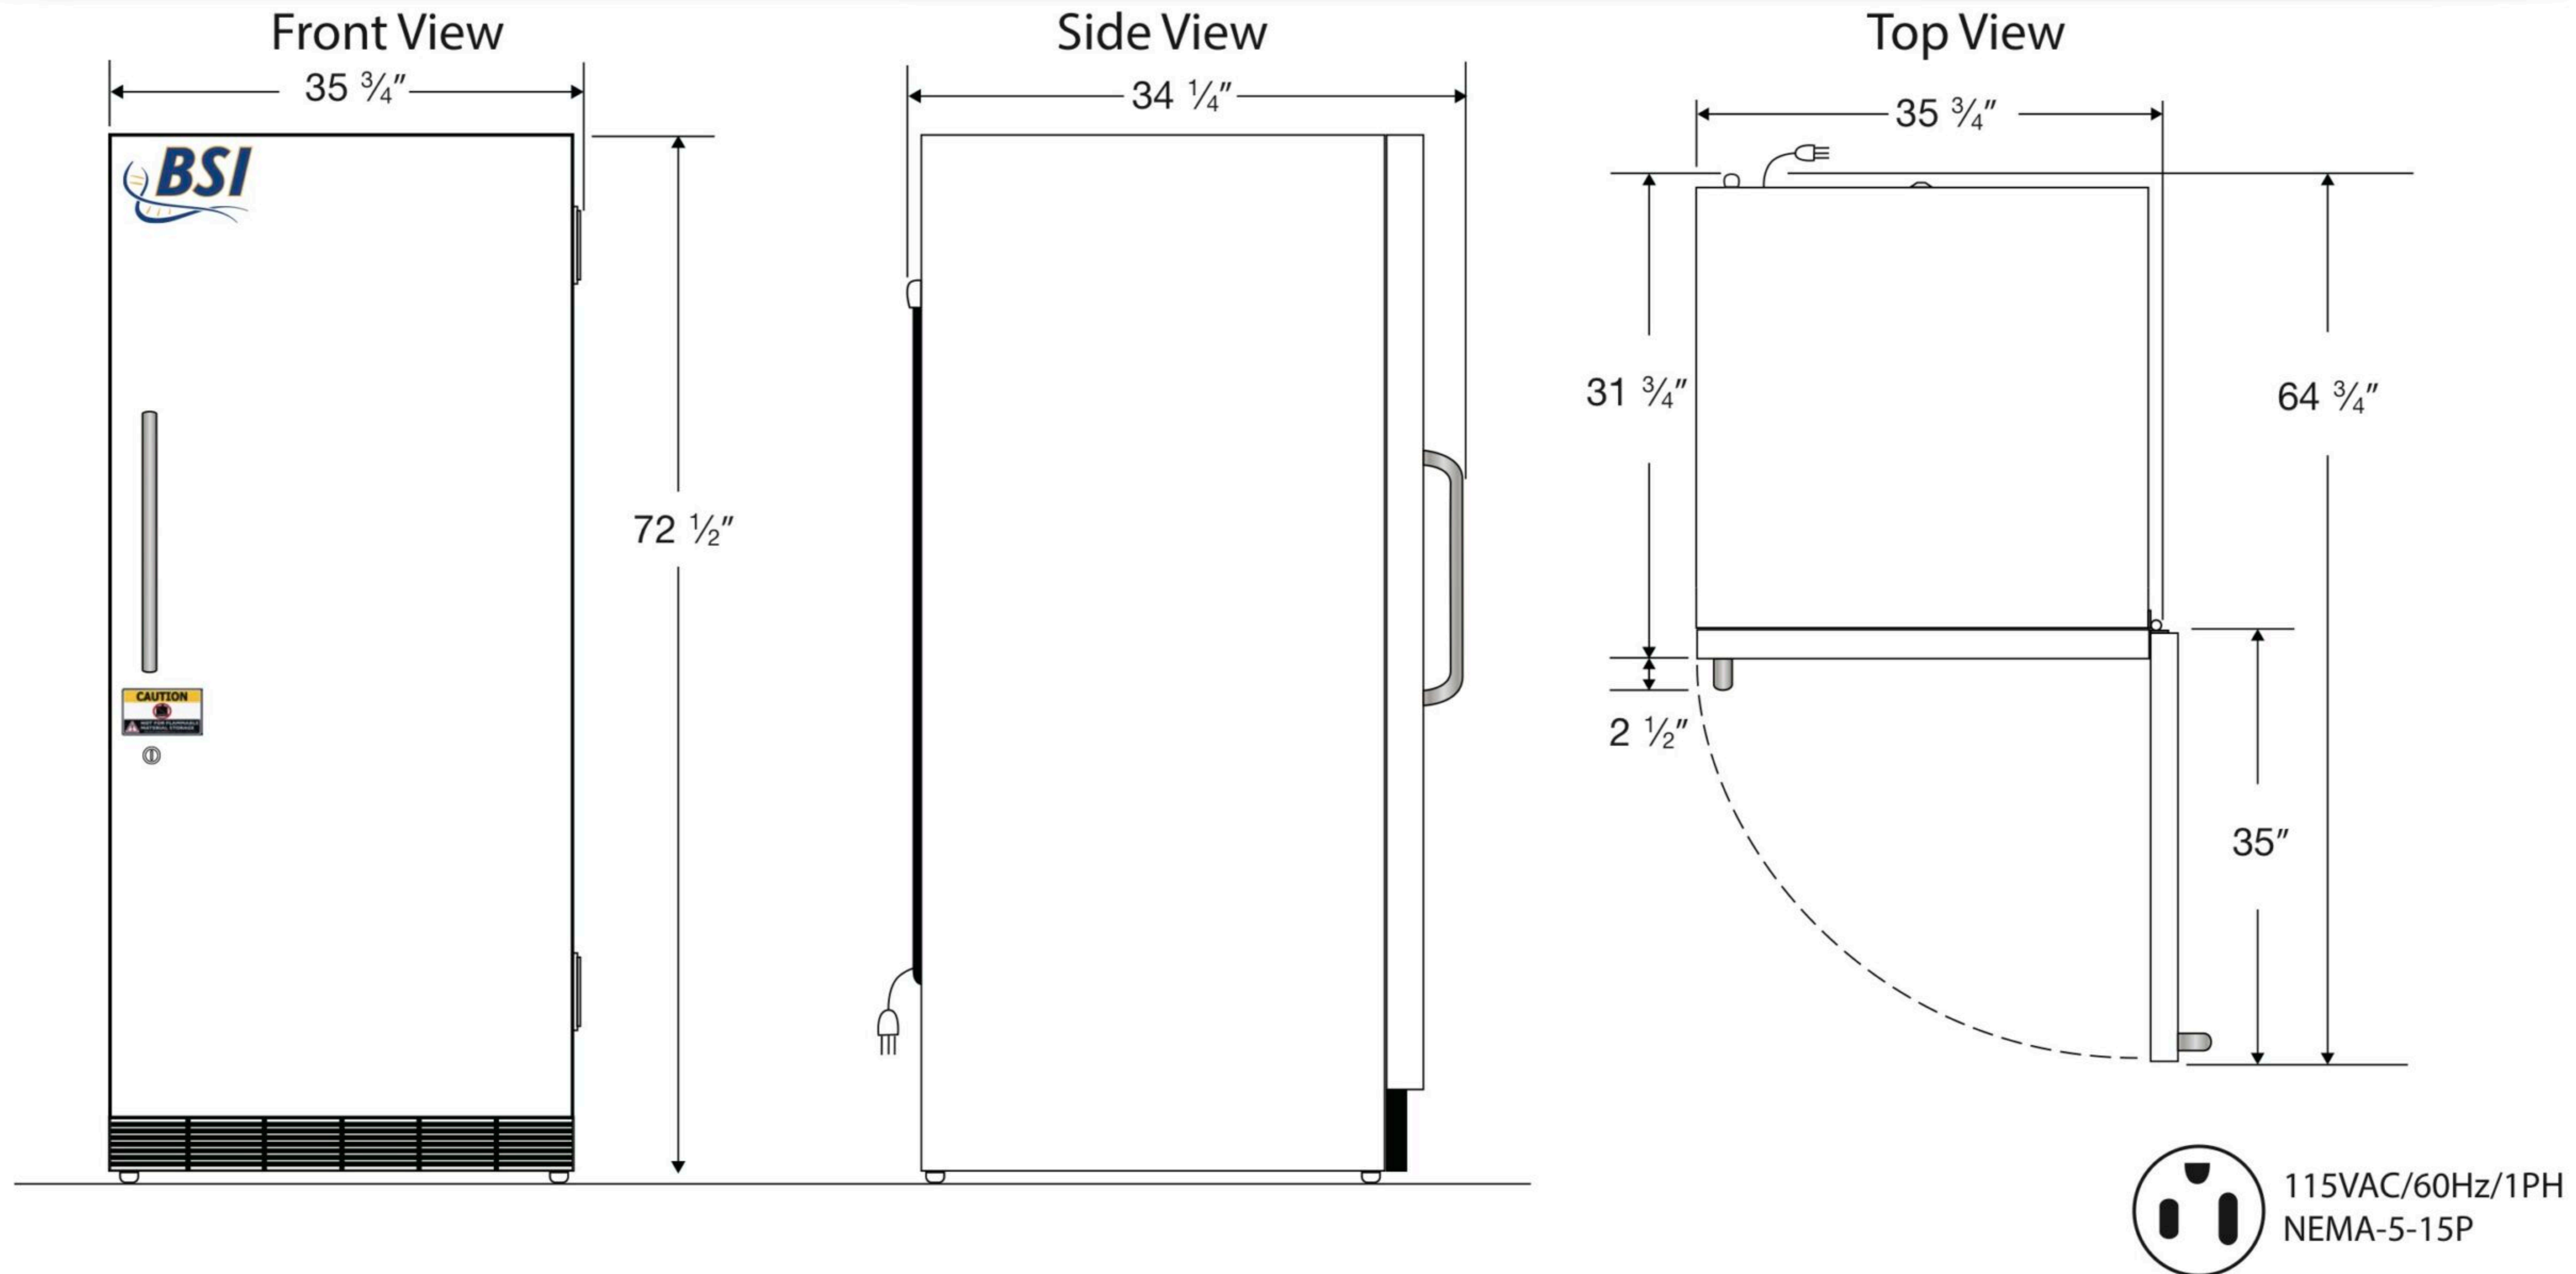

CUTSHEET

Exterior BSI-MFS-30

Cu. Ft	Defrost	Door	Int Door	Shelves	W"	D"	H"	Refrigerant	H.P.	Amps	Weight
30	Manual	1 Solid	0	3 Fixed/2 Adj	35 3/4	34 1/4	72 1/2	R404a	1/3	6	305 lbs.