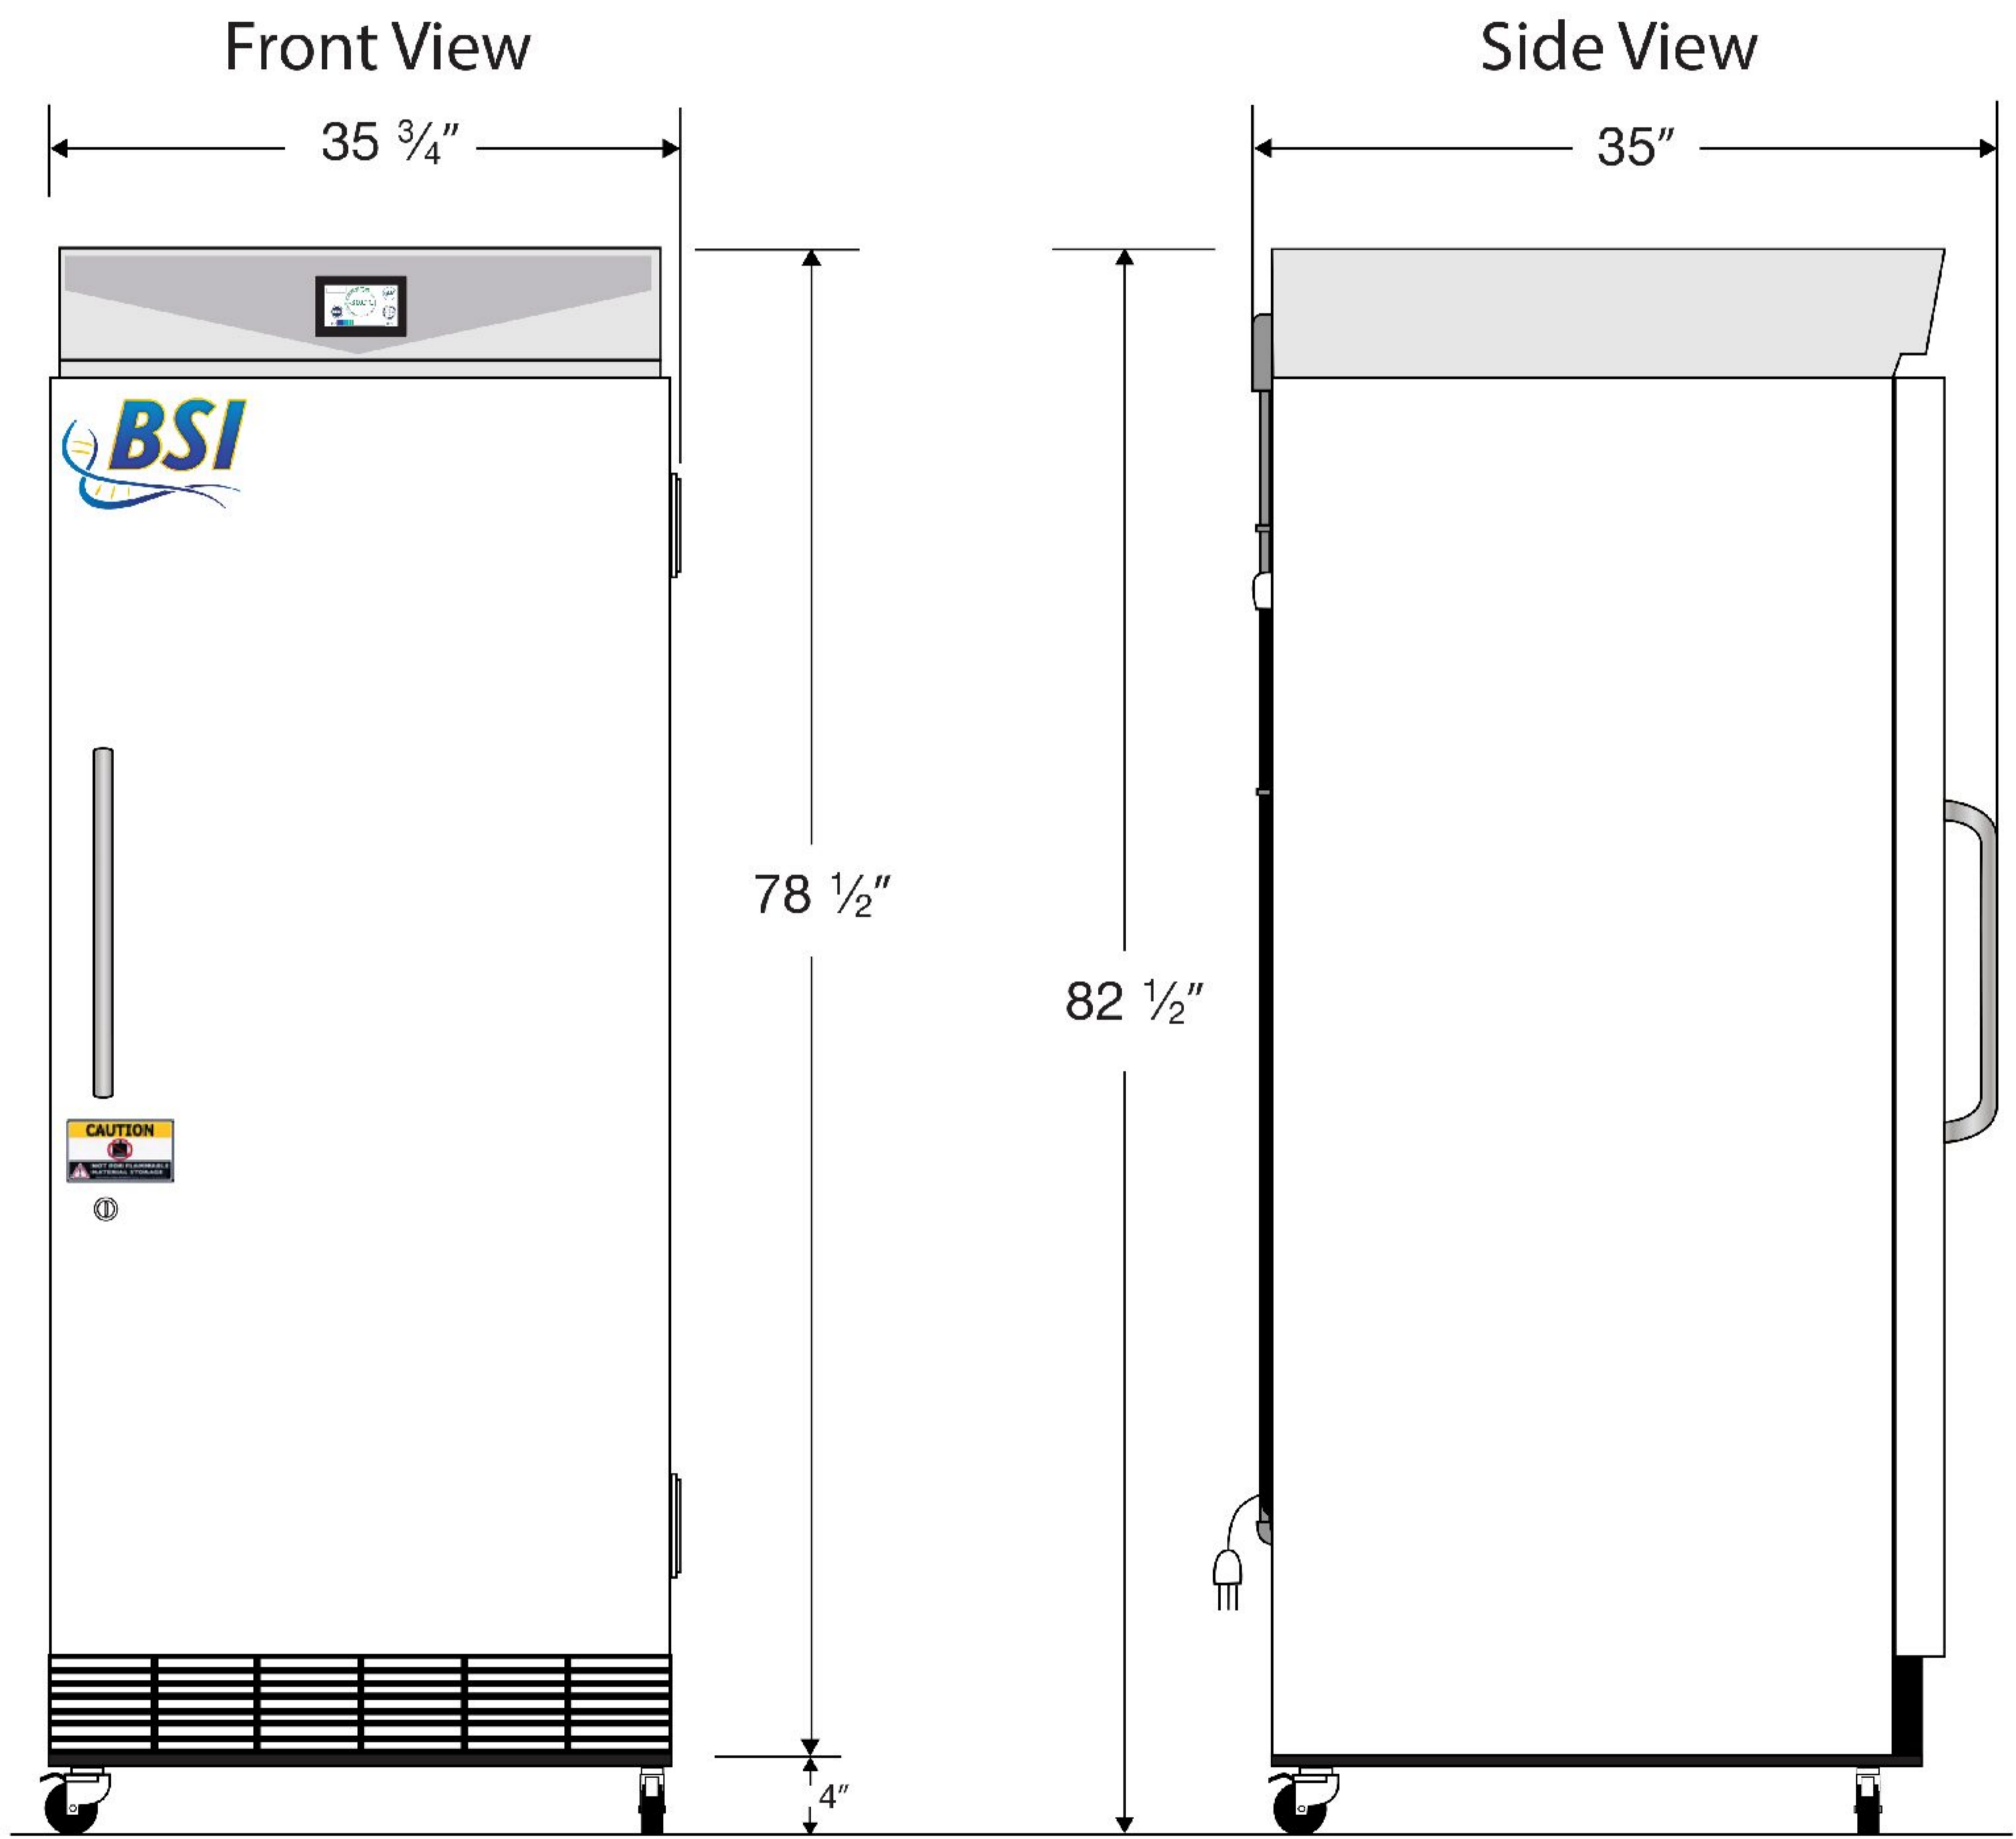

CUTSHEET

Exterior
BSI-MFP-3030TS

Cu. Ft	Defrost	Door	Int Door	Shelves	W"	D"	H"	Refrigerant	H.P.	Amps	Weight
30	Manual	1 Solid	5	4 Fixed	35 3/4	35	82 1/2	R404a	1/3	6	432 lbs.