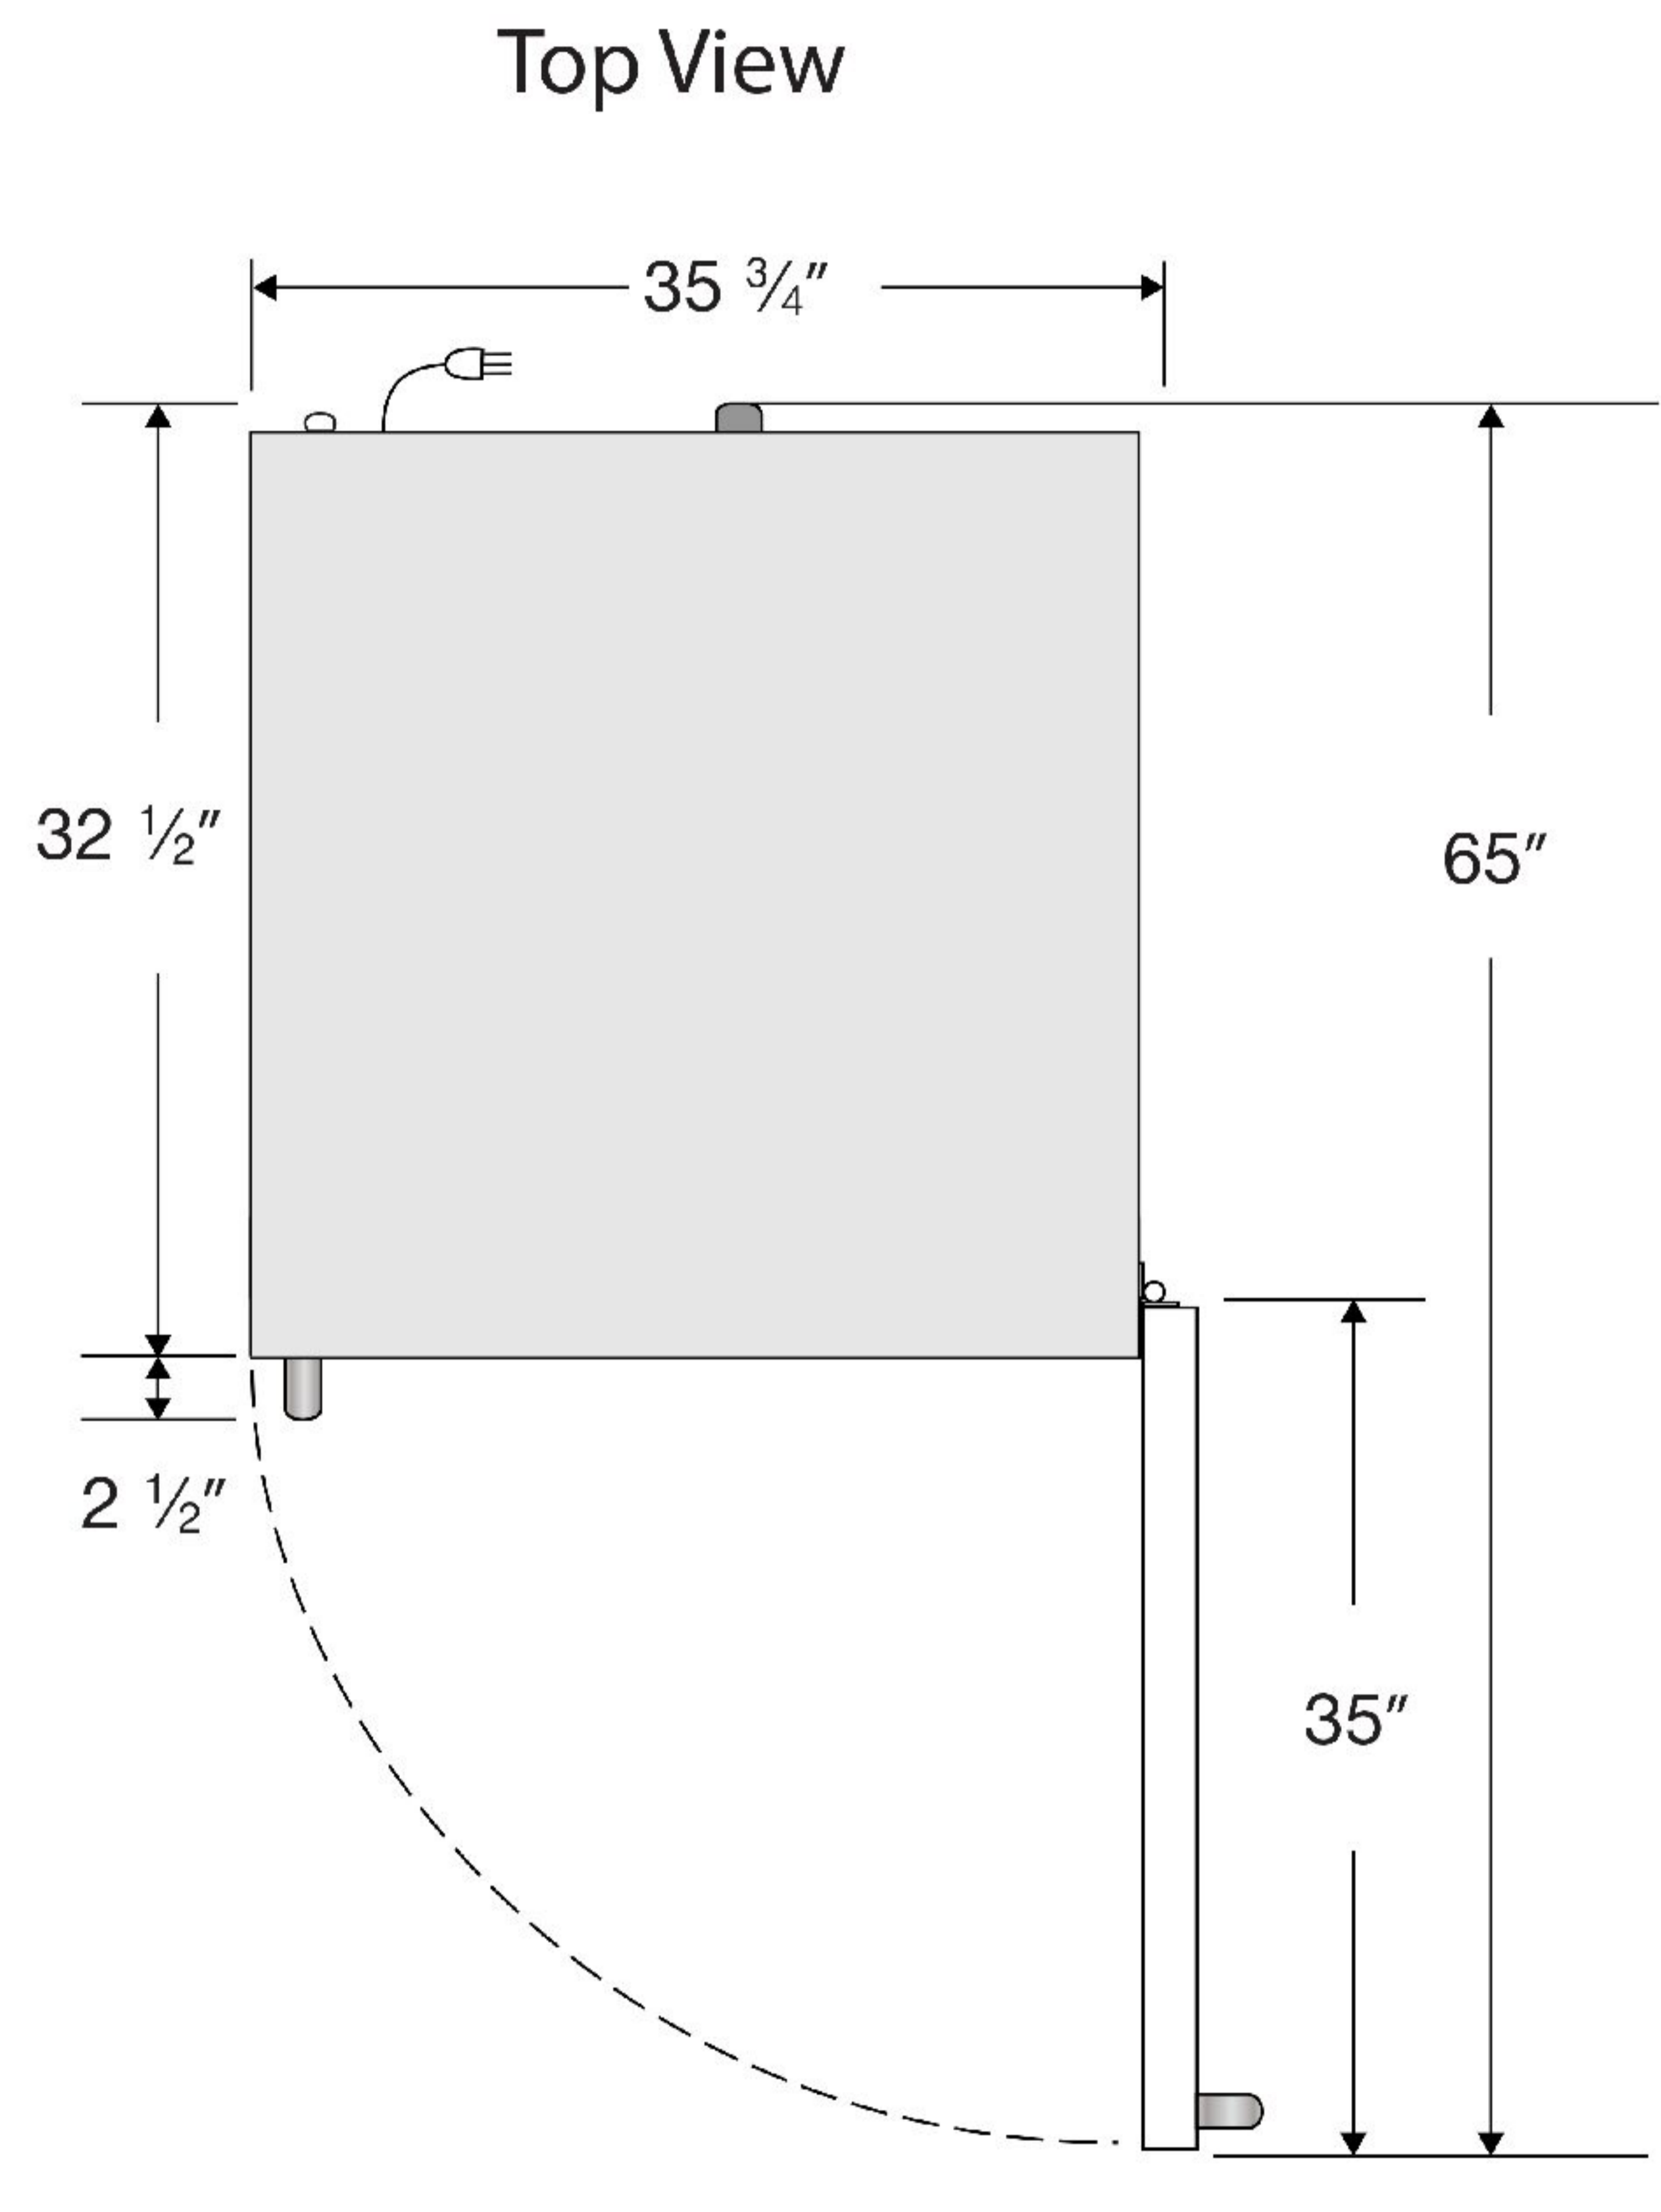

CUTSHEET

Exterior
BSI-MFP-3030TS

Cu. Ft	Defrost	Door	Int Door	Shelves	W"	D"	H"	Refrigerant	H.P.	Amps	Weight
30	Manual	1 Solid	5	4 Fixed	35 3/4	35	82 1/2	R404a	1/3	6	432 lbs.