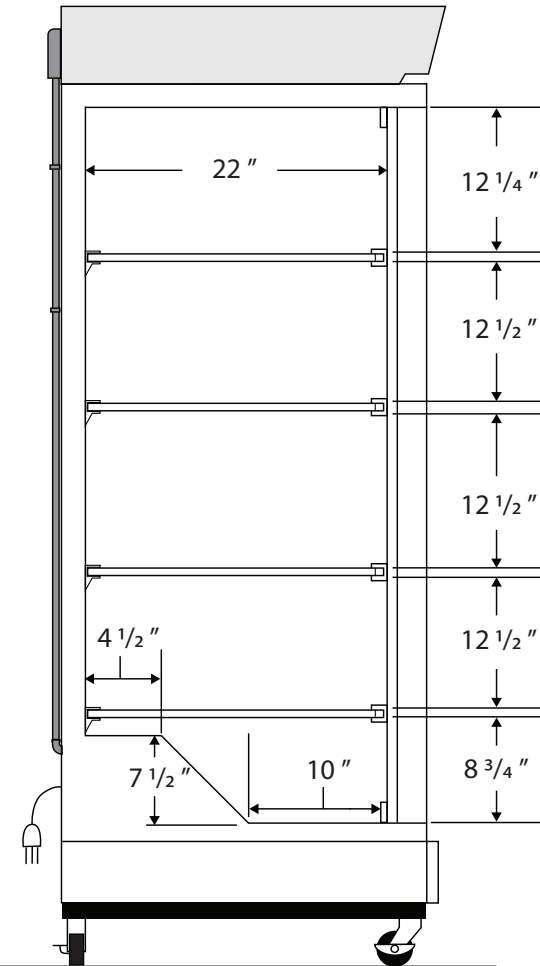

Interior BSI-MFP-3030-TS

Front View

Side View

115VAC/60Hz/1PH
NEMA-5-15P

Cu. Ft	Defrost	Door	Int Door	Shelves	Interior Dim.			Refrigerant	H.P.	Amps	Weight
					W"	D"	H"				
30	Manual	1 Solid	5	4 Fixed	32	22	64 1/2	R404a	1/3	6	432 lbs.

Note: Interior dimensions are estimates and subject to change without notice