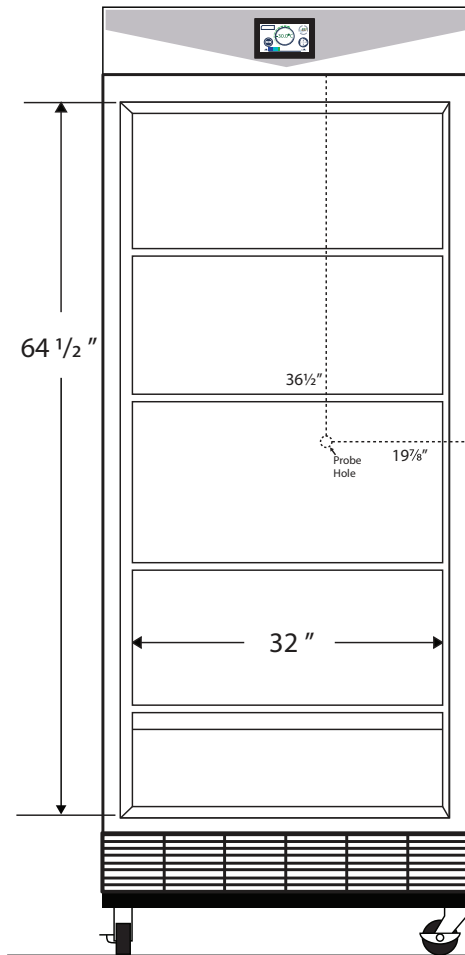

Interior BSI-MFP-3030-TS

Front View

Side View

115VAC/60Hz/1PH
NEMA-5-15P

Cu. Ft	Defrost	Door	Int Door	Shelves	Interior Dim.			Refrigerant	H.P.	Amps	Weight
					W"	D"	H"				
30	Manual	1 Solid	5	4 Fixed	32	22	64 1/2	R404a	1/3	6	432 lbs.

Note: Interior dimensions are estimates and subject to change without notice