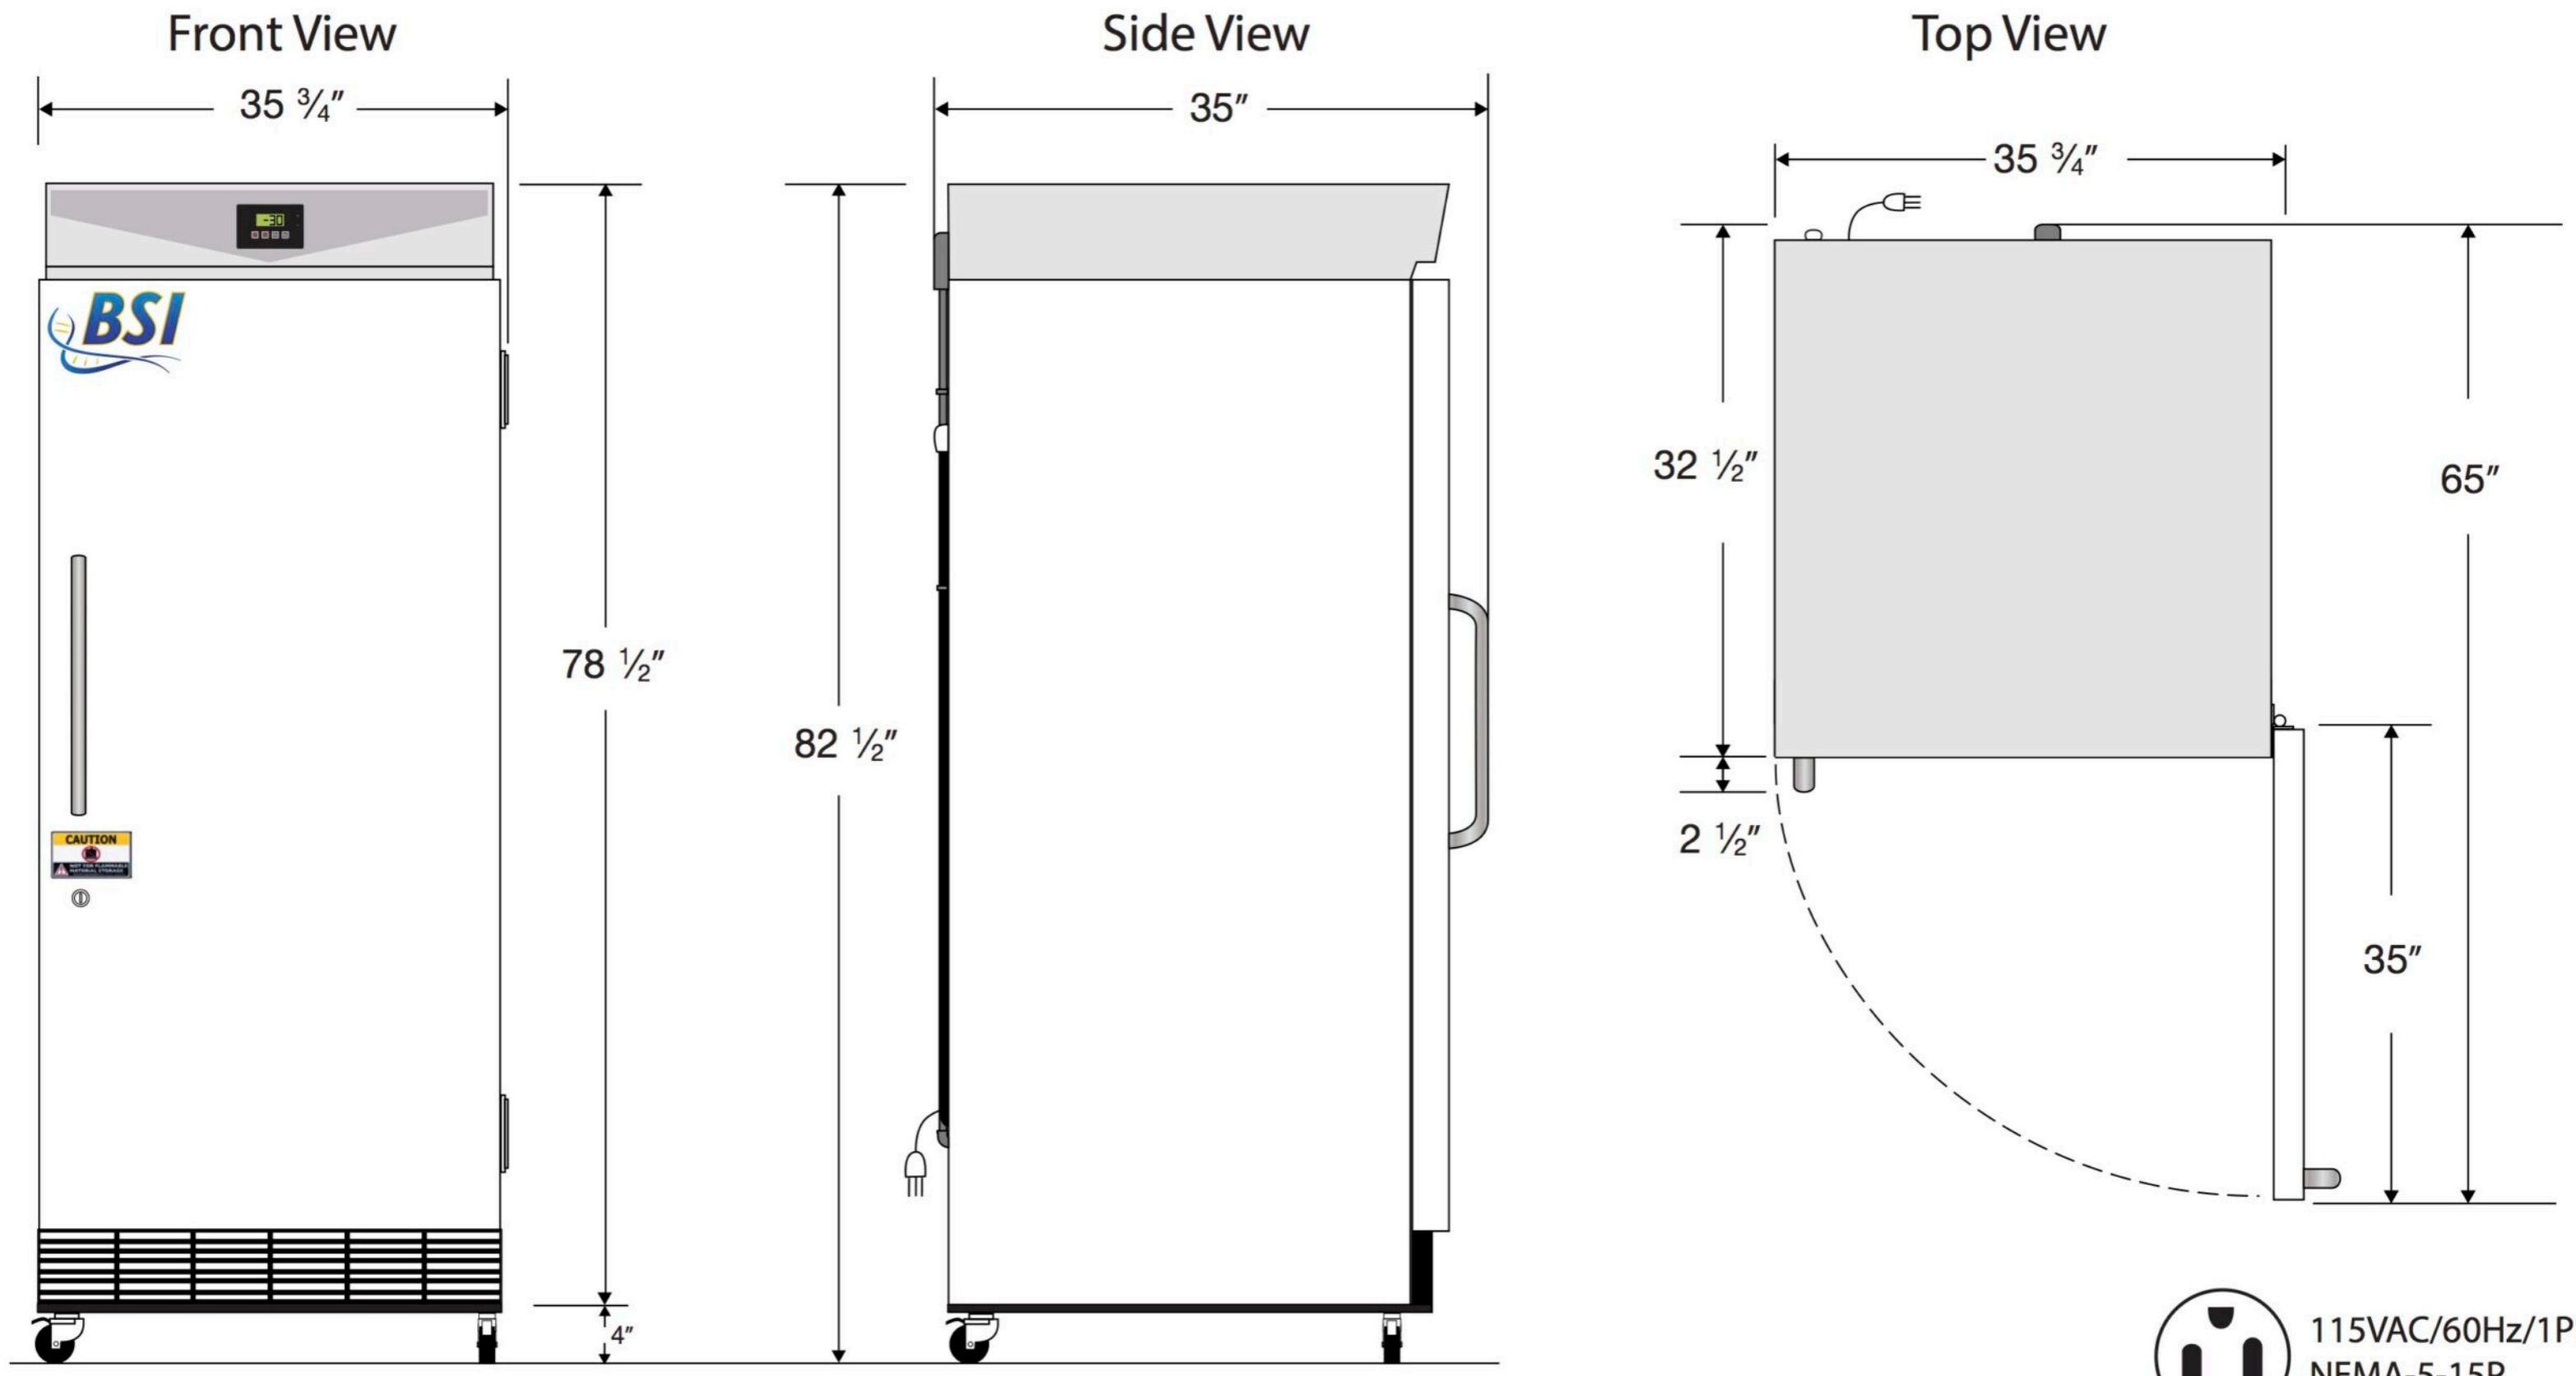

CUTSHEET

Exterior
BSI-MFP-3030

Cu. Ft	Defrost	Door	Int Door	Shelves	W"	D"	H"	Refrigerant	H.P.	Amps	Weight
30	Manual	1 Solid	5	4 Fixed	35 3/4	35	82 1/2	R404a	1/3	6	432 lbs.