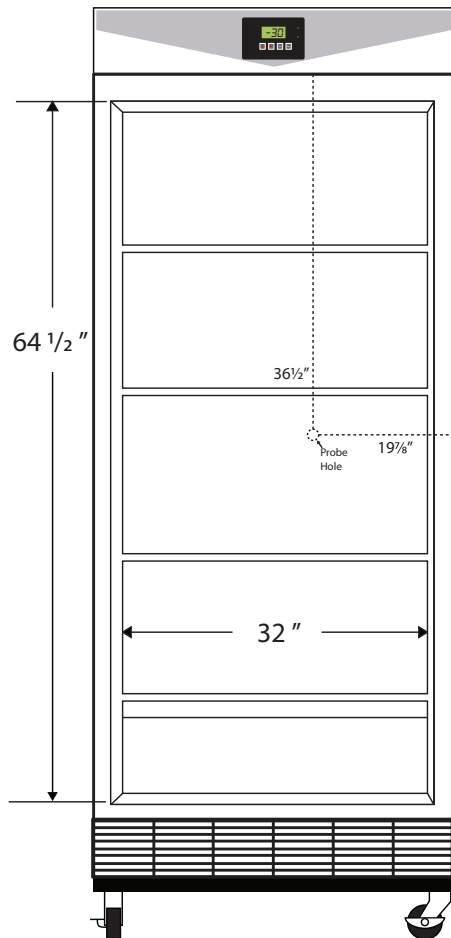

Interior BSI-MFP-3030

Front View

Side View

Cu. Ft	Defrost	Door	Int Door	Shelves	Interior Dim.			Refrigerant	H.P.	Amps	Weight
					W"	D"	H"				
30	Manual	1 Solid	5	4 Fixed	32	22	64 1/2	R404a	1/3	6	432 lbs.

Note: Interior dimensions are estimates and subject to change without notice