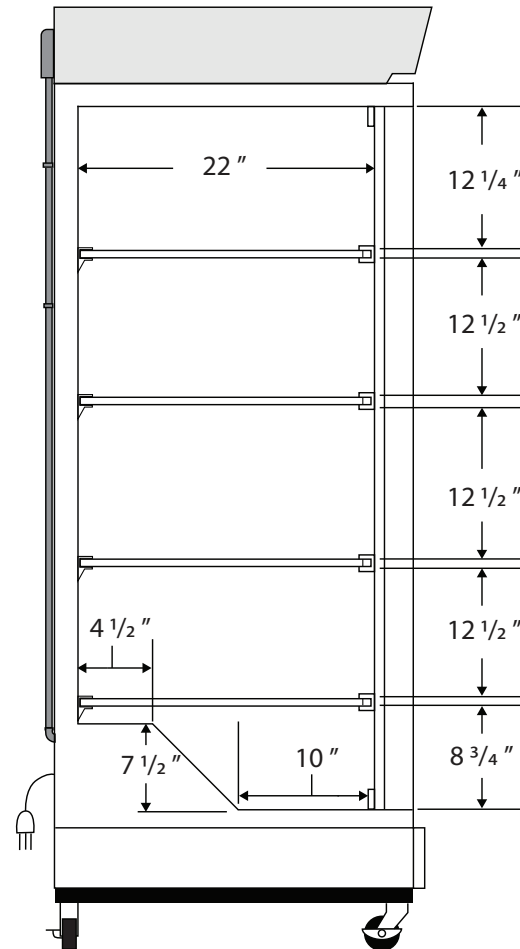

Interior BSI-MFP-3030

Front View

Side View

Cu. Ft	Defrost	Door	Int Door	Shelves	Interior Dim.			Refrigerant	H.P.	Amps	Weight
					W"	D"	H"				
30	Manual	1 Solid	5	4 Fixed	32	22	64 1/2	R404a	1/3	6	432 lbs.

Note: Interior dimensions are estimates and subject to change without notice