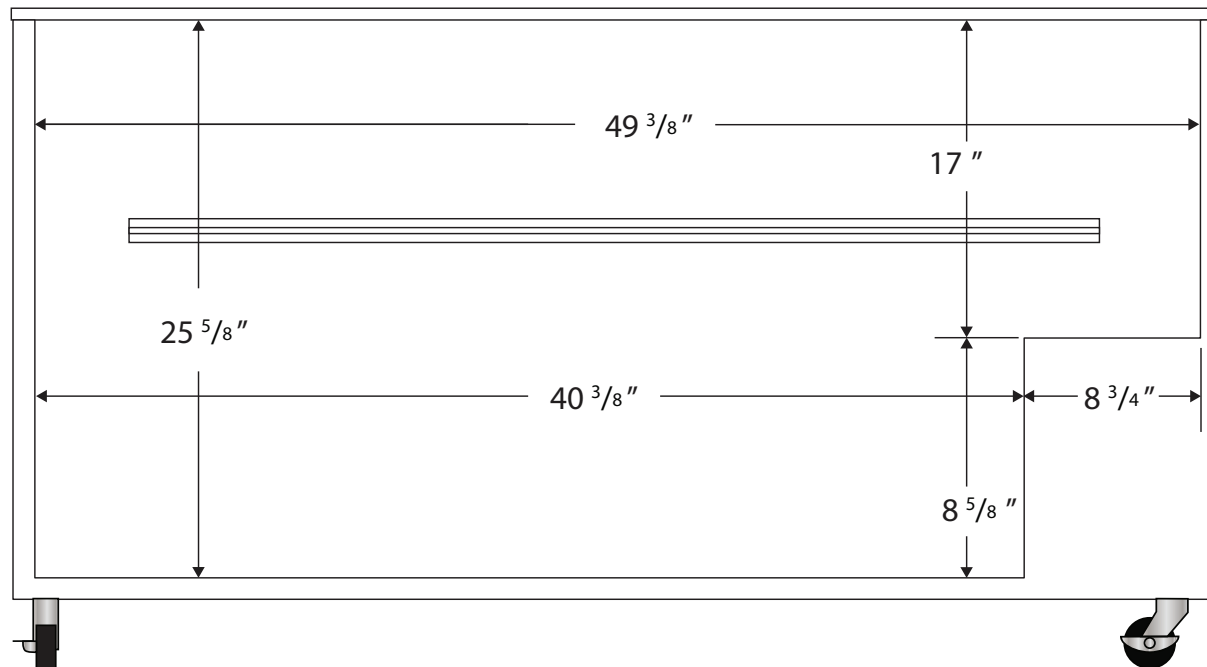

Interior BSI-MFS-15-C

Front View

Side View

Cu. Ft	Defrost	Door	Int Door	Shelves	Interior Dim.			Refrigerant	H.P.	Amps	Weight
					W"	D"	H"				
15	Manual	1 Solid	0	2 Baskets	$49 \frac{3}{8}''$	$21 \frac{1}{2}''$	$25 \frac{5}{8}''$	R600a	$\frac{1}{4}$	5	137 lbs.