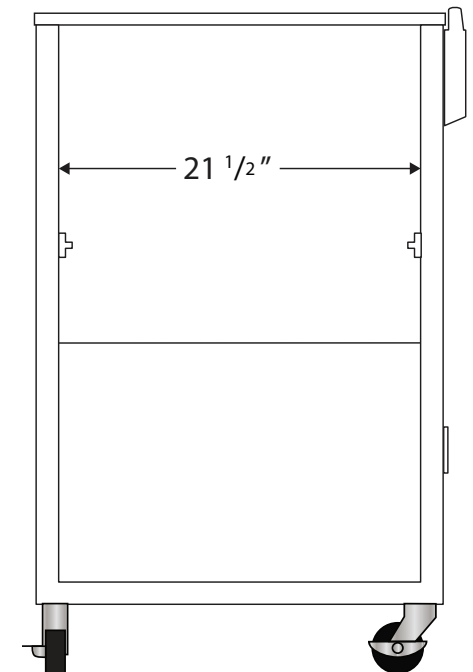

Interior BSI-MFS-15-C

Front View

Side View

Cu. Ft	Defrost	Door	Int Door	Shelves	Interior Dim.			Refrigerant	H.P.	Amps	Weight
					W"	D"	H"				
15	Manual	1 Solid	0	2 Baskets	$49 \frac{3}{8}''$	$21 \frac{1}{2}''$	$25 \frac{5}{8}''$	R600a	$\frac{1}{4}$	5	137 lbs.