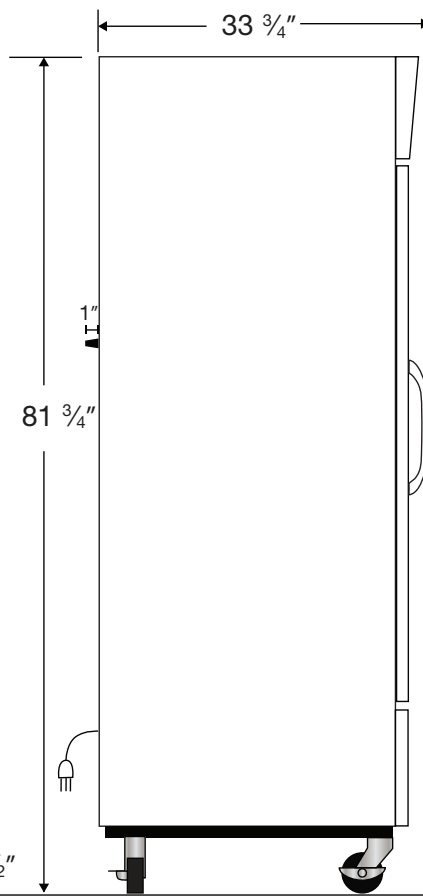

Exterior BSI-HC-LP-36

Front View

Side View

Top View

115VAC/60Hz/1PH
NEMA-5-15P

Cu. Ft	Defrost	Door	Int Door	Shelves	W"	D"	H"	Refrigerant	H.P.	Amps	Weight
36	Cycle	2 Glass	0	8 Adj	39 5/8	34 3/4	81 3/4	R290	1/4	4.5	355 lbs.