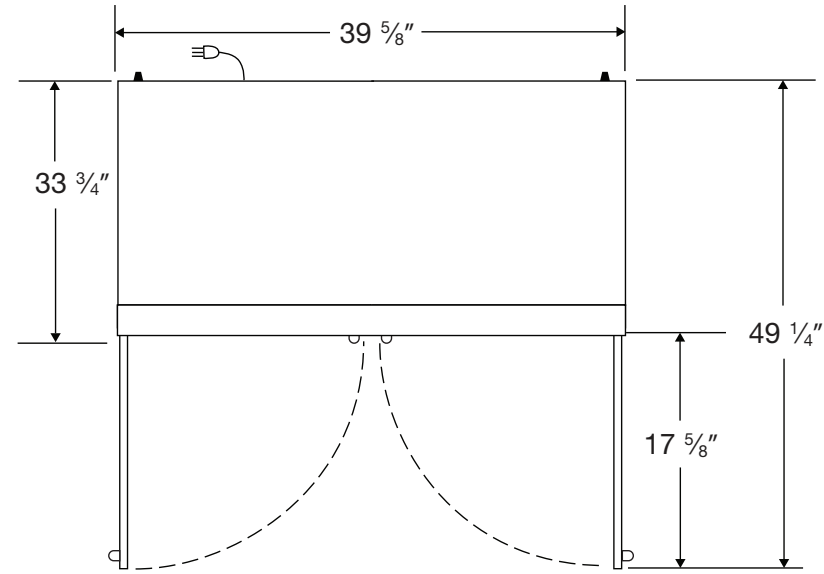

Exterior BSI-HC-LP-36

Front View

Side View

Top View

115VAC/60Hz/1PH
NEMA-5-15P

Cu. Ft	Defrost	Door	Int Door	Shelves	W"	D"	H"	Refrigerant	H.P.	Amps	Weight
36	Cycle	2 Glass	0	8 Adj	39 5/8	34 3/4	81 3/4	R290	1/4	4.5	355 lbs.