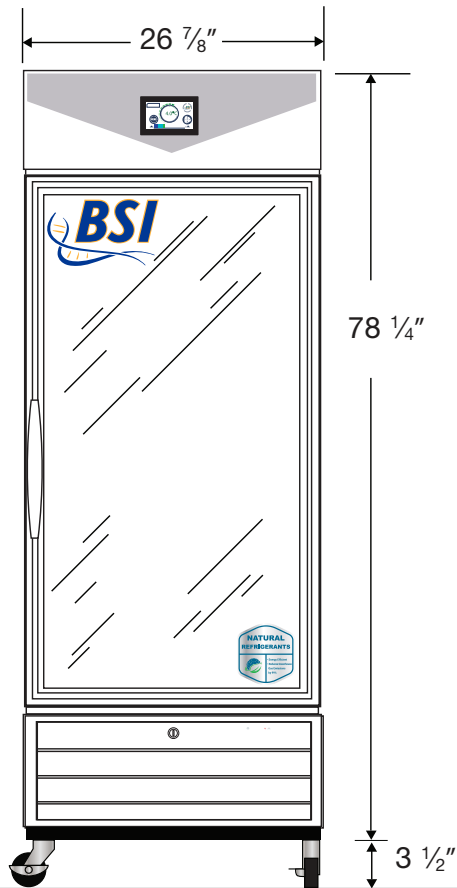

Exterior BSI-HC-LP-23-TS

Front View

Side View

Top View

115VAC/60Hz/1PH
NEMA-5-15P

Cu. Ft	Defrost	Door	Int Door	Shelves	W"	D"	H"	Refrigerant	H.P.	Amps	Weight
23	Cycle	1 Glass	0	4 Adj	26 7/8	34 3/4	81 3/4	R290	1/5	3	296 lbs.