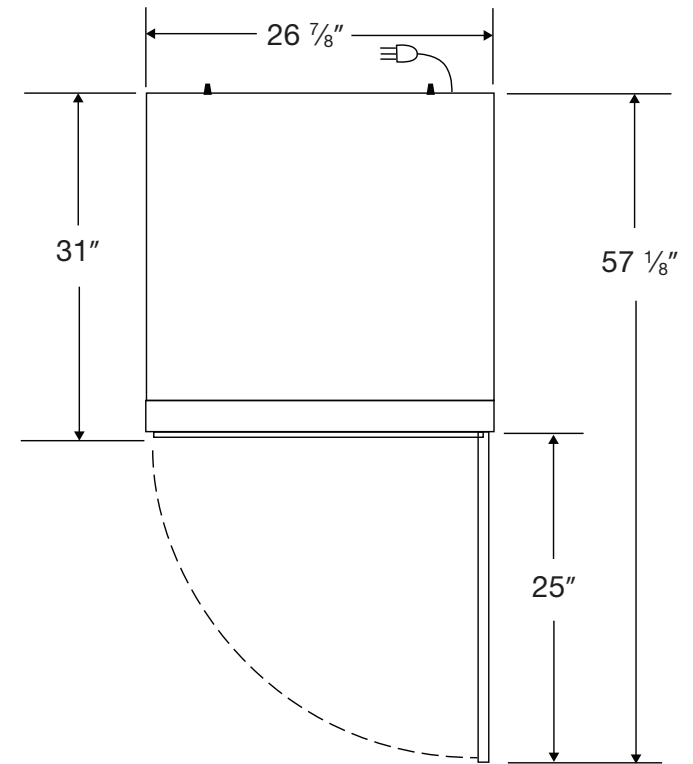

Exterior BSI-HC-LP-23-TS

Front View

Side View

Top View

115VAC/60Hz/1PH
NEMA-5-15P

Cu. Ft	Defrost	Door	Int Door	Shelves	W"	D"	H"	Refrigerant	H.P.	Amps	Weight
23	Cycle	1 Glass	0	4 Adj	26 7/8	34 3/4	81 3/4	R290	1/5	3	296 lbs.