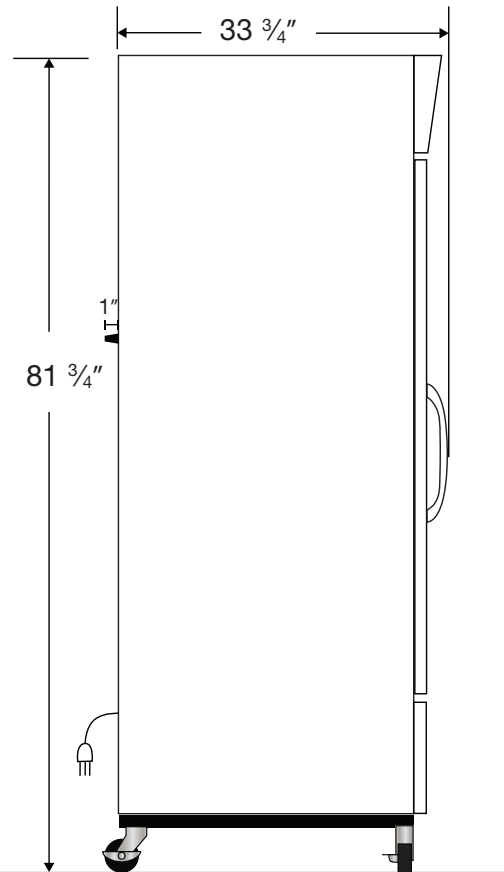

Exterior BSI-HC-LP-23-TS

Front View

Side View

Top View

115VAC/60Hz/1PH
NEMA-5-15P

Cu. Ft	Defrost	Door	Int Door	Shelves	W"	D"	H"	Refrigerant	H.P.	Amps	Weight
23	Cycle	1 Glass	0	4 Adj	26 7/8	34 3/4	81 3/4	R290	1/5	3	296 lbs.