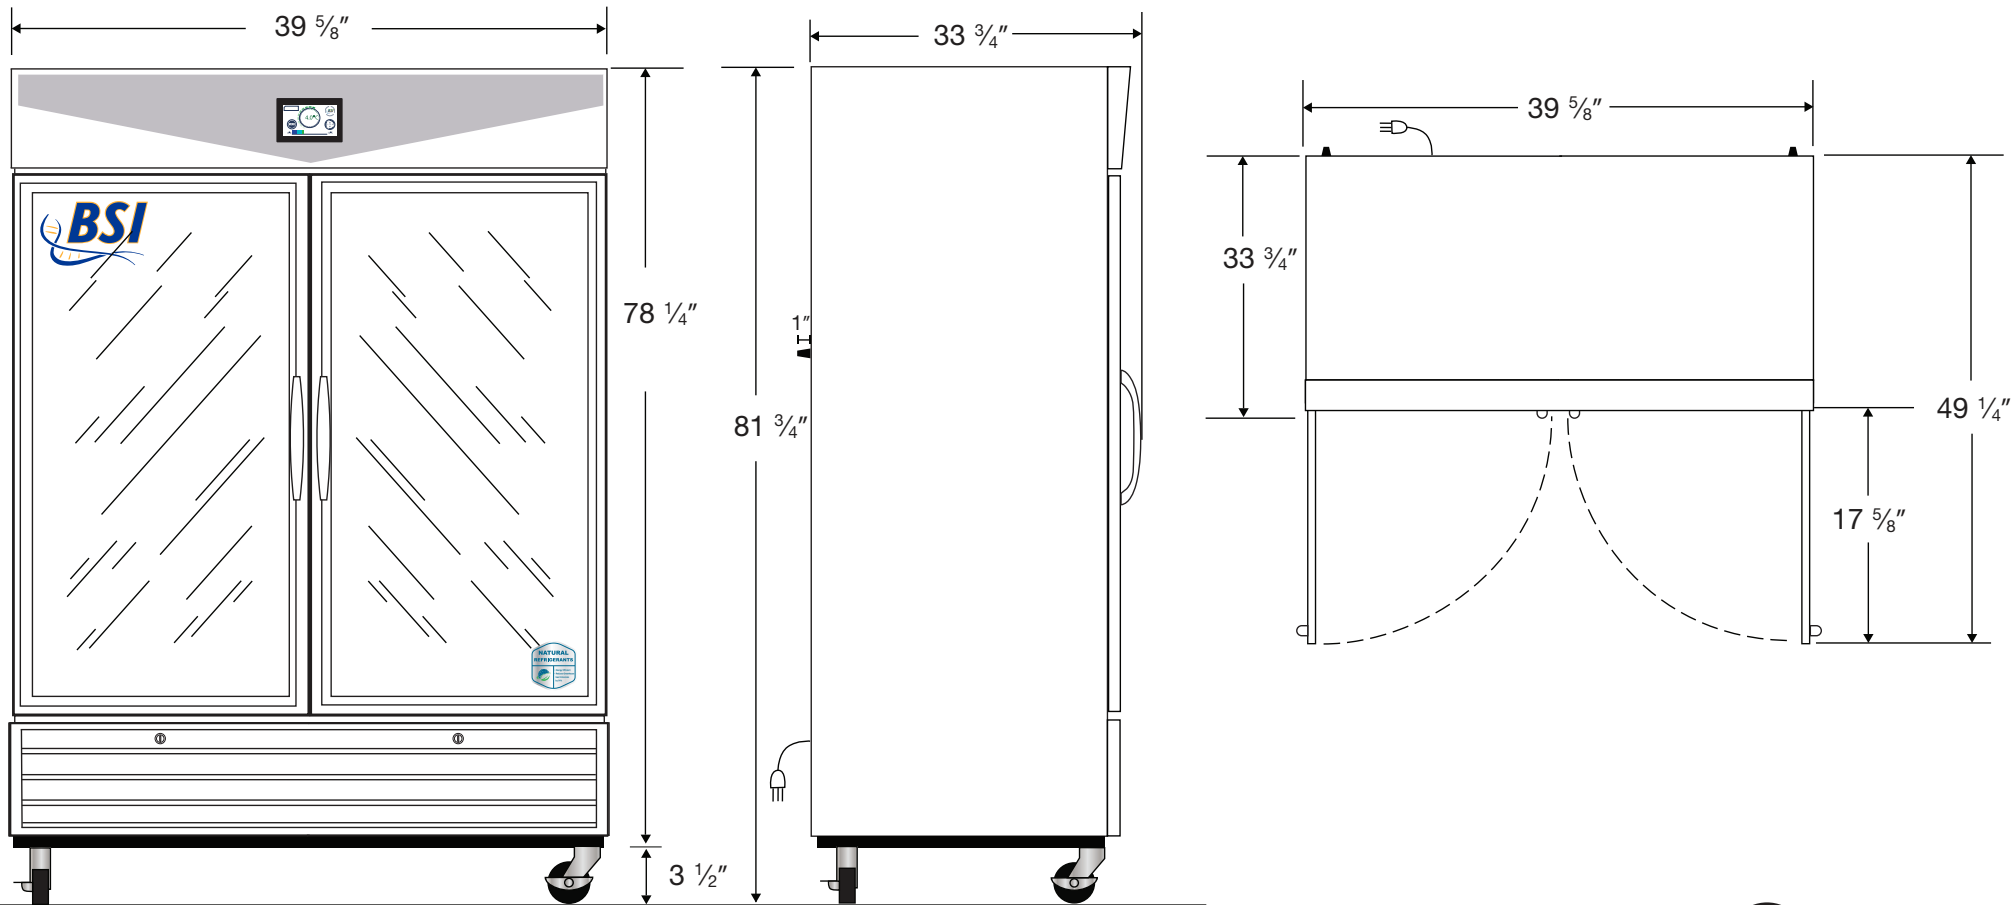

CUTSHEET

# Exterior BSI-HC-LP-36-TS

Front View

Side View

Top View

Cu. Ft	Defrost	Door	Int Door	Shelves	W"	D"	H"	Refrigerant	H.P.	Amps	Weight
36	Cycle	2 Glass	0	8 Adj	39 5/8	34 3/4	81 3/4	R290	1/4	4.5	355 lbs.