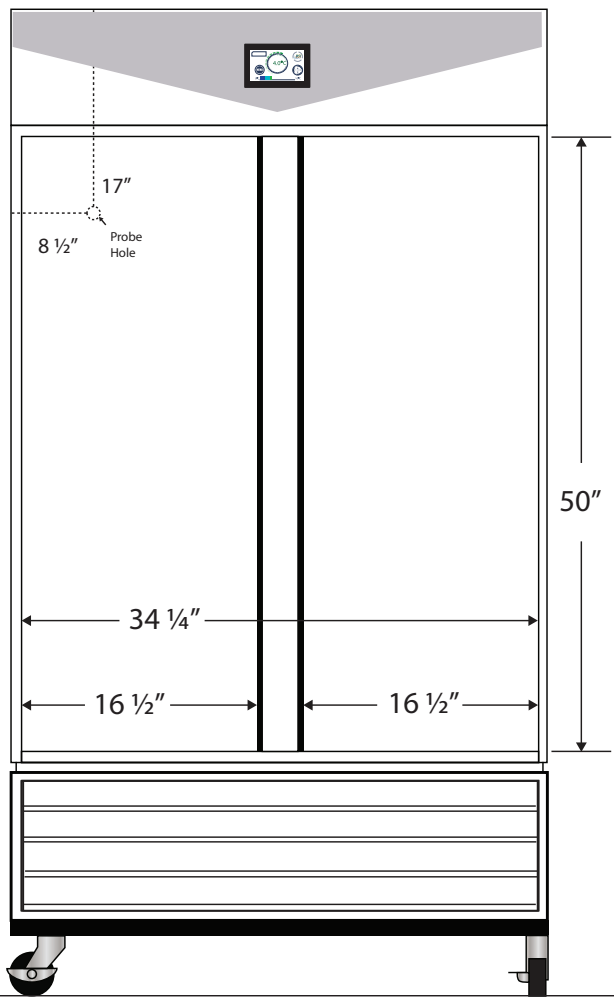

CUTSHEET

Interior BSI-HC-LP-33-TS

Front View

Side View

Cu. Ft	Defrost	Door	Int Door	Shelves	Interior Dim.			Refrigerant	H.P.	Amps	Weight
					W"	D"	H"				
33	Cycle	2 Glass (Sliding)	0	8 Adj	34 1/4	23 3/4	52 1/2	R290	1/4	4.5	369 lbs.

Note: Interior dimensions are estimates and subject to change without notice