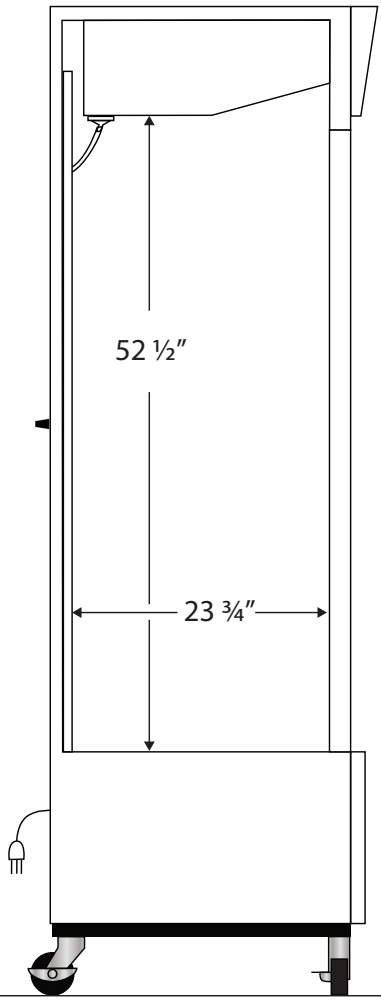

CUTSHEET

Interior BSI-HC-LP-33-TS

Front View

Side View

Cu. Ft	Defrost	Door	Int Door	Shelves	Interior Dim.			Refrigerant	H.P.	Amps	Weight
					W"	D"	H"				
33	Cycle	2 Glass (Sliding)	0	8 Adj	34 1/4	23 3/4	52 1/2	R290	1/4	4.5	369 lbs.

Note: Interior dimensions are estimates and subject to change without notice