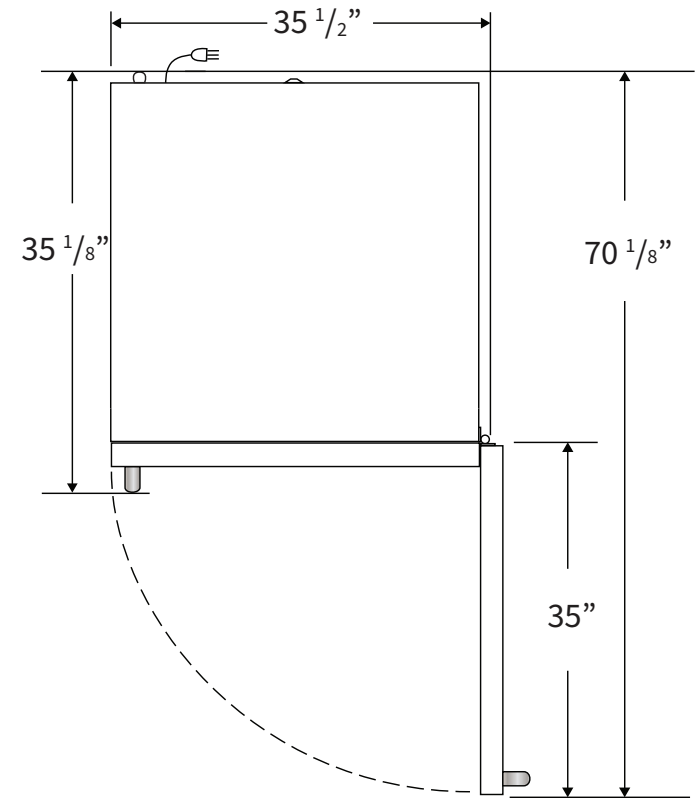

Exterior
BSI-MFS-30R

Front View

Side View

Top View

Cu. Ft	Defrost	Door	Int Door	Shelves	W"	D"	H"	Refrigerant	H.P.	Amps	Weight
30	Manual	1 Solid	0	4 Fixed	35 1/2	35 1/8	72 7/8	R404a	1/3	6	305 lbs.