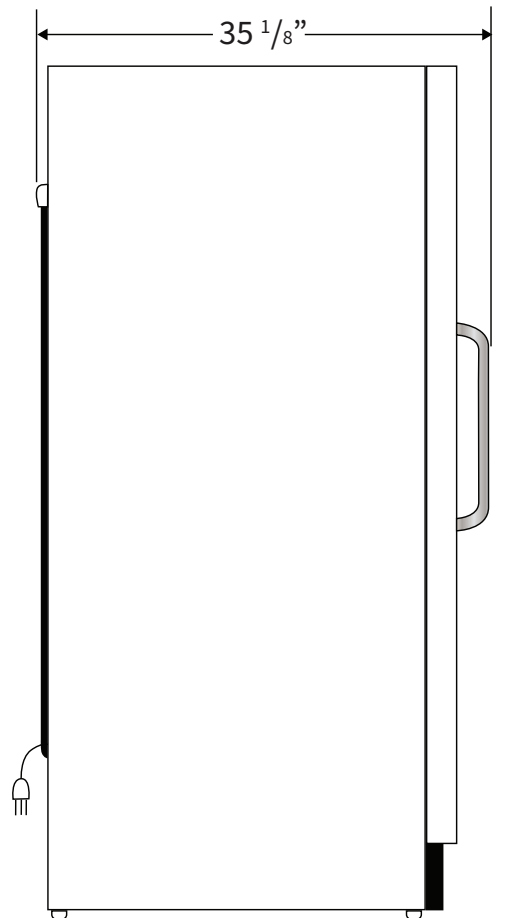

Exterior
BSI-MFS-30R

Front View

Side View

Top View

Cu. Ft	Defrost	Door	Int Door	Shelves	W"	D"	H"	Refrigerant	H.P.	Amps	Weight
30	Manual	1 Solid	0	4 Fixed	35 1/2	35 1/8	72 7/8	R404a	1/3	6	305 lbs.