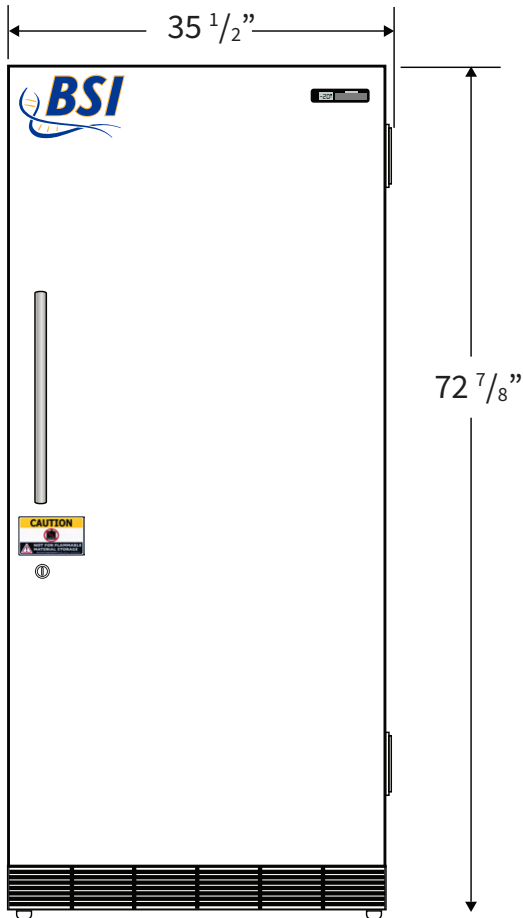

Exterior
BSI-MFS-30R

Front View

Side View

Top View

Cu. Ft	Defrost	Door	Int Door	Shelves	W"	D"	H"	Refrigerant	H.P.	Amps	Weight
30	Manual	1 Solid	0	4 Fixed	35 1/2	35 1/8	72 7/8	R404a	1/3	6	305 lbs.