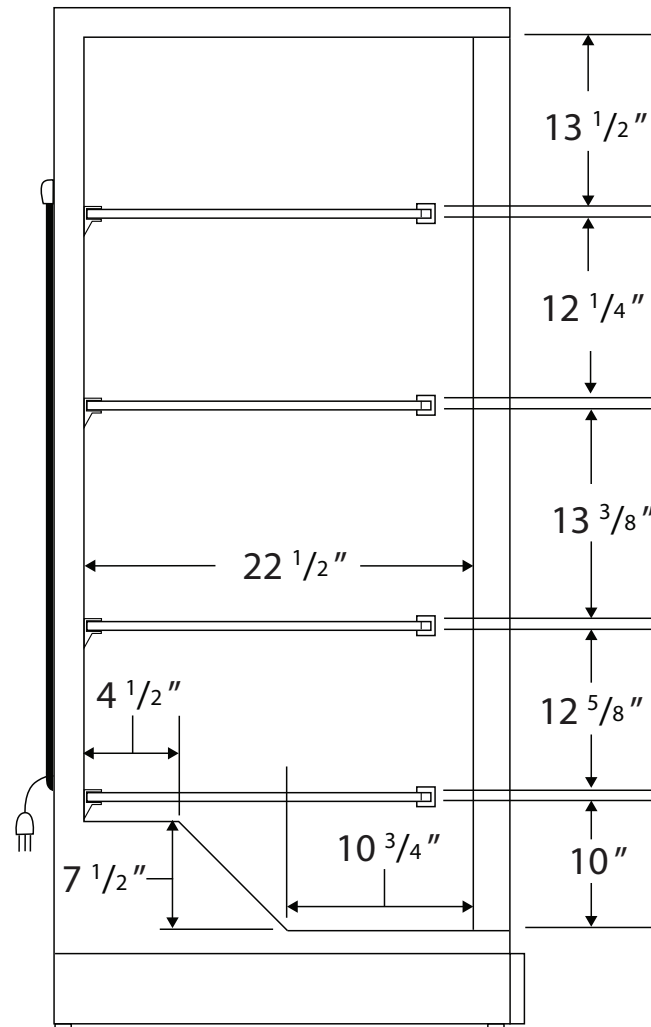

# Interior BSI-MFS-30R

## Front View

## Side View

115VAC/60Hz/1PH  
NEMA-5-15P

Cu. Ft	Defrost	Door	Int Door	Shelves	W"	D"	H"	Refrigerant	H.P.	Amps	Weight
30	Manual	1 Solid	0	4 Fixed	32	22 1/2	65	R404a	1/3	6	305 lbs.