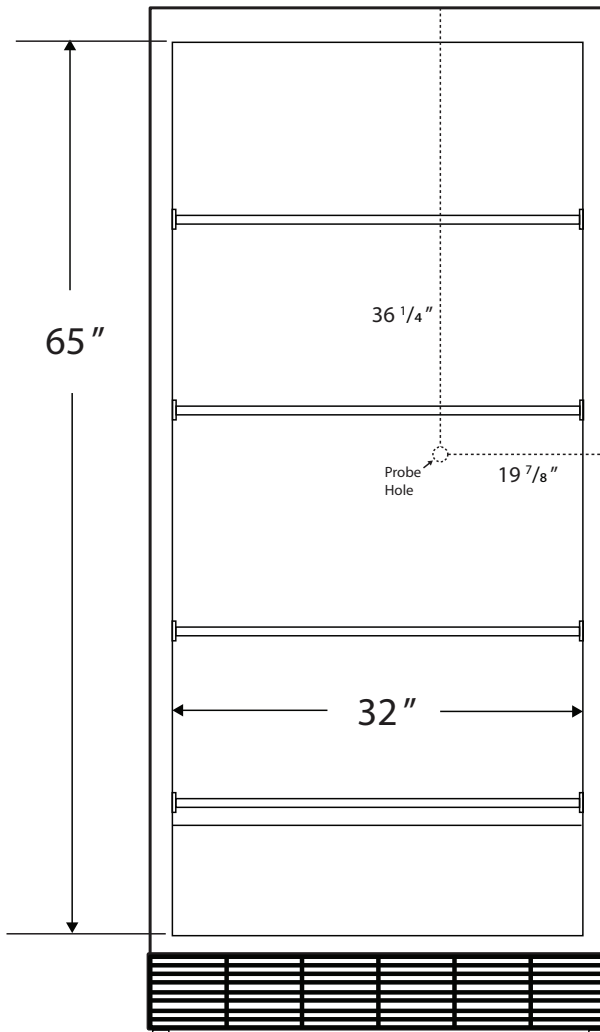

# Interior BSI-MFS-30R

## Front View

## Side View

115VAC/60Hz/1PH  
NEMA-5-15P

Cu. Ft	Defrost	Door	Int Door	Shelves	W"	D"	H"	Refrigerant	H.P.	Amps	Weight
30	Manual	1 Solid	0	4 Fixed	32	22 1/2	65	R404a	1/3	6	305 lbs.