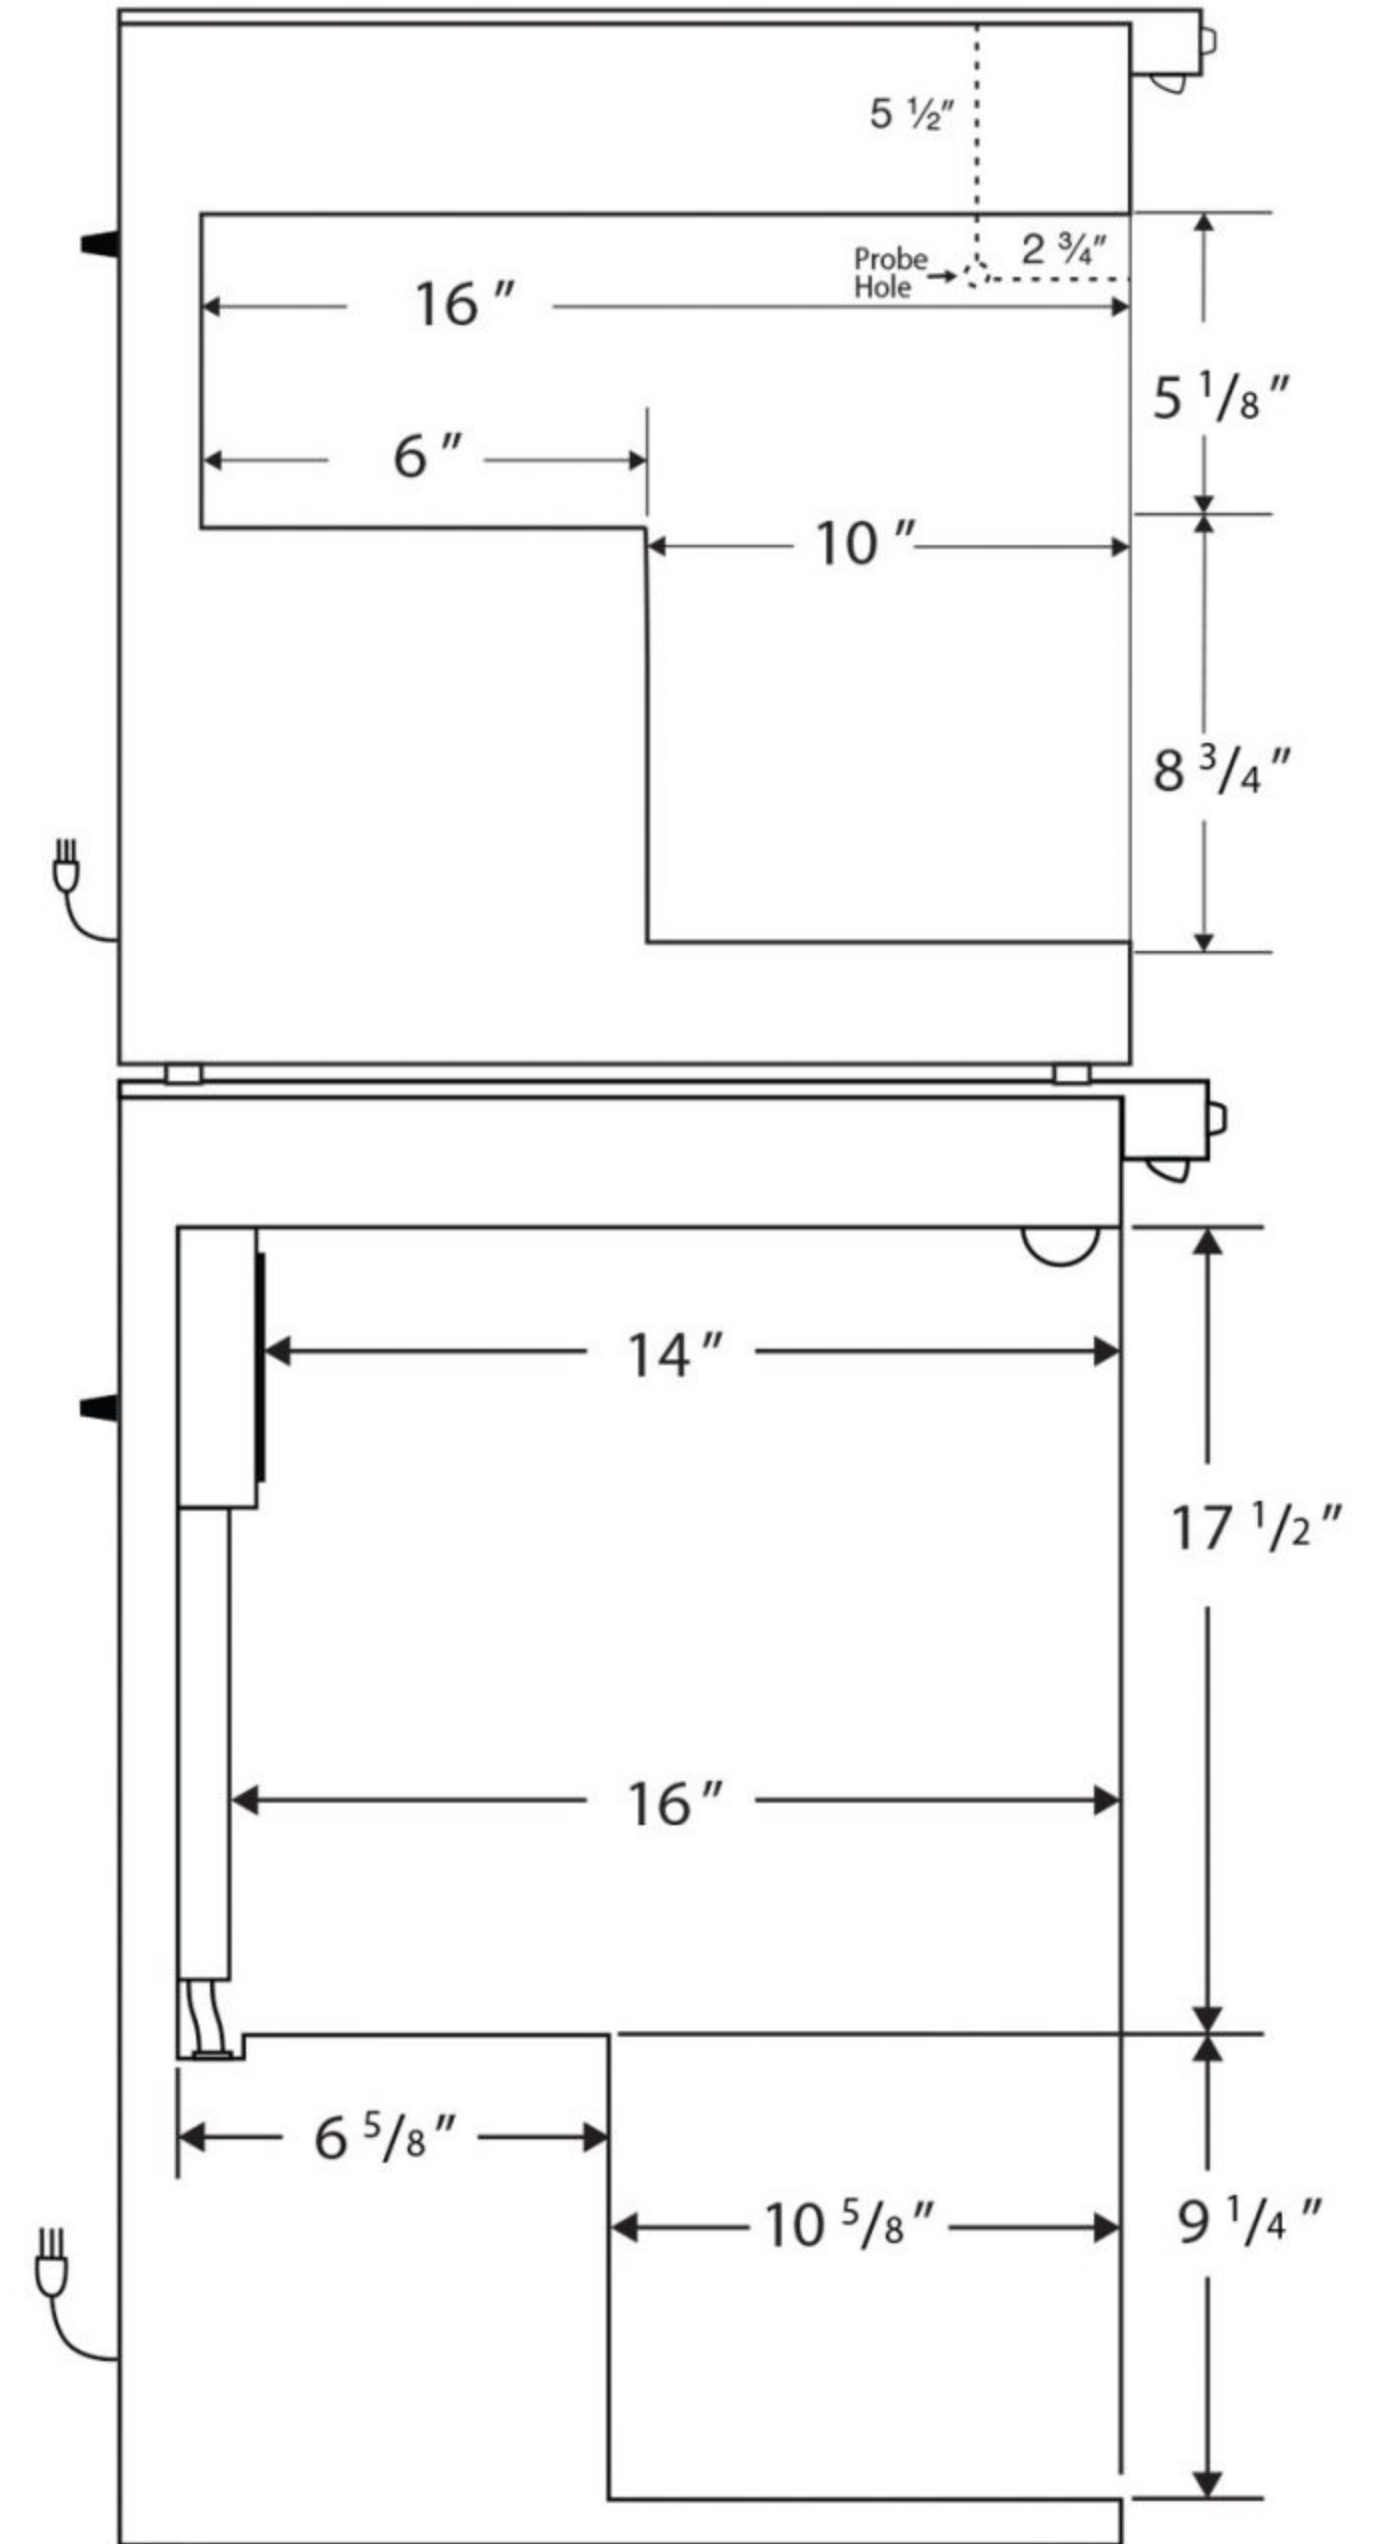

# Interior PH-BSI-HC-RFC7

Front View

Side View

Compartment	Cu. Ft	Defrost	Door	Int Door	Shelves	Interior Dim.			Refrigerant	H.P.	Amps	Weight
						W"	D"	H"				
Freezer	1.7	Manual	1 Solid	0	2 Adj.	17 3/4	16	13 7/8	R600a	1/8	1	135 lbs.
Refrigerator	5.2	Cycle	1 Glass	0	3 Adj.	19 7/8	16	26 3/4				

Note: Interior dimensions are estimates and subject to change without notice