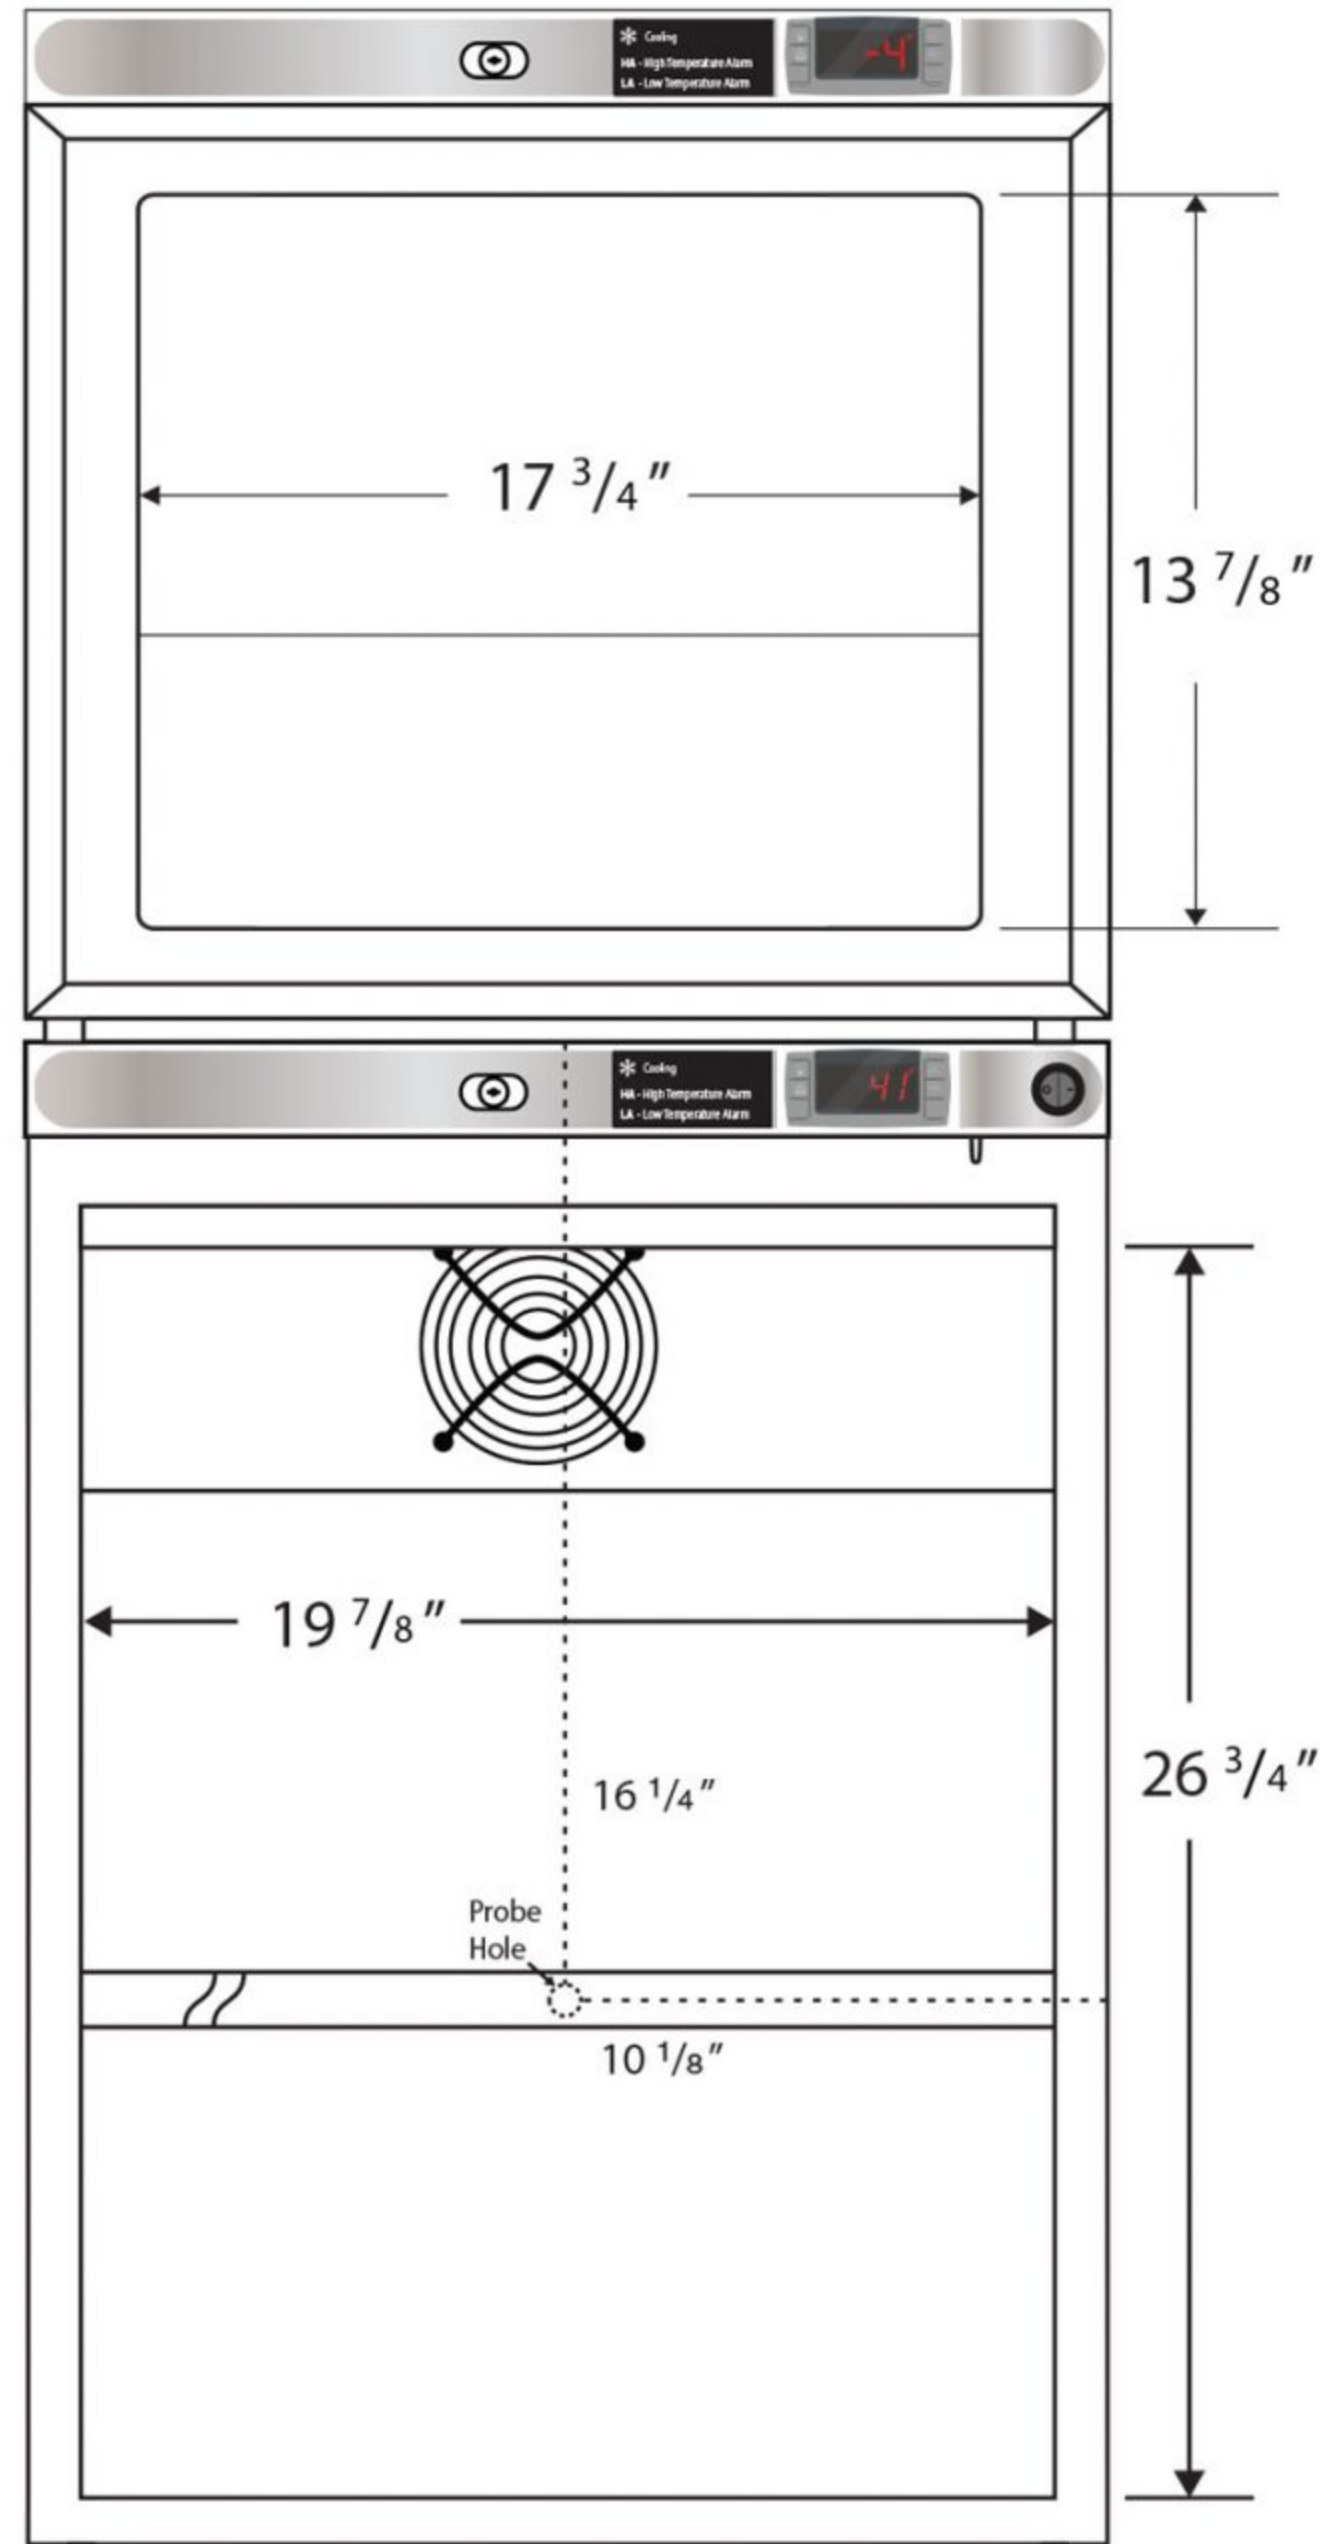

# Interior PH-BSI-HC-RFC7

Front View

Side View

Compartment	Cu. Ft	Defrost	Door	Int Door	Shelves	Interior Dim.			Refrigerant	H.P.	Amps	Weight
						W"	D"	H"				
Freezer	1.7	Manual	1 Solid	0	2 Adj.	17 3/4	16	13 7/8	R600a	1/8	1	135 lbs.
Refrigerator	5.2	Cycle	1 Glass	0	3 Adj.	19 7/8	16	26 3/4				

Note: Interior dimensions are estimates and subject to change without notice