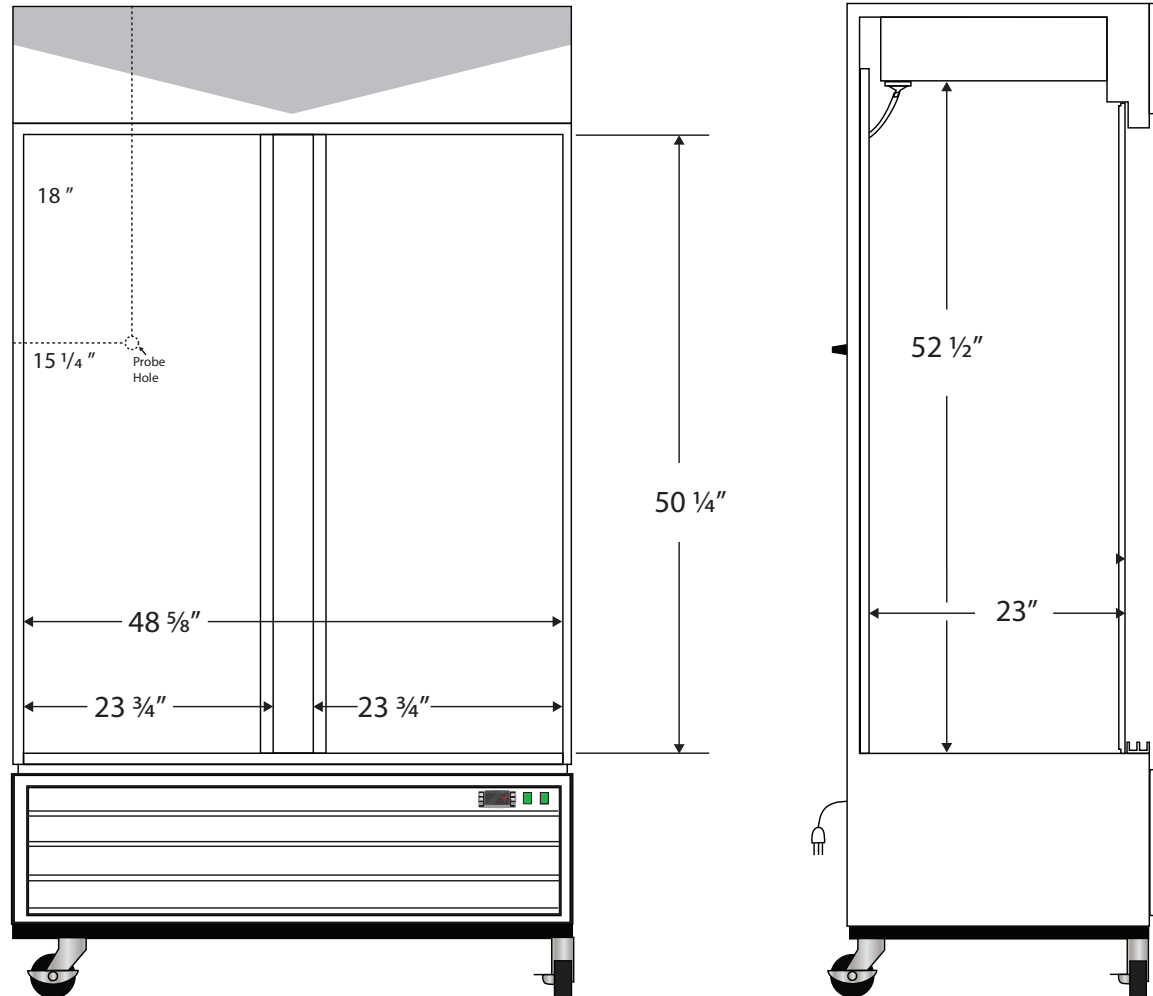

CUTSHEET

Interior
BSI-HC-LS-47

Front View

Side View

Cu. Ft	Defrost	Door	Int Door	Shelves	Interior Dim.			Refrigerant	H.P.	Amps	Weight
					W"	D"	H"				
47	Cycle	2 Glass (Sliding)	0	8 Adj	48 5/8	23	52 1/2	R290	1/4	4.5	458 lbs.

Note: Interior dimensions are estimates and subject to change without notice