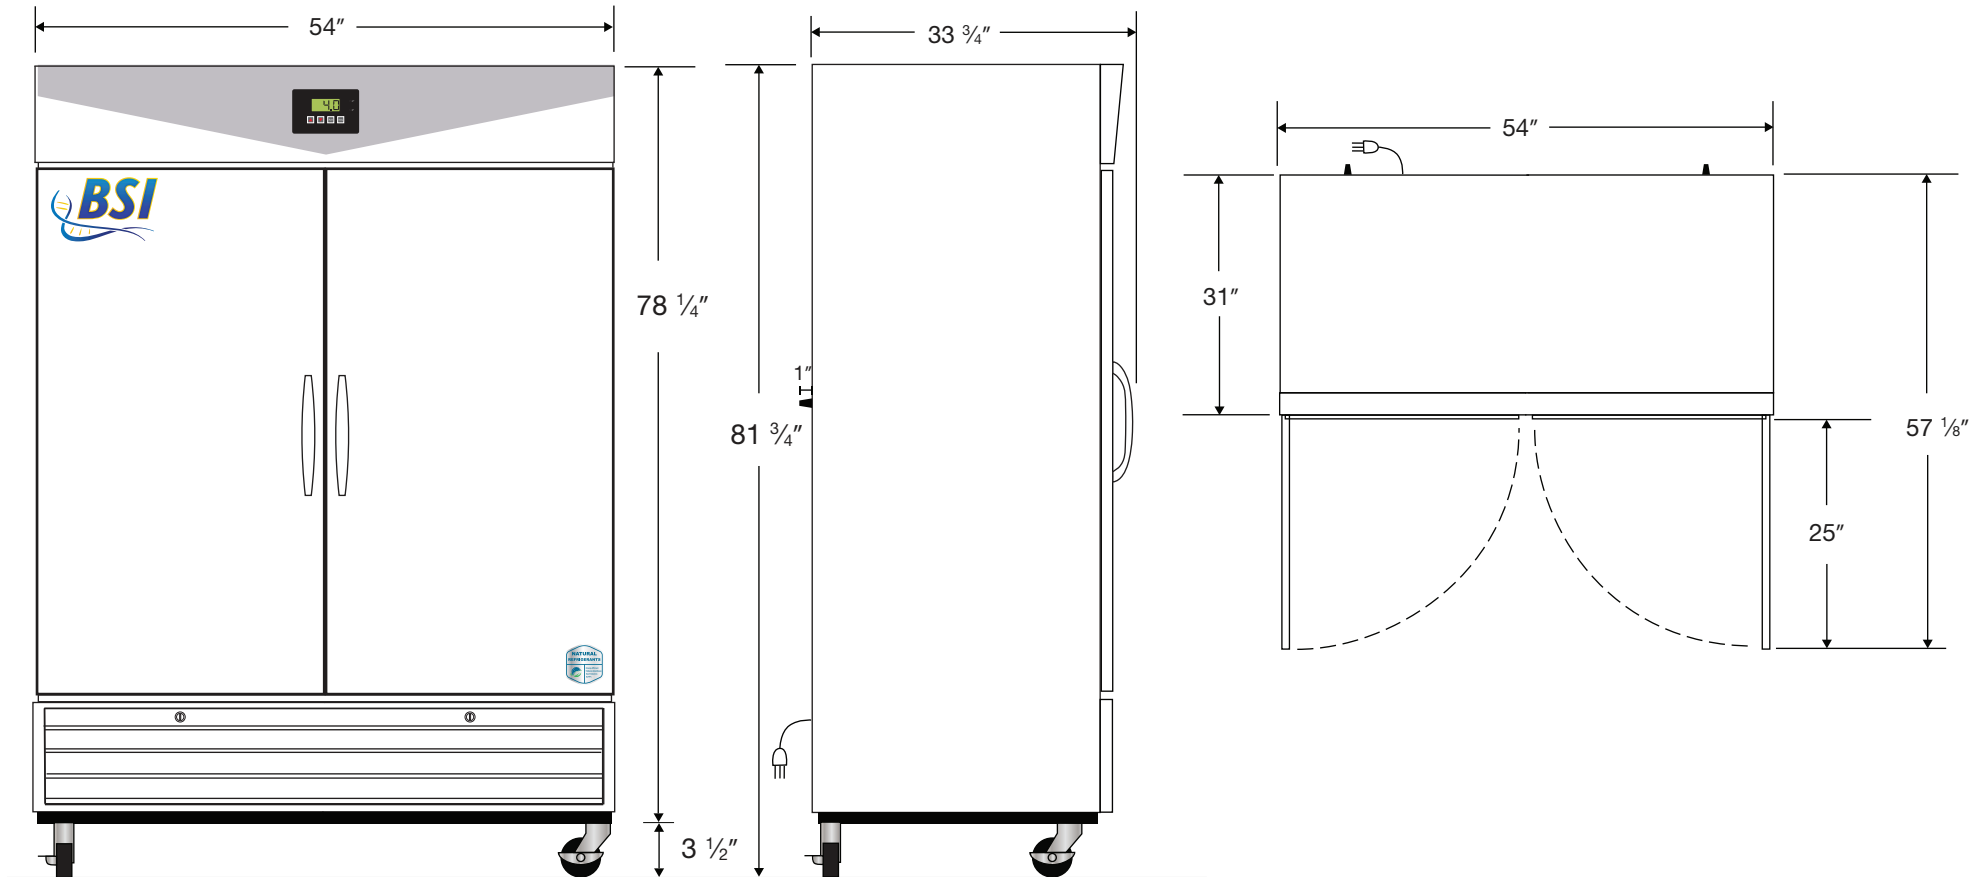

Exterior
BSI-HC-49S

CUTSHEET

Front View

Side View

Top View

115VAC/60Hz/1PH
NEMA-5-15P

Cu. Ft	Defrost	Door	Int Door	Shelves	W"	D"	H"	Refrigerant	H.P.	Amps	Weight
49	Cycle	2 Solid	0	8 Adj.	54	34 3/4	81 3/4	R290	1/4	4.5	396 lbs.