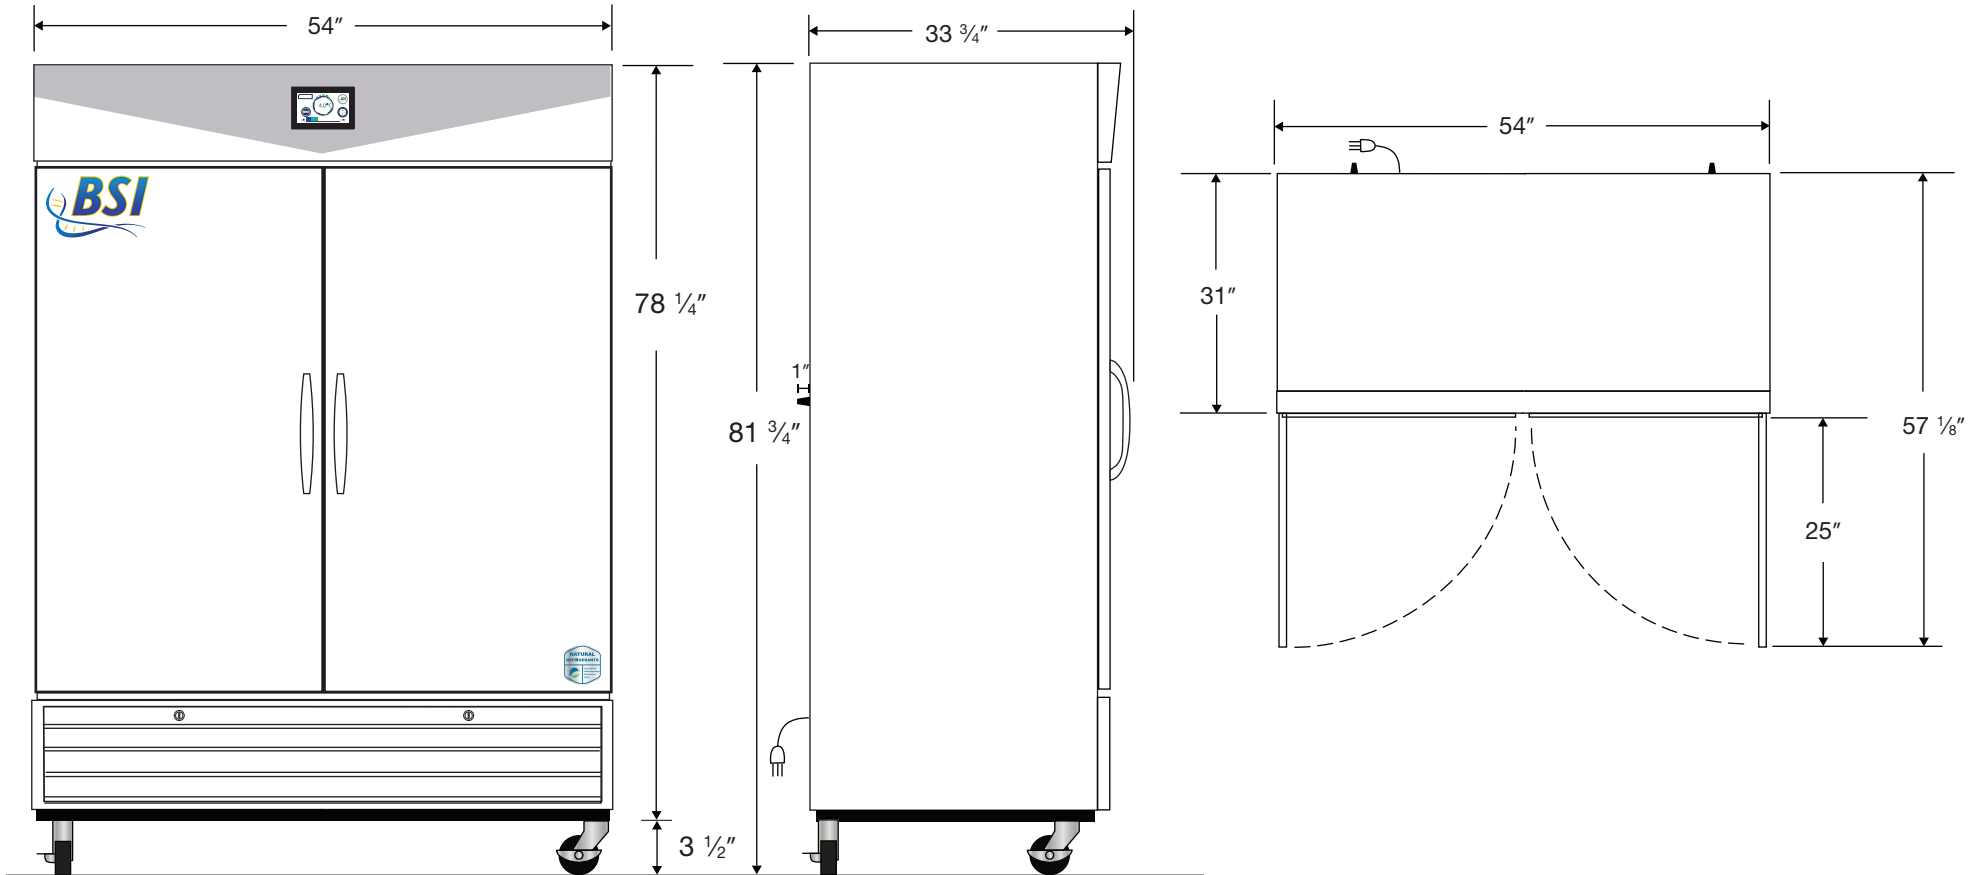

CUTSHEET

Exterior  
BSI-HC-49S-TS

Front View

Side View

Top View

 115VAC/60Hz/1PH  
NEMA-5-15P

Cu. Ft	Defrost	Door	Int Door	Shelves	W"	D"	H"	Refrigerant	H.P.	Amps	Weight
49	Cycle	2 Solid	0	8 Adj.	54	34 3/4	81 3/4	R290	1/4	4.5	396 lbs.