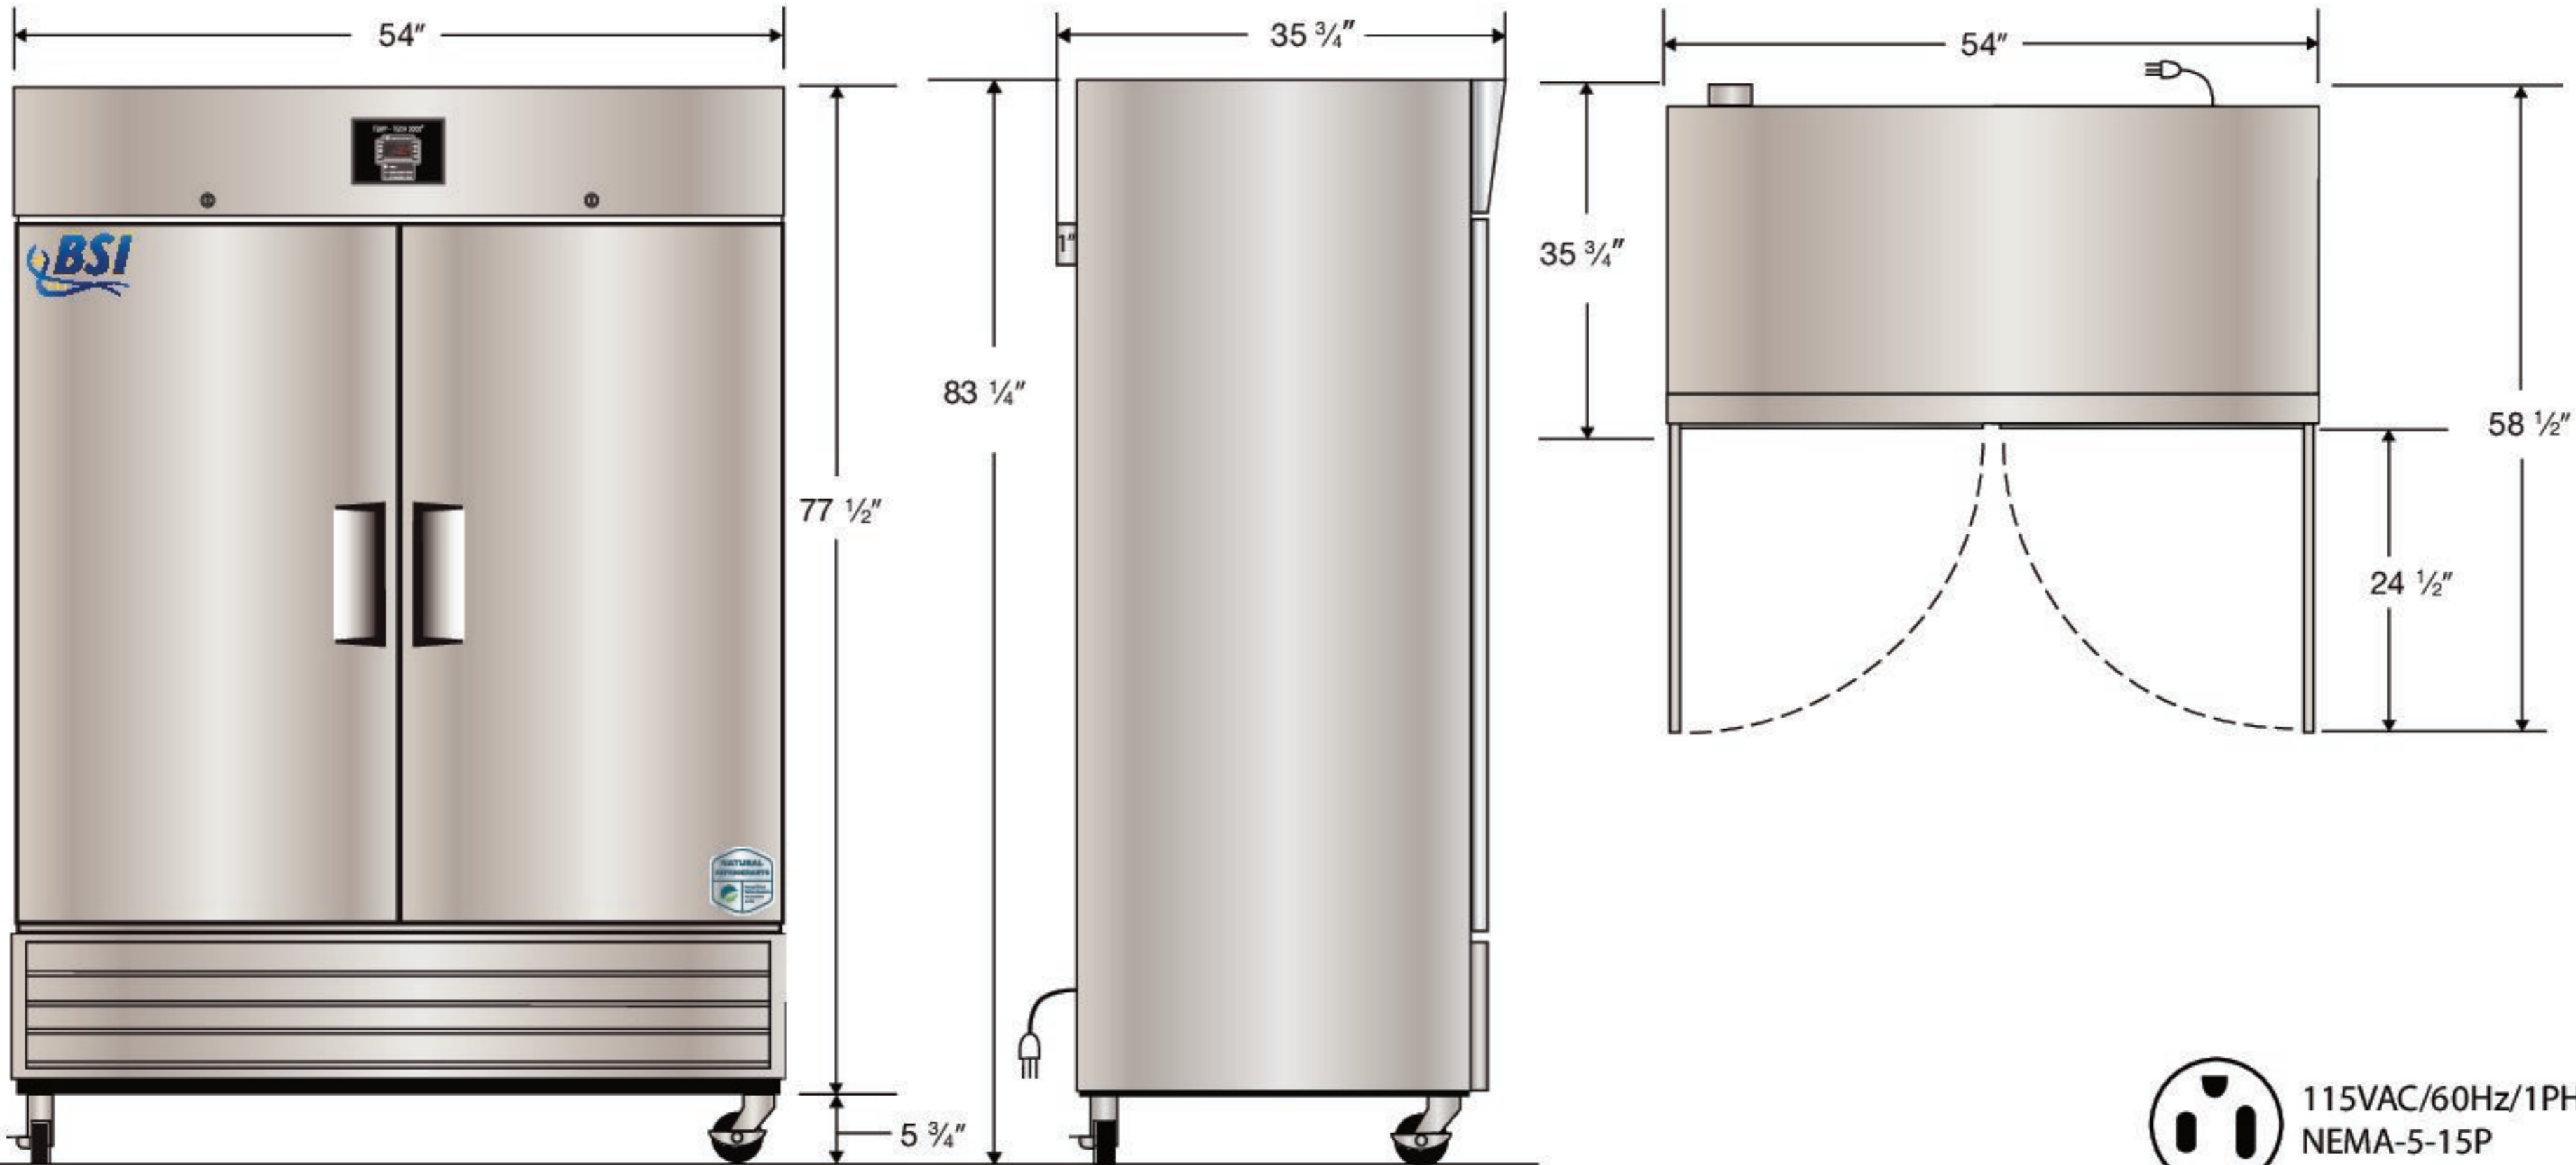

Exterior  
BSI-HC-SSP-49FA

Front View

Side View

Top View

Cu. Ft	Defrost	Door	Int Door	Shelves	W"	D"	H"	Refrigerant	H.P.	Amps	Weight
49	Auto	2 Solid	0	6 Adj.	54	35 3/4	83 1/4	R290	3/4	9	450 lbs.