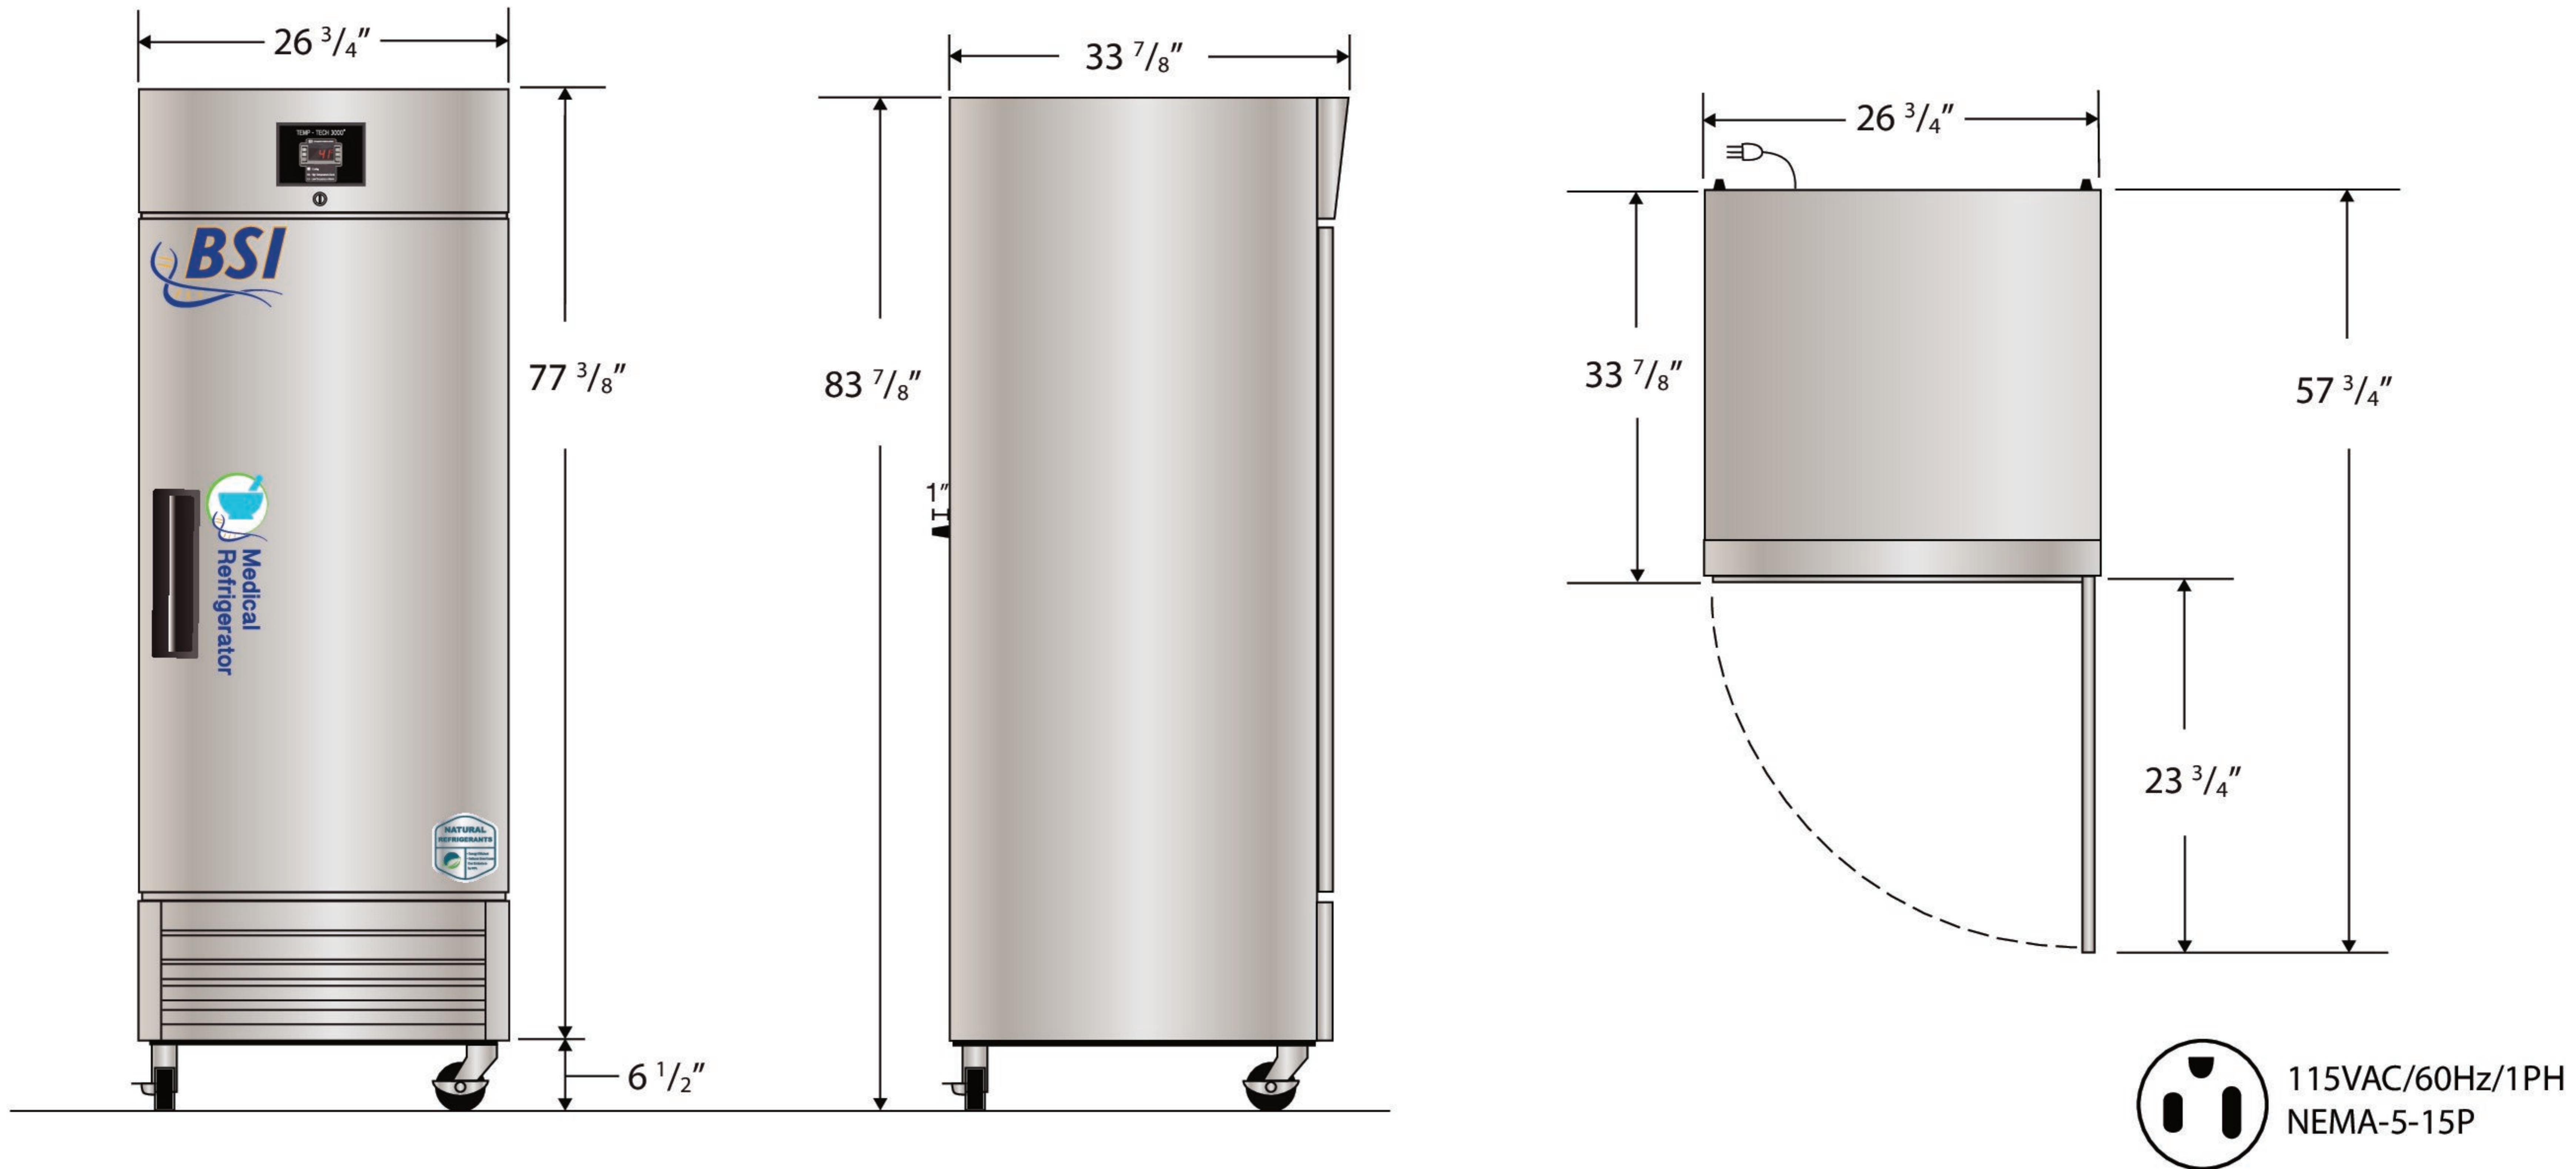

Exterior PH-BSI-HC-SSP-23

CUTSHEET

Front View

Side View

Top View

Cu. Ft	Defrost	Door	Int Door	Shelves	W"	D"	H"	Refrigerant	H.P.	Amps	Weight
23	Cycle	1 Solid	0	3 Adj.	26 3/4	34 7/8	83 7/8	R290	1/5	3	255 lbs.