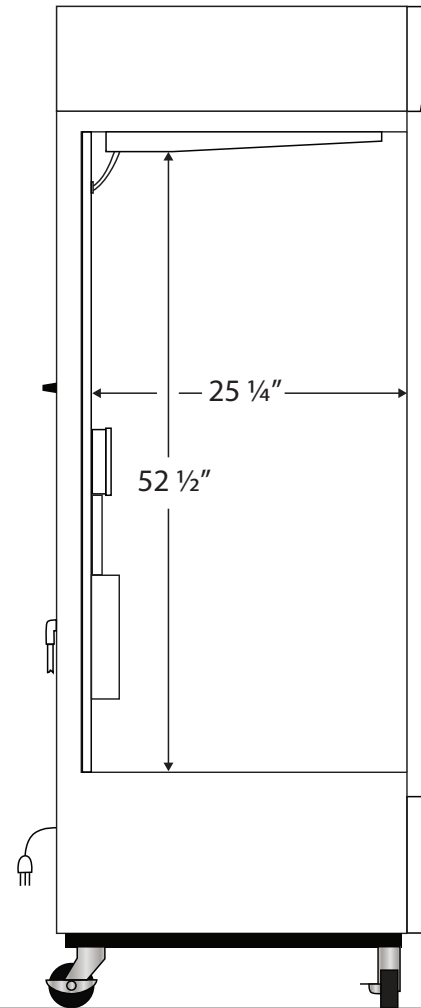

# Interior BSI-HC-CS-23

## CUTSHEET

Front View

Side View

Cu. Ft	Defrost	Door	Int Door	Shelves	Interior Dim.			Refrigerant	H.P.	Amps	Weight
					W"	D"	H"				
23	Cycle	1 Glass	0	4 Adj	22	25 1/4	52 1/2	R290	1/5	3	296 lbs.

Note: Interior dimensions are estimates and subject to change without notice