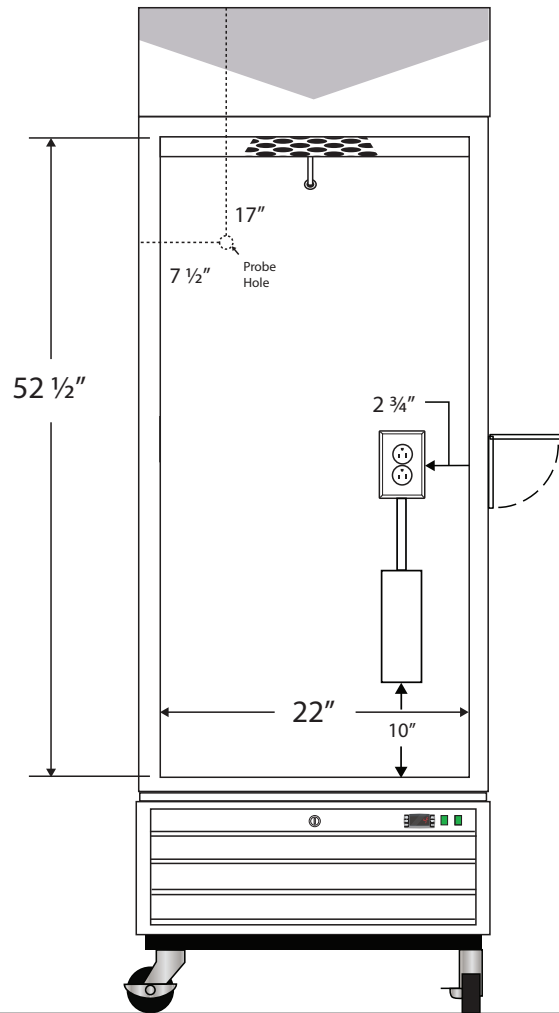

# Interior BSI-HC-CS-23

## CUTSHEET

Front View

Side View

Cu. Ft	Defrost	Door	Int Door	Shelves	Interior Dim.			Refrigerant	H.P.	Amps	Weight
					W"	D"	H"				
23	Cycle	1 Glass	0	4 Adj	22	25 1/4	52 1/2	R290	1/5	3	296 lbs.

Note: Interior dimensions are estimates and subject to change without notice