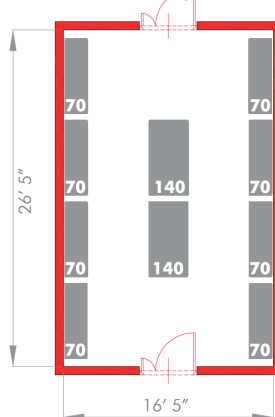

# CONFIGURE THE RACK AND CAGES TO YOUR NEEDS

UP TO TWELVE rows on a standard footprint. You balance density and ergonomics.

Comes in two versions: **Standard and Prime**

**20% MORE DENSITY** per animal holding room

## NEW BUILDING OR REMODELING

**Standard Caging System**  
10-level rack, 960 cages  
437 sq.ft.

**Emerald Caging System**  
12-level rack, 960 cages  
350 sq.ft.

## REPLACING OLD CAGING SYSTEMS

**Standard Caging System**  
10-level rack, 437 sq.ft.  
840 cages

**Emerald Caging System**  
12-level rack, 437 sq.ft.  
1,152 cages