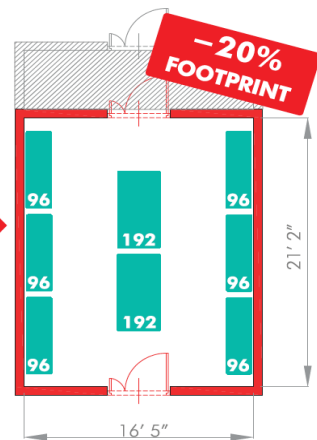

# CONFIGURE THE RACK AND CAGES TO YOUR NEEDS

UP TO TWELVE rows on a standard footprint. You balance density and ergonomics.

Comes in two versions: **Standard and Prime**

**20% MORE DENSITY** per animal holding room

**20% LESS FOOTPRINT** per animal holding room

**20% SAVINGS IN BUILDING COSTS** per animal holding room considering a building cost of US \$700/sq.ft.

## NEW BUILDING OR REMODELING

**Standard Caging System**  
10-level rack, 960 cages  
437 sq.ft.

**Emerald Caging System**  
12-level rack, 960 cages  
350 sq.ft.

## REPLACING OLD CAGING SYSTEMS

**Standard Caging System**  
10-level rack, 437 sq.ft.  
840 cages

**Emerald Caging System**  
12-level rack, 437 sq.ft.  
1,152 cages