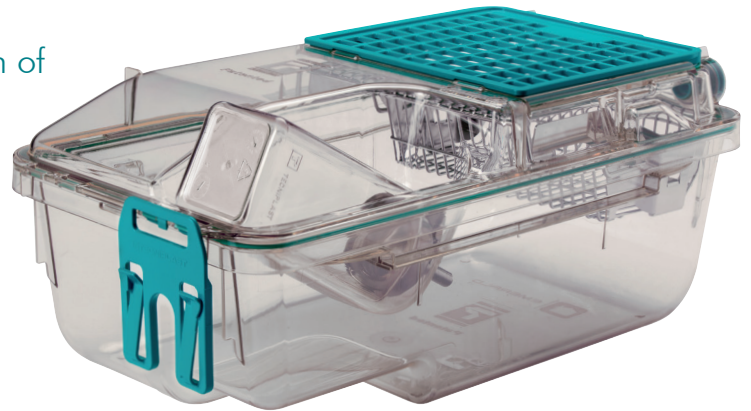

PERFECT SEALING

The Emerald cage features Tecniplast's patented sealing system for optimal protection of the animals and operators.

Gravity and suction work together for the embedded gasket to seal and secure the cage completely without the use of latches.

Simply place the top on the cage to achieve perfect sealing.

VISION+

Daily health checks made easy!

The cage's high transparency and latch-free design allow full visibility into the cage. This feature is present in both Emerald Standard and Emerald Prime type cages.

SMARTOP

EMERALD SmarTop (Emerald Prime only) is a self-hold mechanical feature that allows the lid to remain vertically positioned on the cage base during cage changing or procedures.

Benefits:

- **Streamline cage changing**
- **Better ergonomics for the operators**
- **Limited contact with work surface favors aseptic conditions**