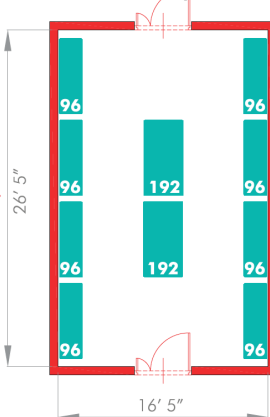

## NEW BUILDING OR REMODELING

**Standard Caging System**  
10-level rack, 960 cages  
437 sq.ft.

**Emerald Caging System**  
12-level rack, 960 cages  
350 sq.ft.

## REPLACING OLD CAGING SYSTEMS

**Standard Caging System**  
10-level rack, 437 sq.ft.  
840 cages

**Emerald Caging System**  
12-level rack, 437 sq.ft.  
1,152 cages