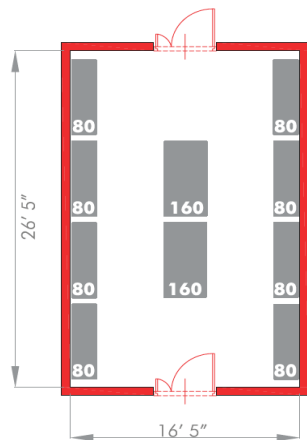

# CONFIGURE THE RACK AND CAGES TO YOUR NEEDS

UP TO TWELVE rows on a standard footprint. You balance density and ergonomics.

Comes in two versions: **Standard and Prime**

**20% MORE DENSITY** per animal holding room

## NEW BUILDING OR REMODELING

**Standard Caging System**  
10-level rack, 960 cages  
437 sq.ft.

**Emerald Caging System**  
12-level rack, 960 cages  
350 sq.ft.

## REPLACING OLD CAGING SYSTEMS

**Standard Caging System**  
10-level rack, 437 sq.ft.  
840 cages

**Emerald Caging System**  
12-level rack, 437 sq.ft.  
1,152 cages