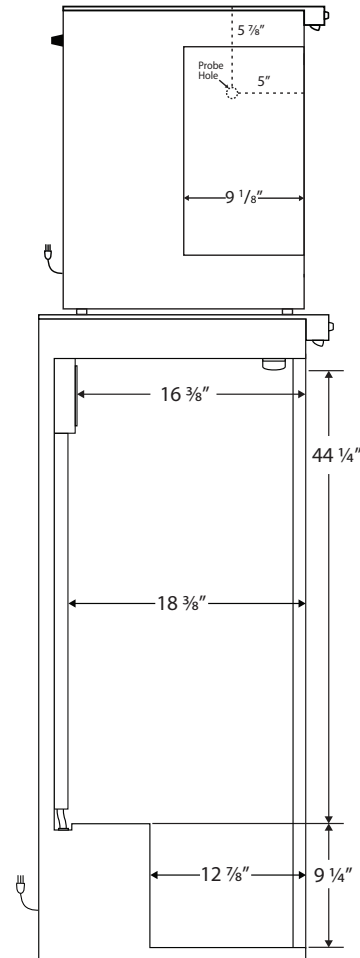

# Interior BSI-HC-RFC12A

Front View

Side View

Compartment	Cu. Ft	Defrost	Door	Int Door	Shelves	Interior Dim.			Refrigerant	H.P.	Amps	Weight
						W"	D"	H"				
Freezer	1.3	Auto	1 Solid	0	2 Adj.	18	9 1/8	13 7/8	R600a	1/8	1	219 lbs.
Refrigerator	10.5	Cycle	1 Solid	0	6 Adj.	19 7/8	18 3/8	53 1/2		1/3	2.3	

Note: Interior dimensions are estimates and subject to change without notice