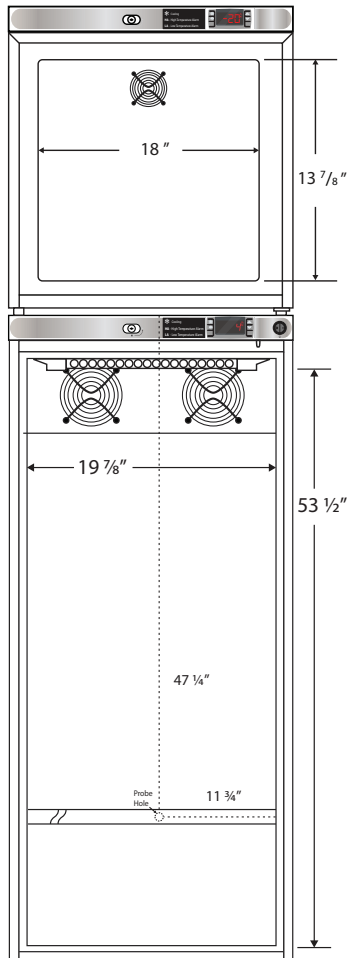

# Interior BSI-HC-RFC12A

Front View

Side View

Compartment	Cu. Ft	Defrost	Door	Int Door	Shelves	Interior Dim.			Refrigerant	H.P.	Amps	Weight
						W"	D"	H"				
Freezer	1.3	Auto	1 Solid	0	2 Adj.	18	9 1/8	13 7/8	R600a	1/8	1	219 lbs.
Refrigerator	10.5	Cycle	1 Solid	0	6 Adj.	19 7/8	18 3/8	53 1/2		1/3	2.3	

Note: Interior dimensions are estimates and subject to change without notice