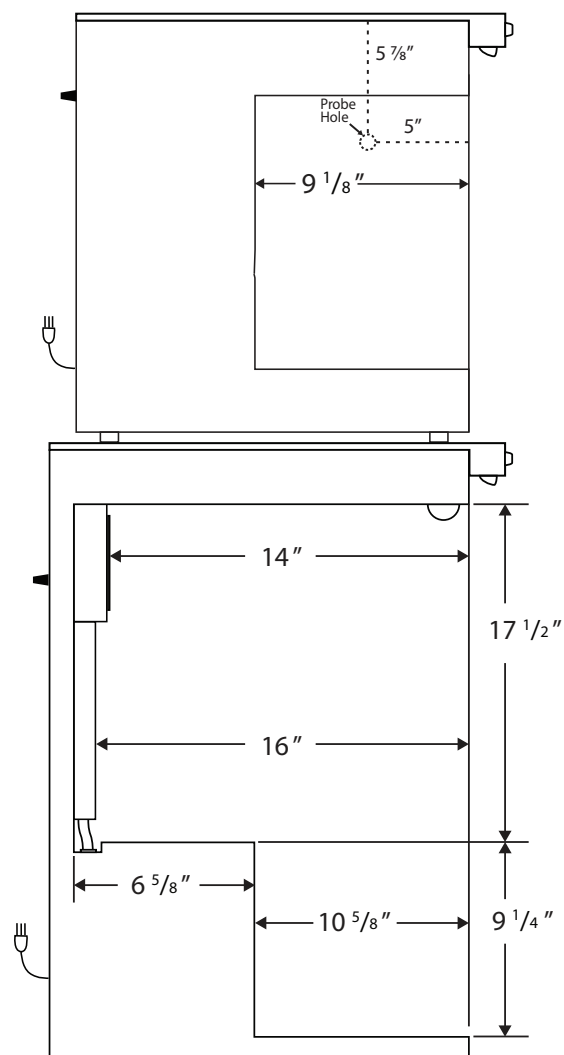

CUTSHEET

Interior BSI-HC-RFC7A

Front View

Side View

115VAC/60Hz/1PH
NEMA-5-15P

Compartment	Cu. Ft	Defrost	Door	Int Door	Shelves	Interior Dim.			Refrigerant	H.P.	Amps	Weight
						W"	D"	H"				
Freezer	1.3	Auto	1 Solid	0	2 Adj	18	9 1/8	13 7/8	R600a	1/8	1	135 lbs.
Refrigerator	5.2	Cycle	1 Glass	0	3 Adj	19 7/8	16	26 3/4		1/6	1.3	

Note: Interior dimensions are estimates and subject to change without notice