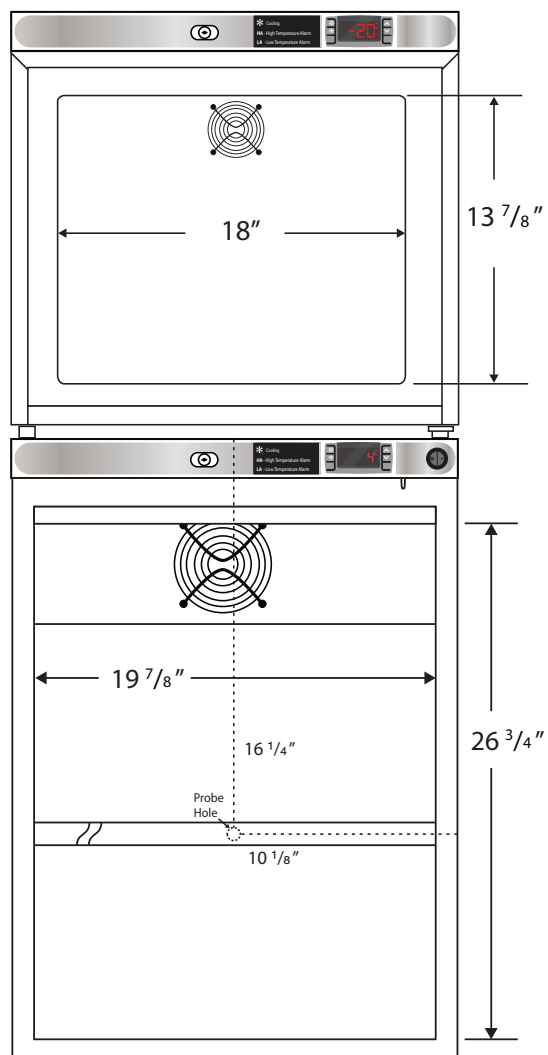

CUTSHEET

Interior BSI-HC-RFC7A

Front View

Side View

115VAC/60Hz/1PH
NEMA-5-15P

Compartment	Cu. Ft	Defrost	Door	Int Door	Shelves	Interior Dim.			Refrigerant	H.P.	Amps	Weight
						W"	D"	H"				
Freezer	1.3	Auto	1 Solid	0	2 Adj	18	9 1/8	13 7/8	R600a	1/8	1	135 lbs.
Refrigerator	5.2	Cycle	1 Glass	0	3 Adj	19 7/8	16	26 3/4		1/6	1.3	

Note: Interior dimensions are estimates and subject to change without notice